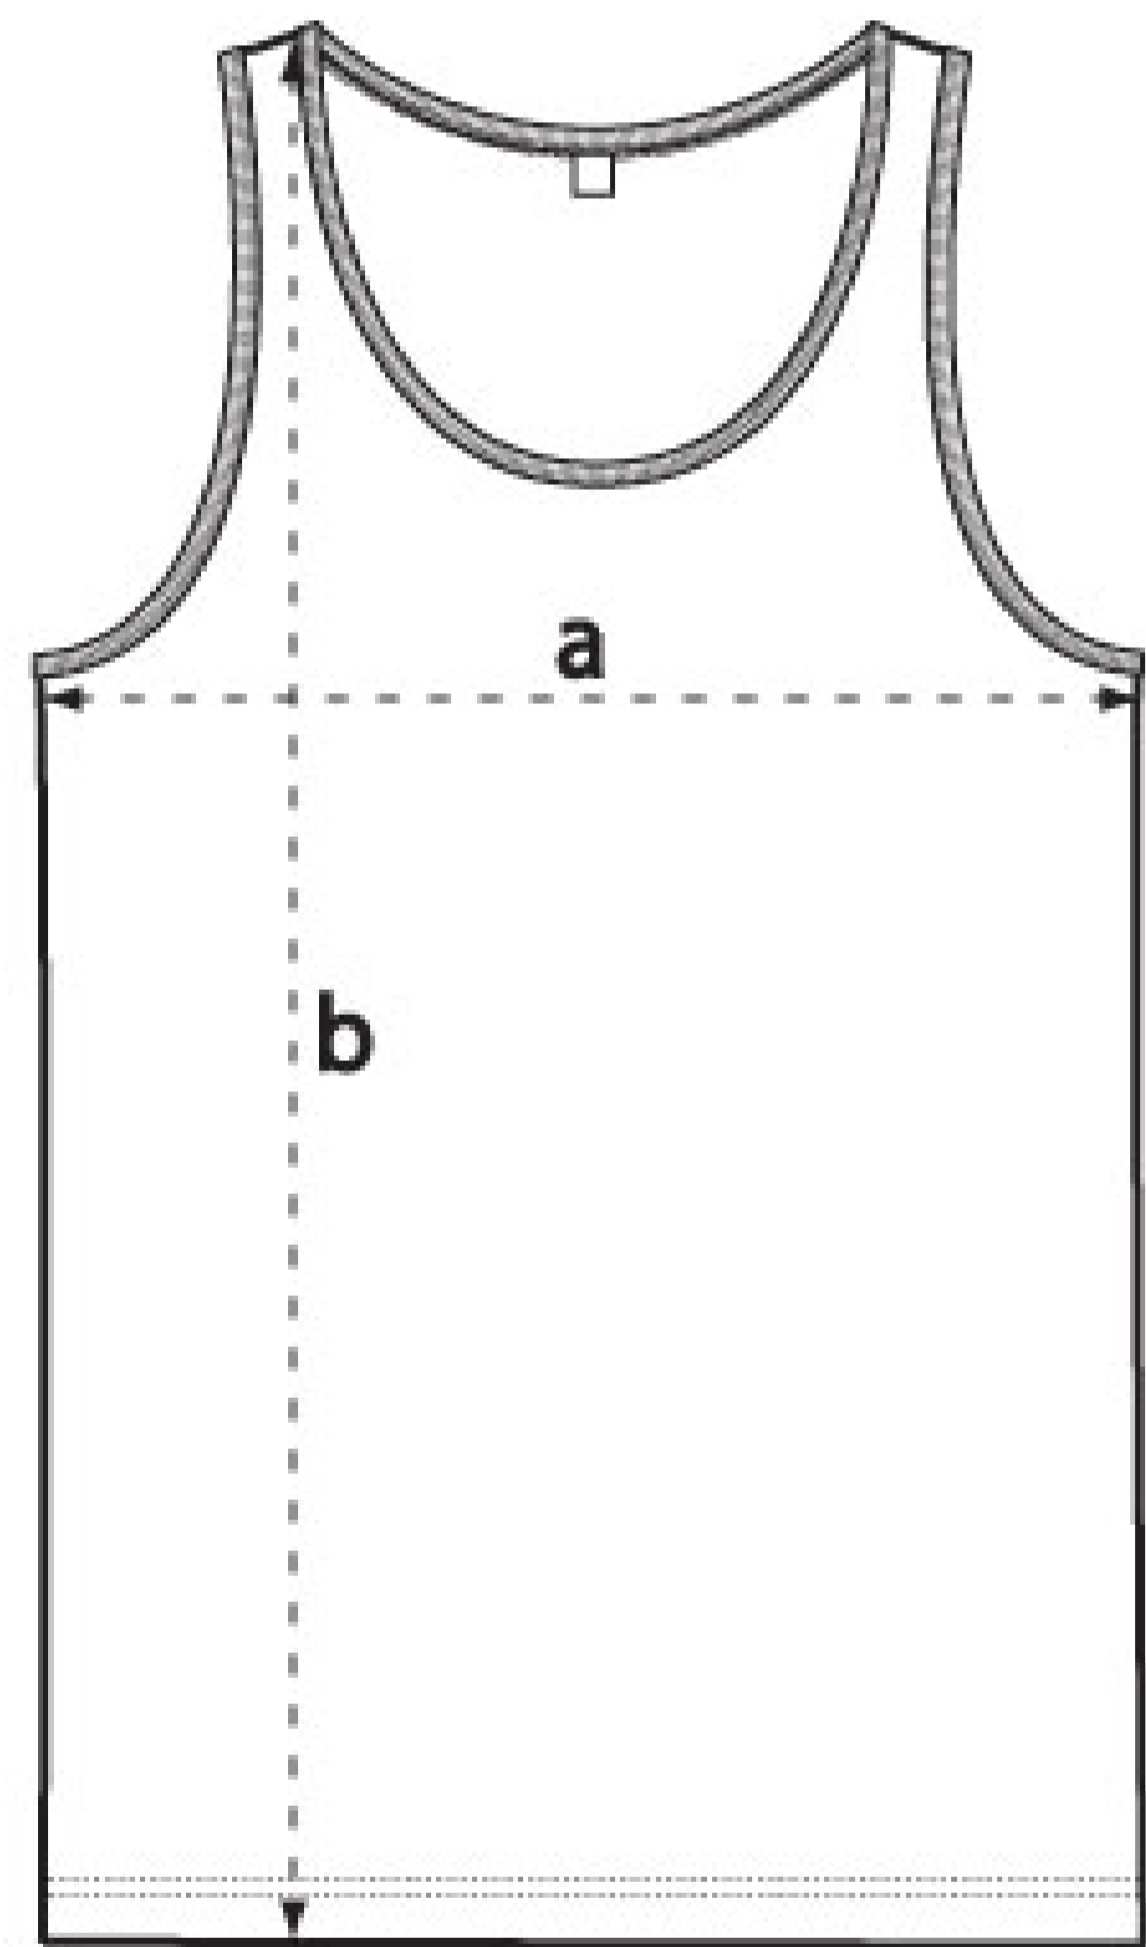

EarthPositive® Apparel

EP08 MEN'S VEST
 100% Combed Organic Cotton
 Fine Jersey 3oz / 130g
 Medium ACTUAL SIZE
 Artwork size :

Distance from neckline :

(distance will vary for different sizes eg
 L and XL lower S higher)

	S	M	L	XL	
a	18 3/4	19 3/4	20 3/4	21 3/4	inch
	47.5	50	52.5	55	cm
b	28	28 3/4	29 1/2	30 1/4	inch
	71	73	75	77	cm

Available in these colours:
 (Also see swatch menu)

WHITE

BLACK