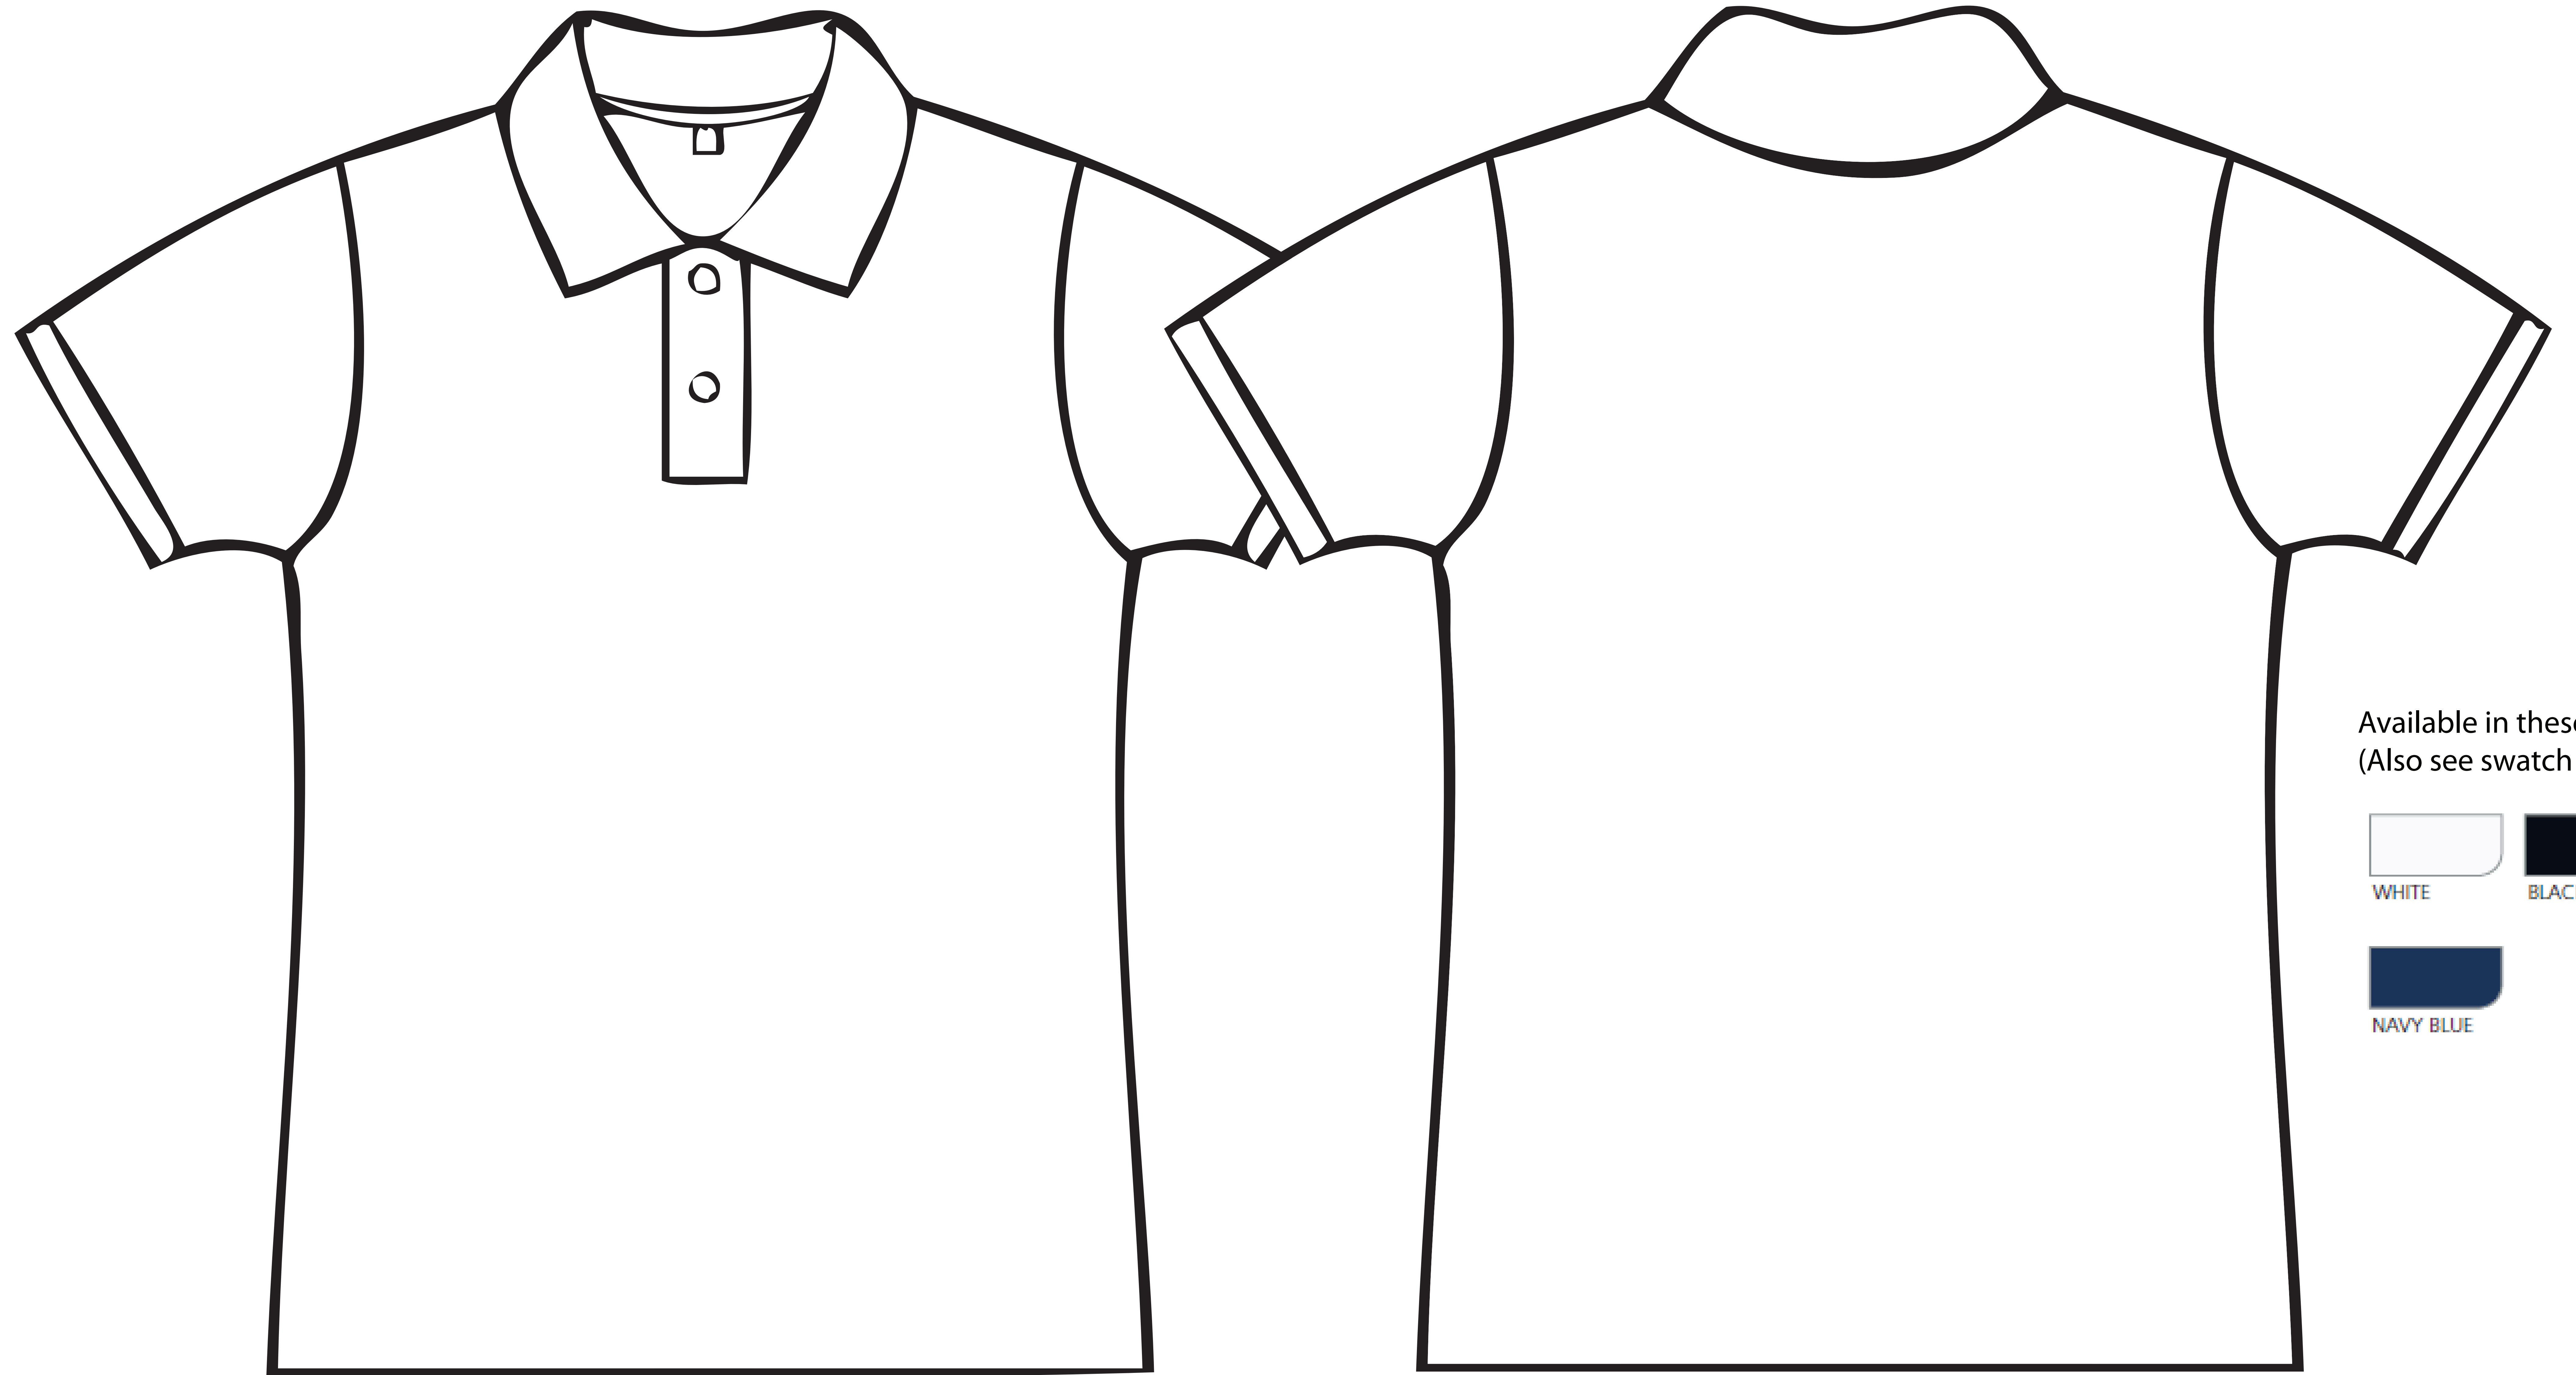

EarthPositive® Apparel

EP20 MEN'S STANDARD POLO SHIRT  
 100% Combed Organic Cotton  
 Piqué 6oz / 230g

Artwork size :

Distance from neckline :

(distance will vary for different sizes eg  
 L and XL lower S higher)

Available in these colours:  
 (Also see swatch menu)

	S	M	L	XL	XXL	
a	20 1/4	21 1/4	22 1/4	23 1/4	24	inch
	51.5	54	56.5	59	61	cm
b	27 1/2	28 1/2	29 1/4	30	30 3/4	inch
	70	72	74	76	78	cm