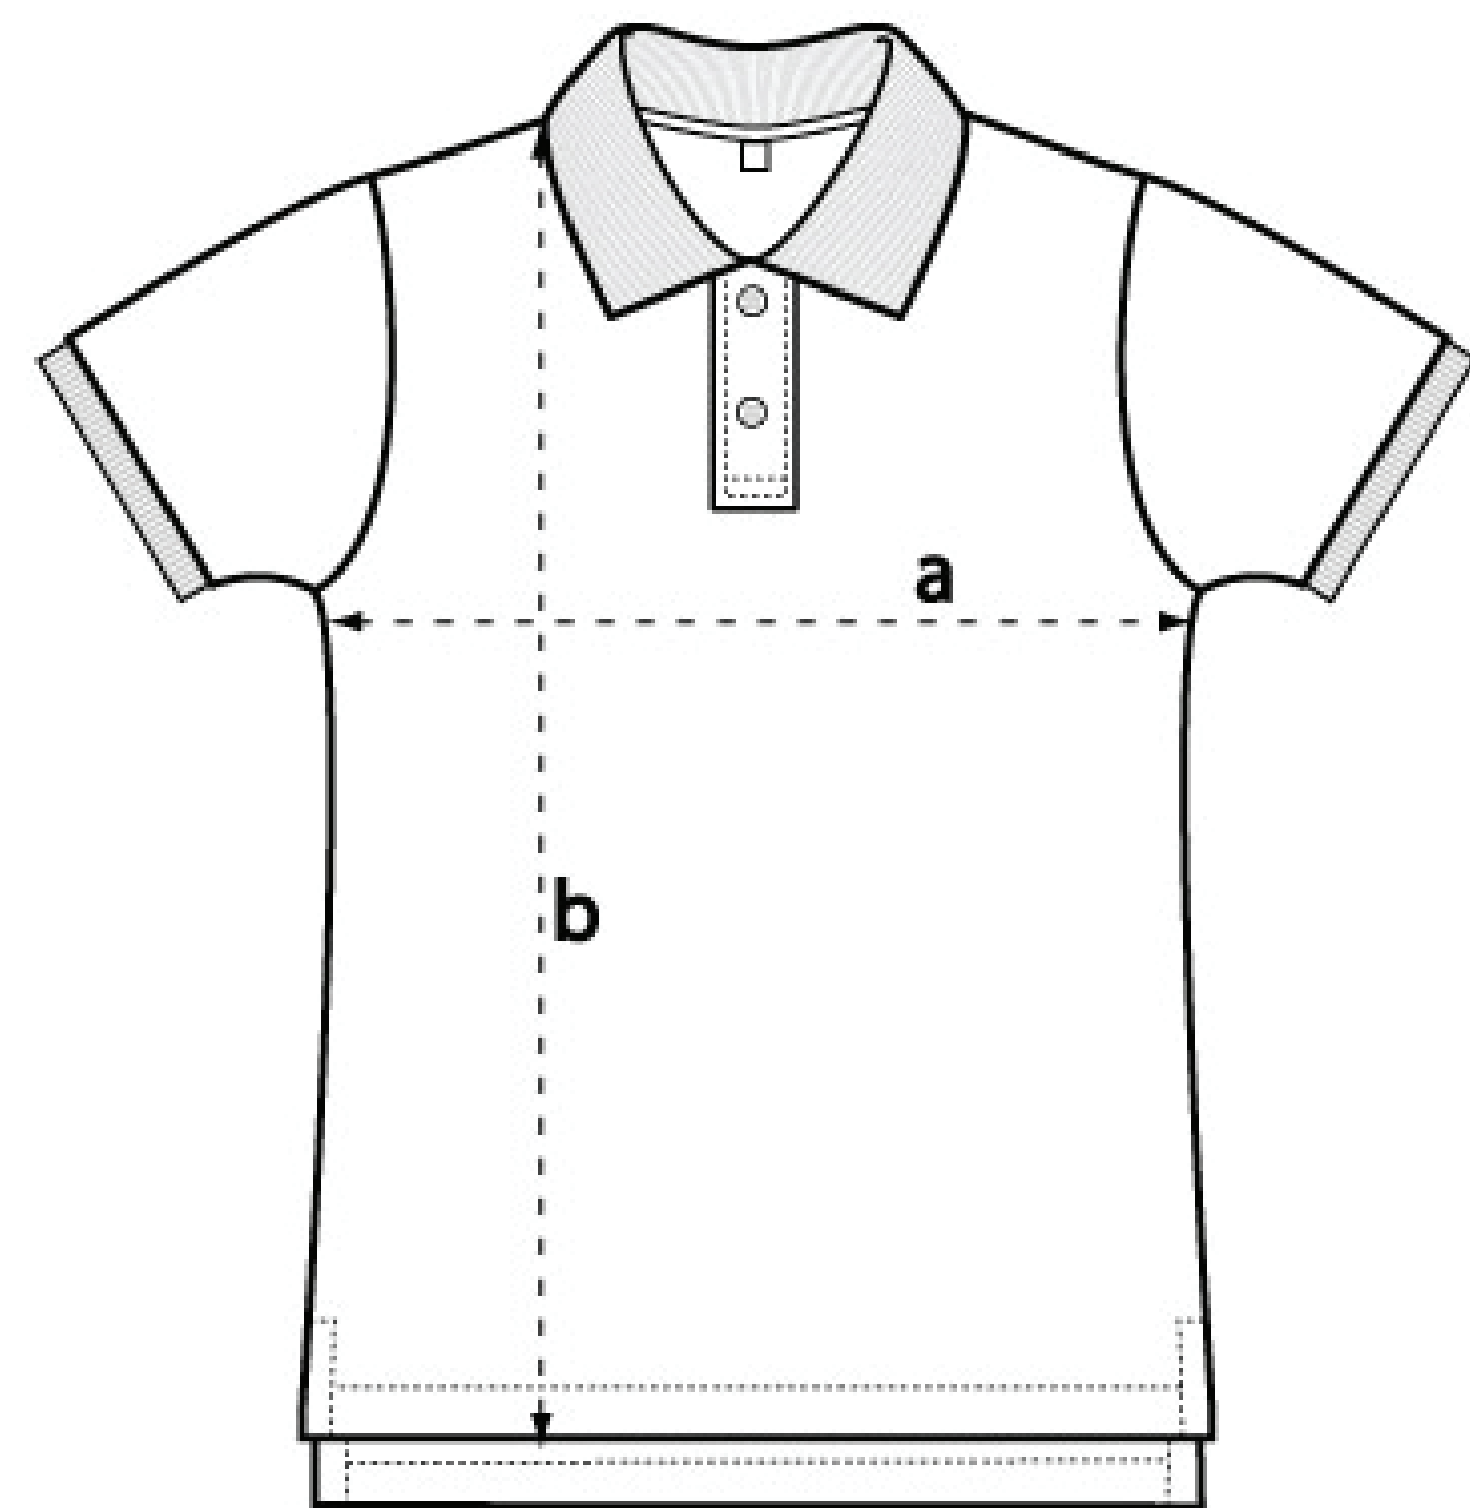

EarthPositive® Apparel

EP20 MEN'S STANDARD POLO SHIRT  
 100% Combed Organic Cotton  
 Piqué 6oz / 230g

Artwork size :

Distance from neckline :

(distance will vary for different sizes eg  
 L and XL lower S higher)

Available in these colours:  
 (Also see swatch menu)

	S	M	L	XL	XXL	
a	20 1/4	21 1/4	22 1/4	23 1/4	24	inch
	51.5	54	56.5	59	61	cm
b	27 1/2	28 1/2	29 1/4	30	30 3/4	inch
	70	72	74	76	78	cm