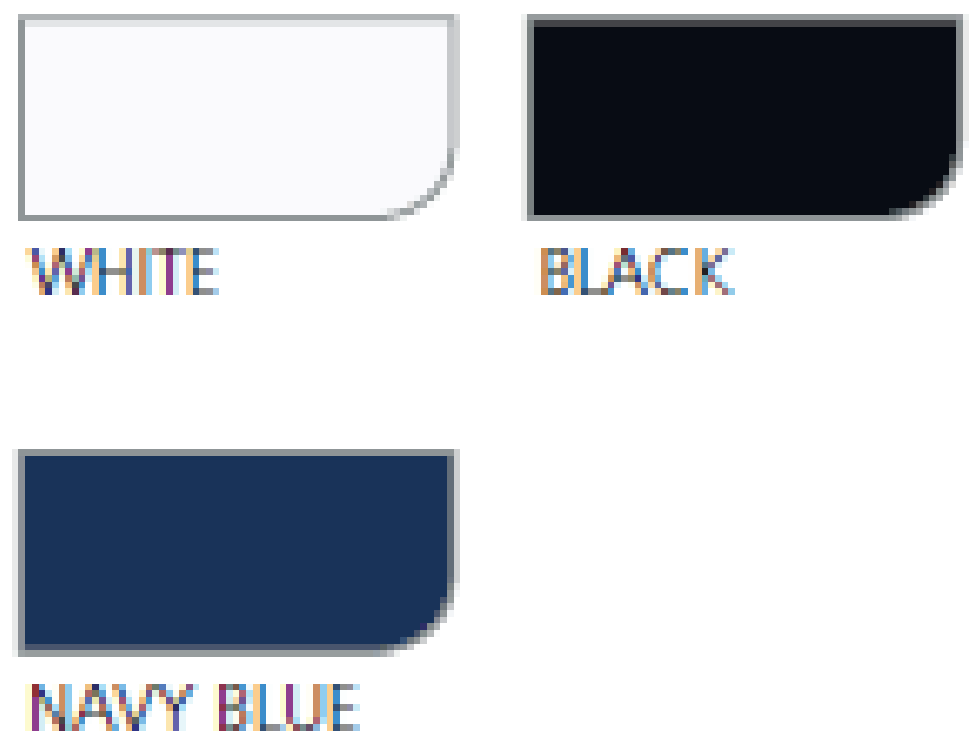

EarthPositive® Apparel

EP20 MEN'S STANDARD POLO SHIRT  
 100% Combed Organic Cotton  
 Piqué 6oz / 230g

Artwork size :

Distance from neckline :

(distance will vary for different sizes eg  
 L and XL lower S higher)

Available in these colours:  
 (Also see swatch menu)

	S	M	L	XL	XXL	
a	20 1/4	21 1/4	22 1/4	23 1/4	24	inch
	51.5	54	56.5	59	61	cm
b	27 1/2	28 1/2	29 1/4	30	30 3/4	inch
	70	72	74	76	78	cm