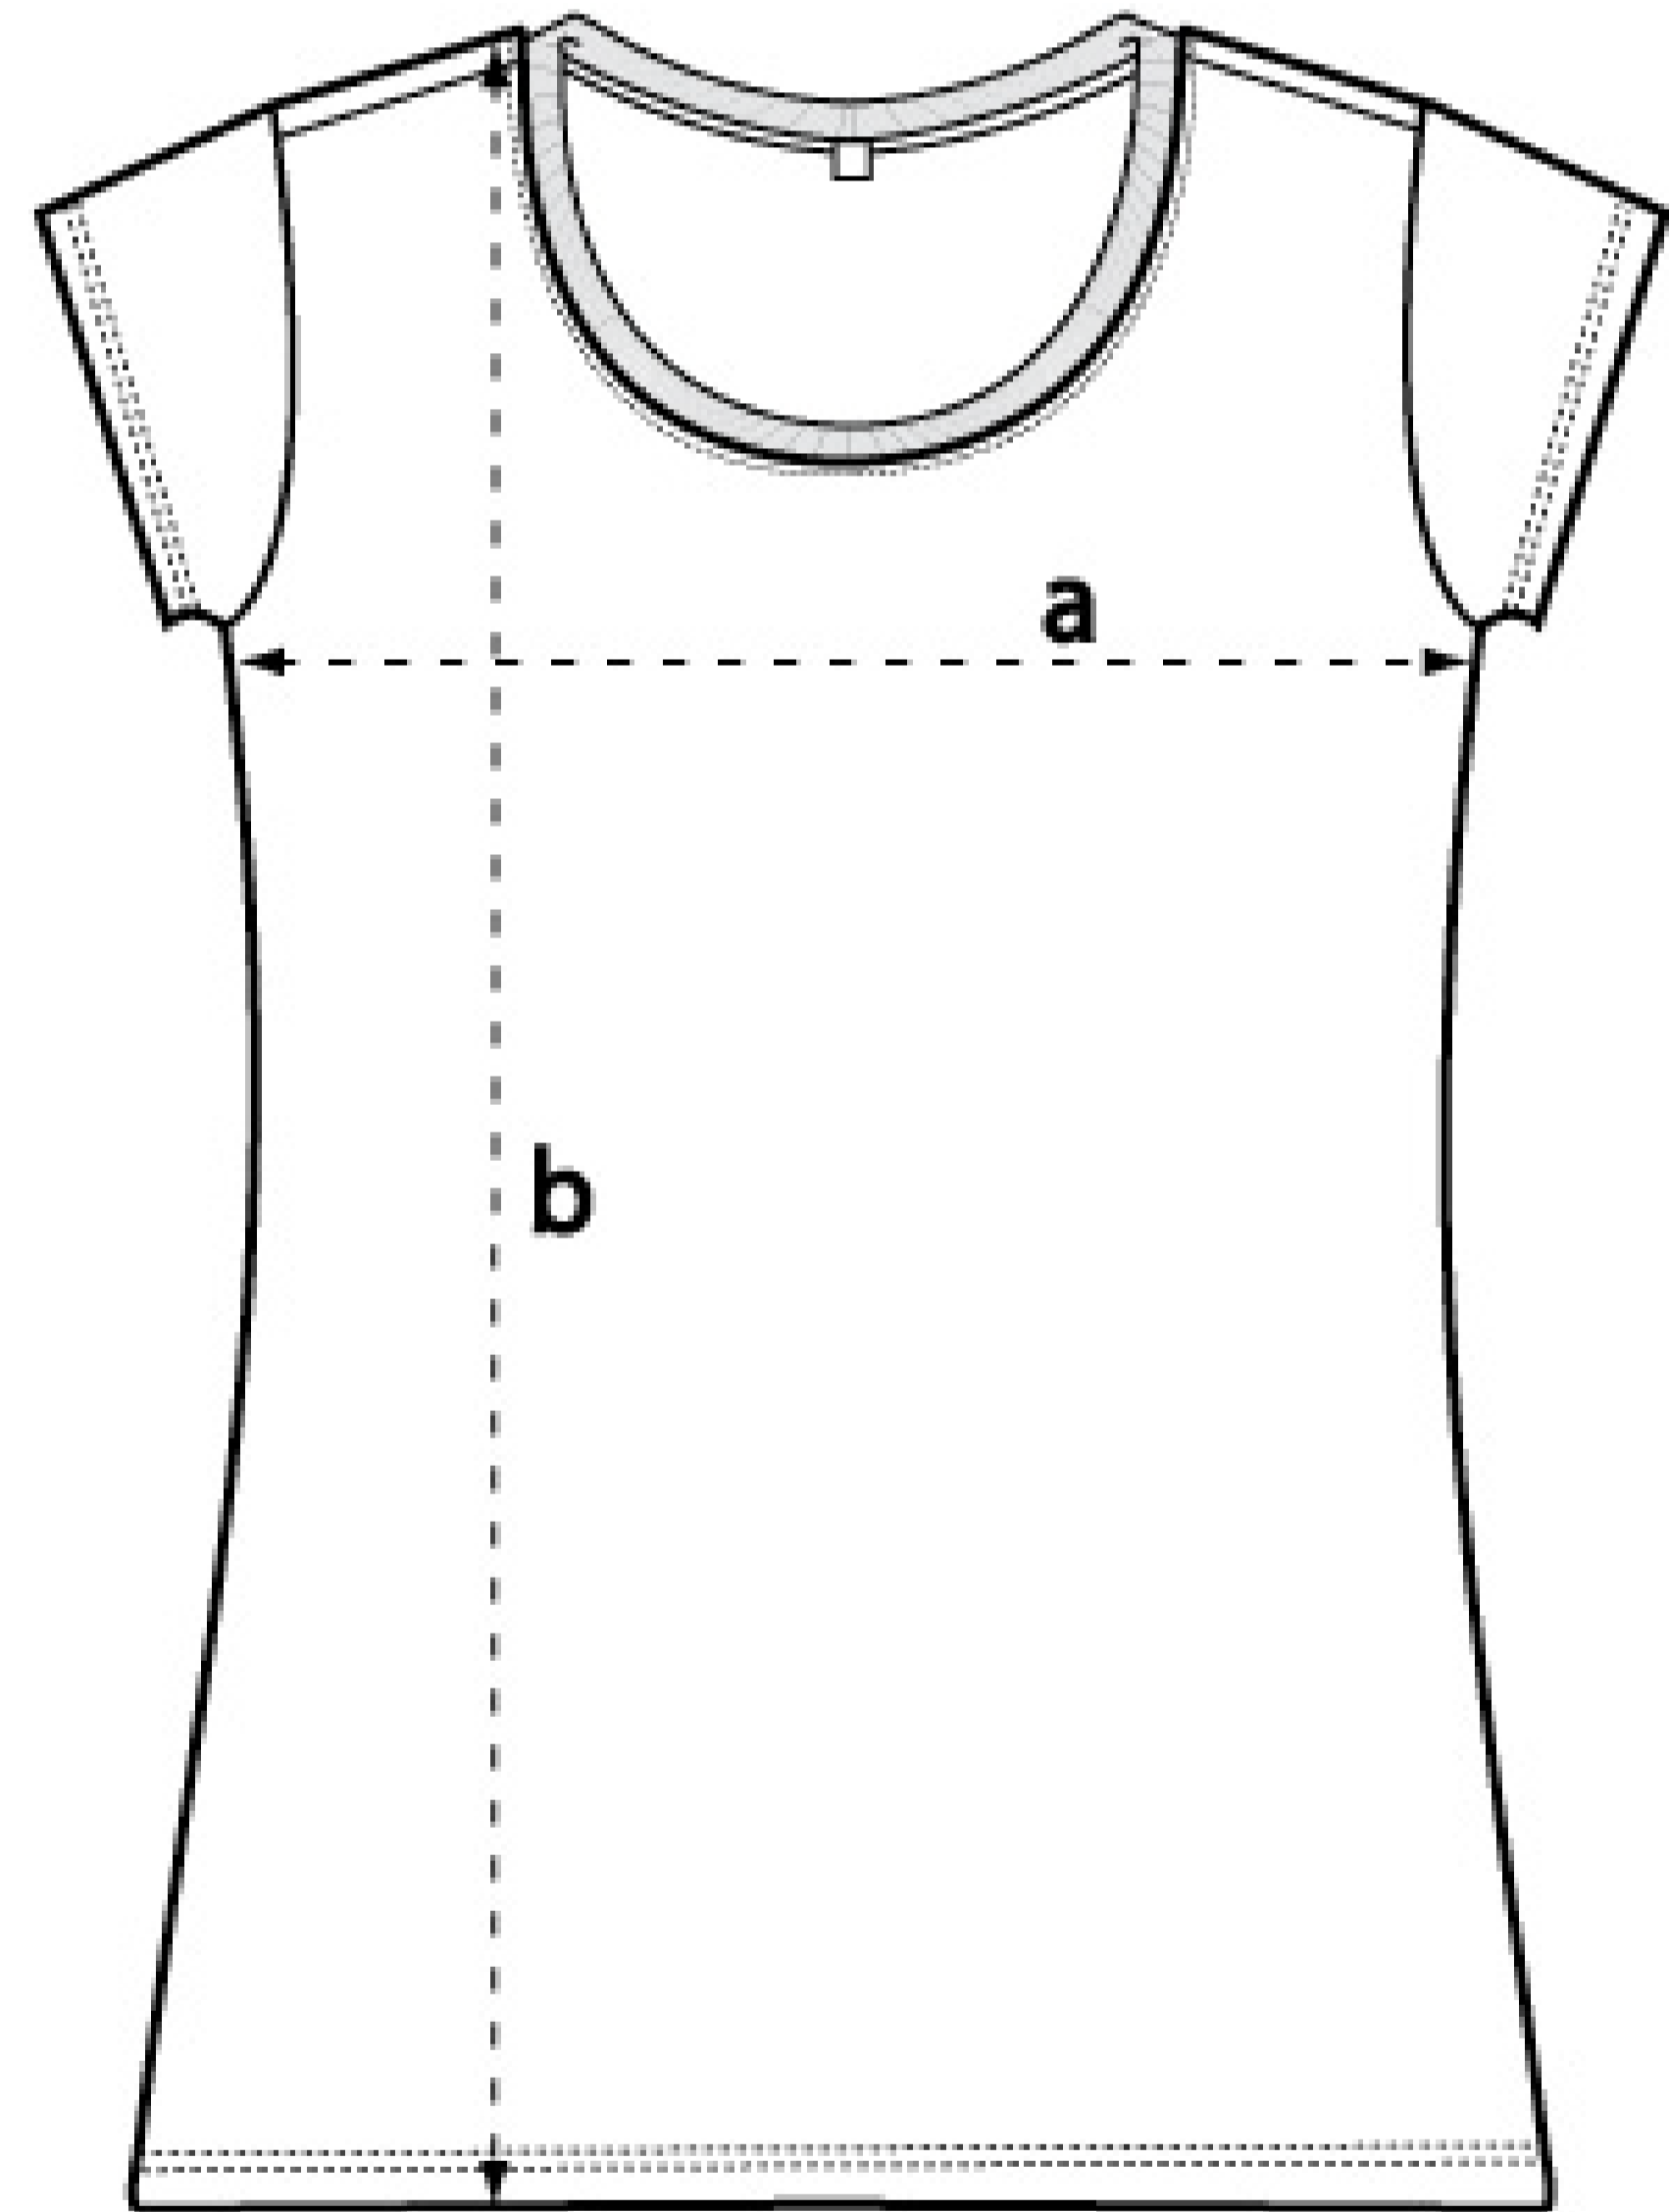

EarthPositive Apparel

EP41 WOMEN'S SCOOPED NECK TUNIC T-SHIRT

100% Combed Organic Cotton

Fine Jersey 3oz / 115g

Medium ACTUAL SIZE

Artwork size :

Distance from neckline :

(distance will vary for different sizes eg L and XL lower S higher)

	S	M	L	
a	17	18	19 1/4	inch
	43	46	49	cm
b	27 1/2	28	28 1/4	inch
	70	71	72	cm

Available in these colours:  
(Also see swatch menu)

WHITE

BLACK