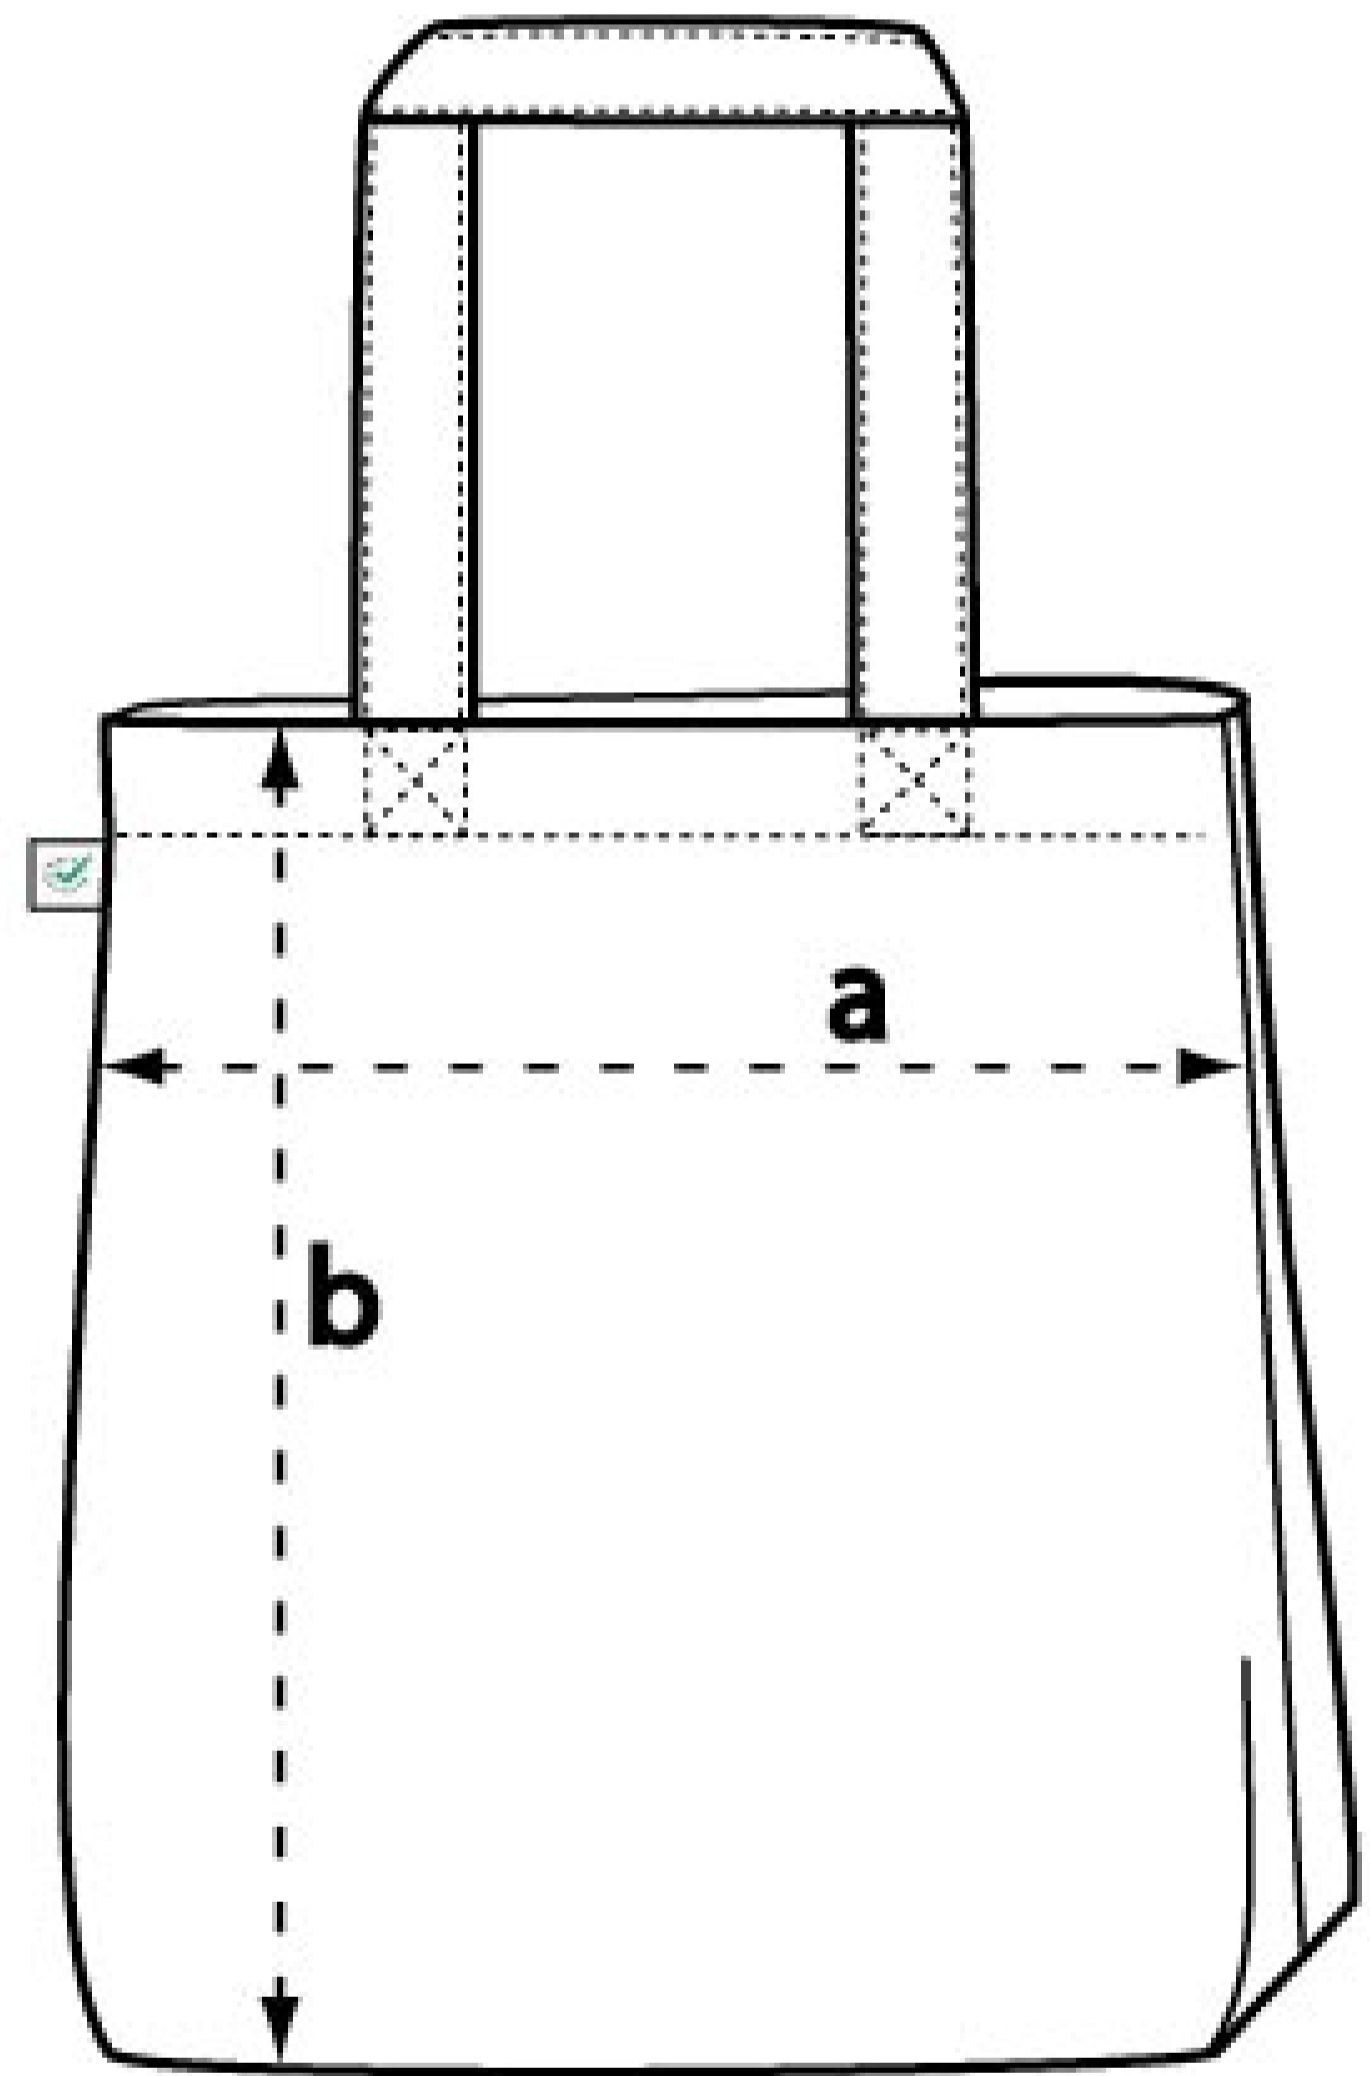

EarthPositive® Apparel

EP75 FASHION TOTE BAG
100% Combed Organic Cotton
Twill weave 5oz / 170g
Medium ACTUAL SIZE
Artwork size :

Distance from neckline :

(distance will vary for different sizes eg
L and XL lower S higher)

O/S

a 14 inch
36 cm

b 15 3/4 inch
40 cm

Available in these colours:
(Also see swatch menu)