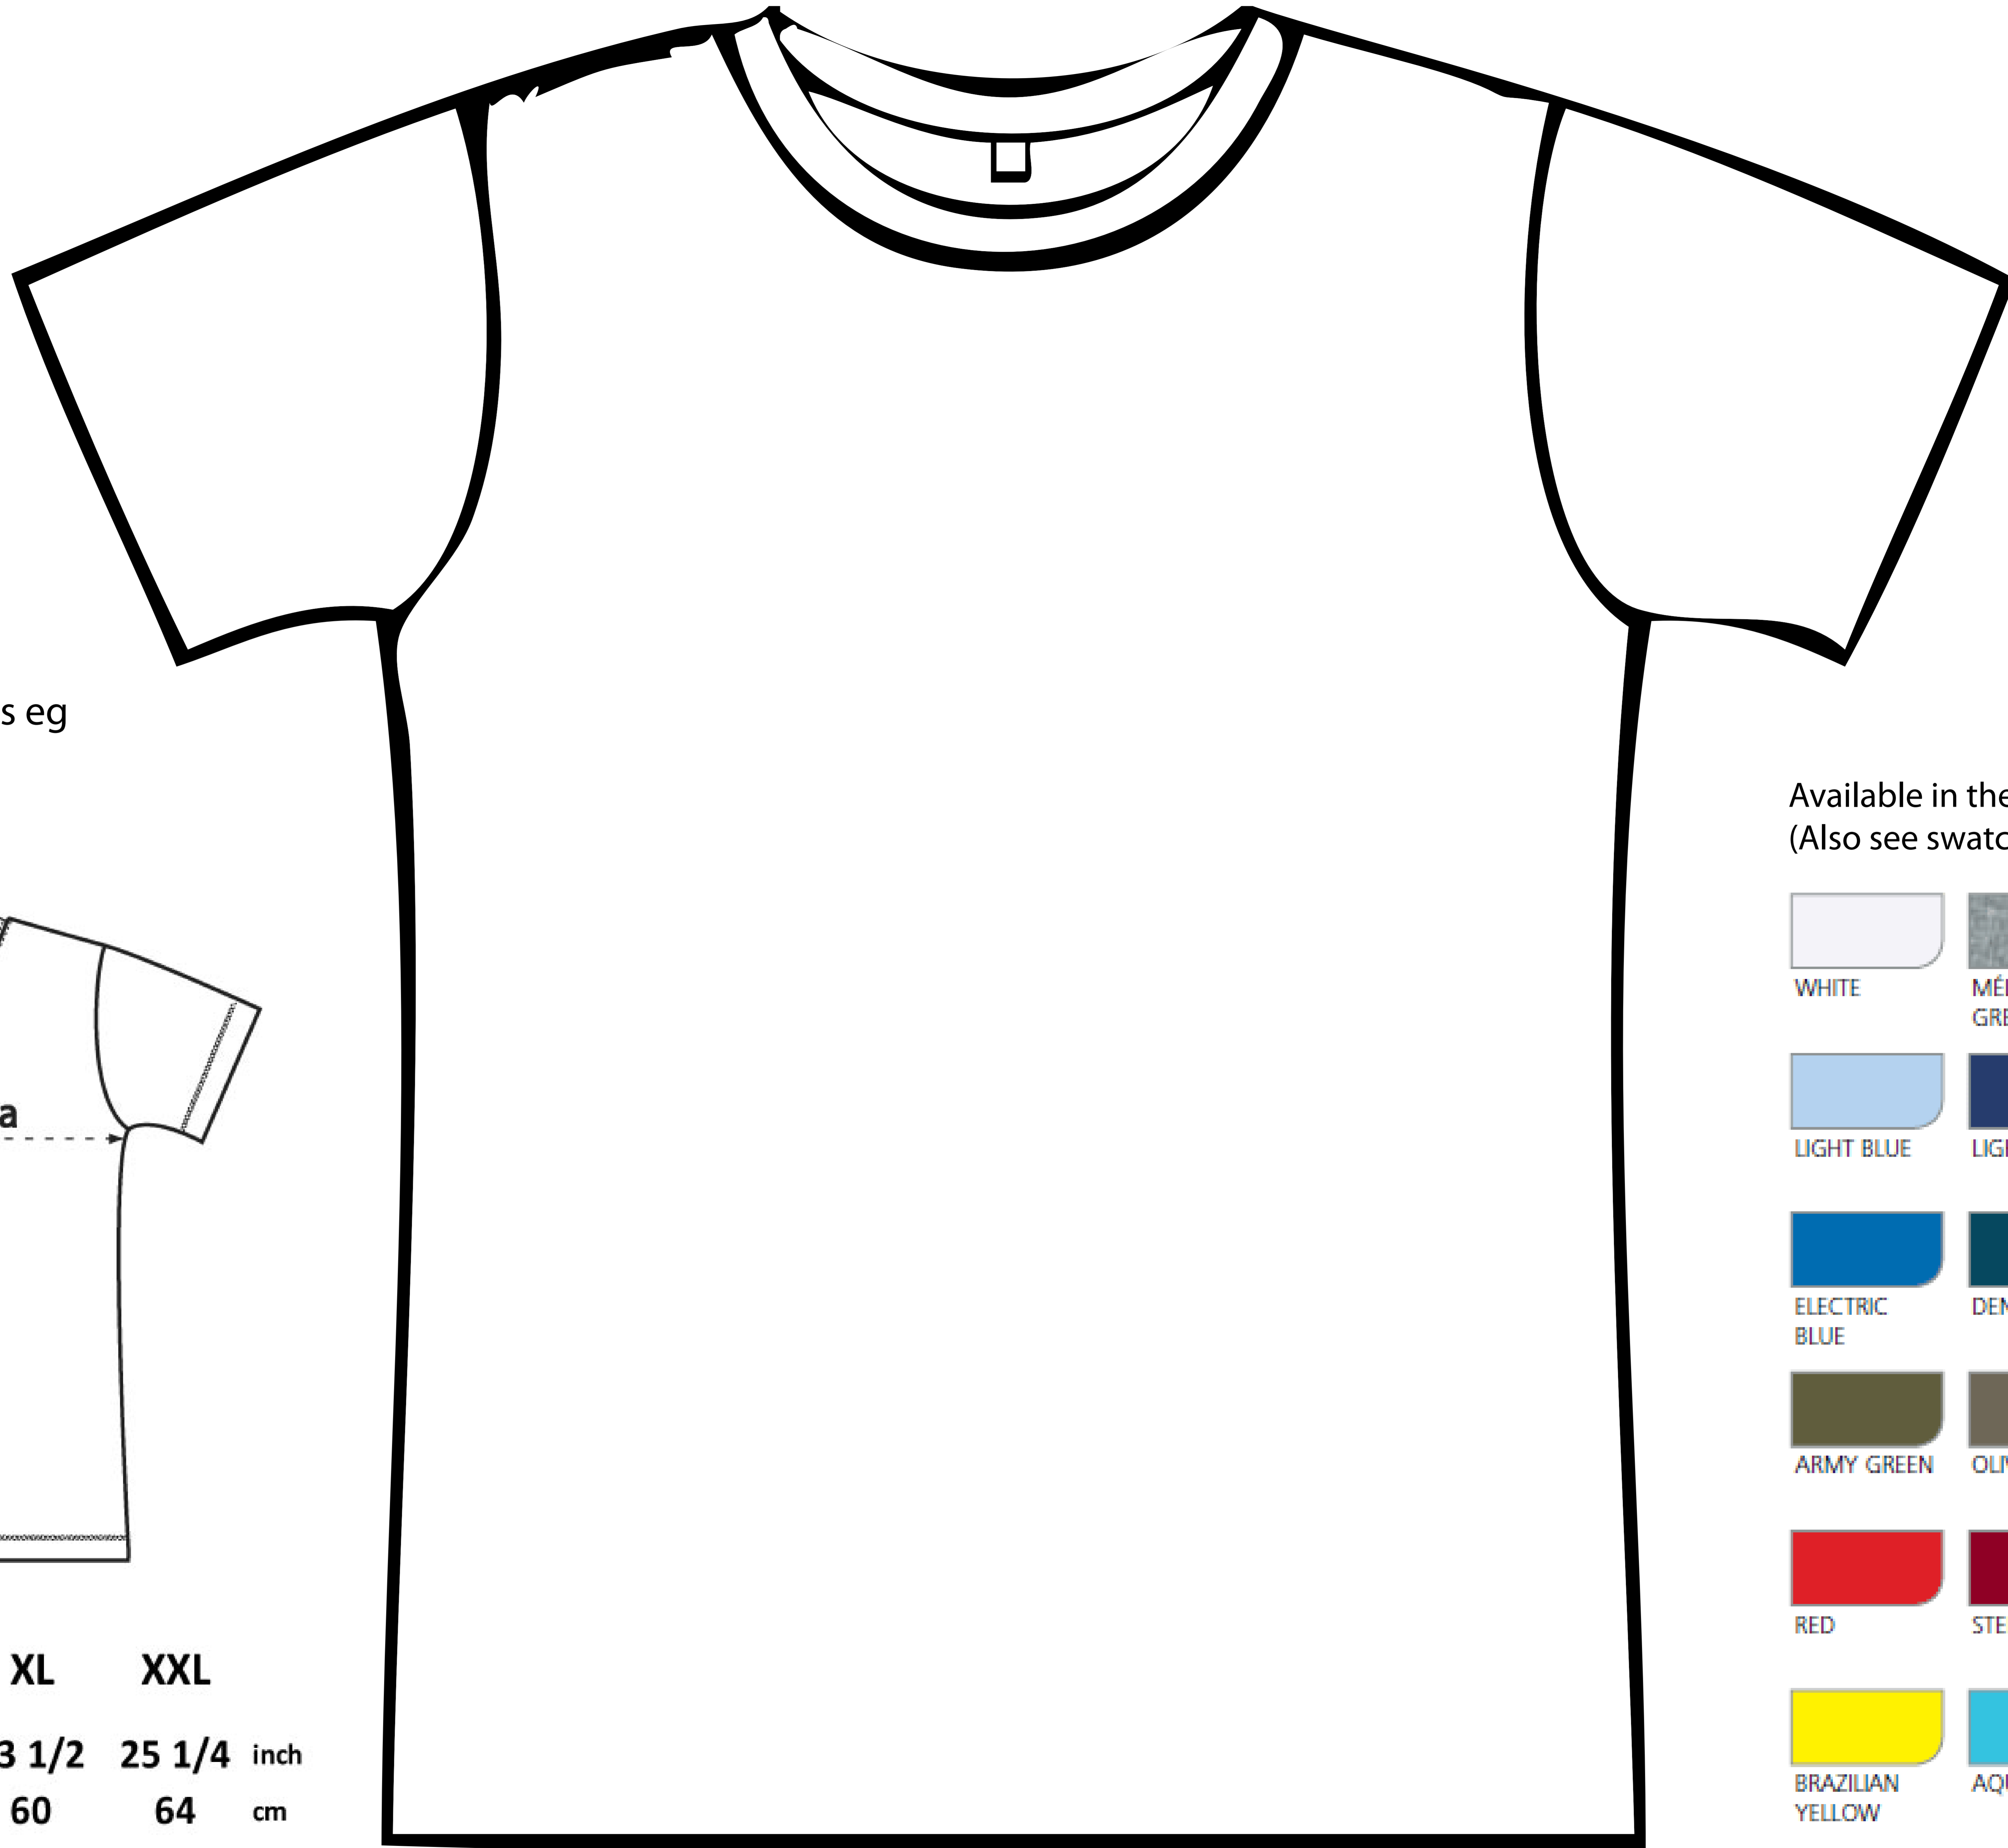

MEN'S CLASSIC JERSEY T-SHIRT

N03 Medium ACTUAL SIZE

Artwork size :

Distance from neckline :

(distance will vary for different sizes eg L and XL lower S higher)

	S	M	L	XL	XXL	
a	19 3/4	20 3/4	22	23 1/2	25 1/4	inch
	50	53	56	60	64	cm
b	27 1/2	28 1/4	29 1/4	30	30 3/4	inch
	70	72	74	76	78	cm

Available in these colours:
(Also see swatch menu)