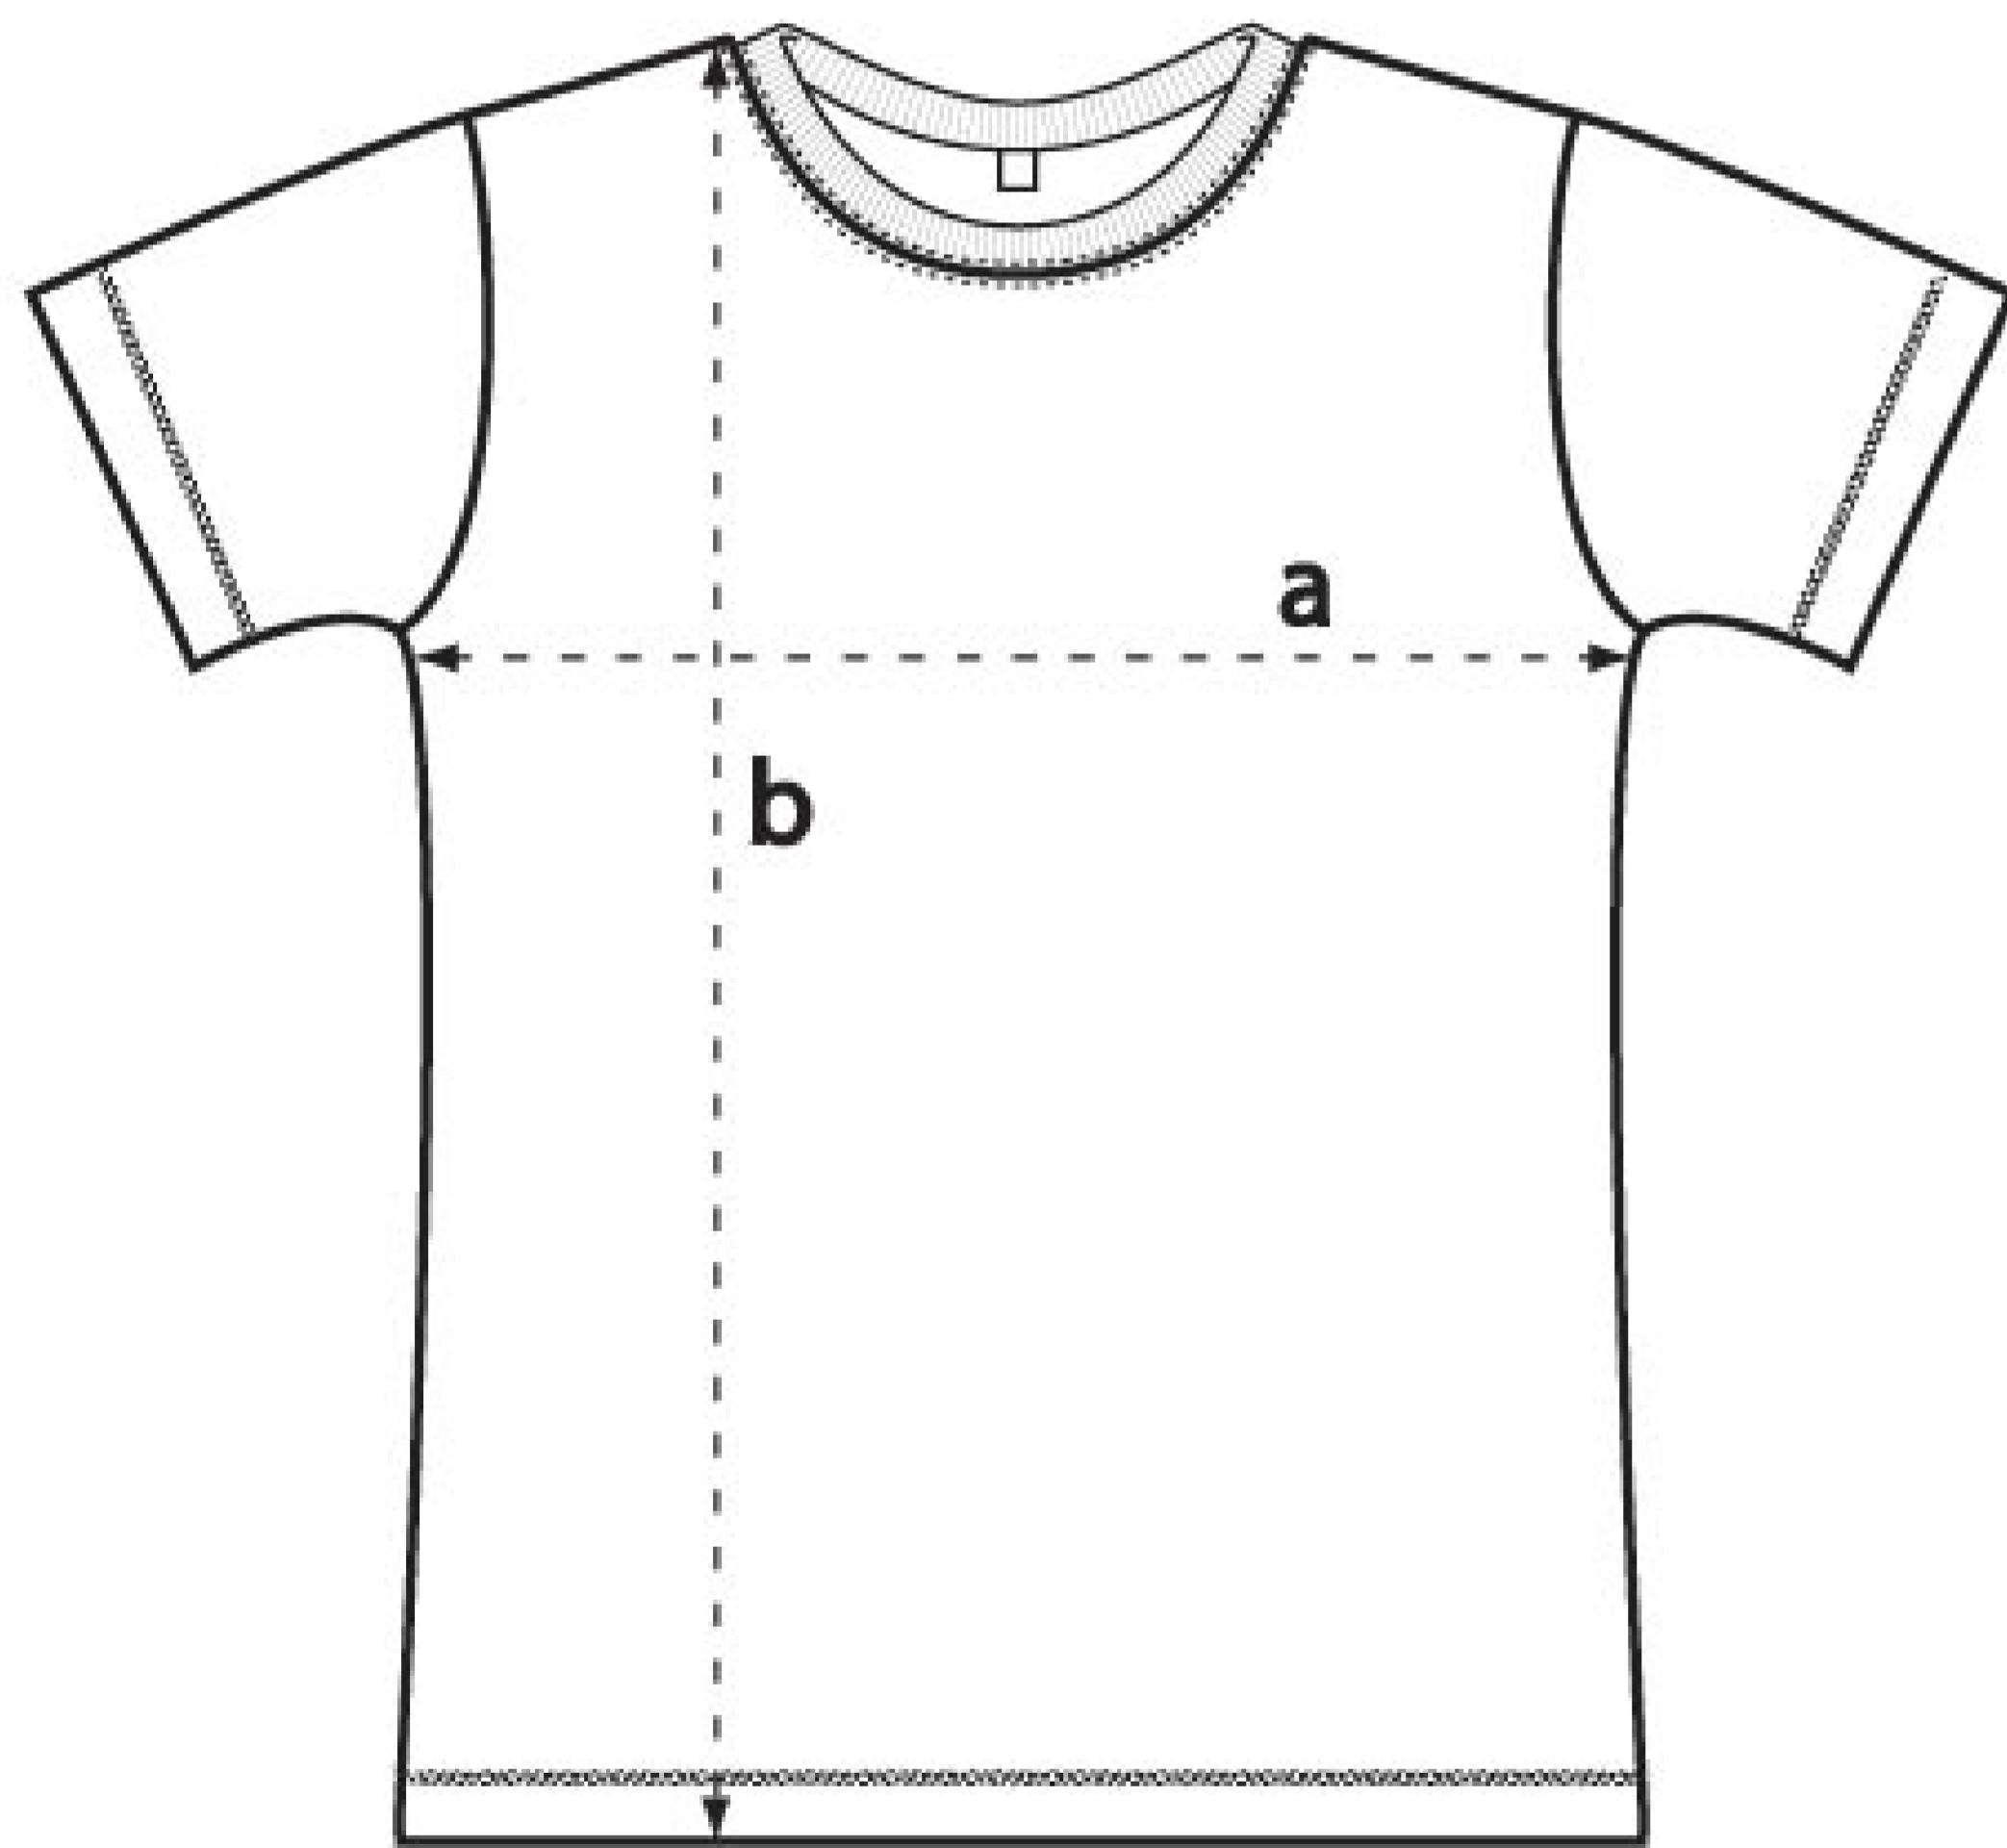

MEN'S CLASSIC JERSEY T-SHIRT

N03 Medium ACTUAL SIZE

Artwork size :

Distance from neckline :

(distance will vary for different sizes eg L and XL lower S higher)

	S	M	L	XL	XXL	
a	19 3/4	20 3/4	22	23 1/2	25 1/4	inch
	50	53	56	60	64	cm
b	27 1/2	28 1/4	29 1/4	30	30 3/4	inch
	70	72	74	76	78	cm