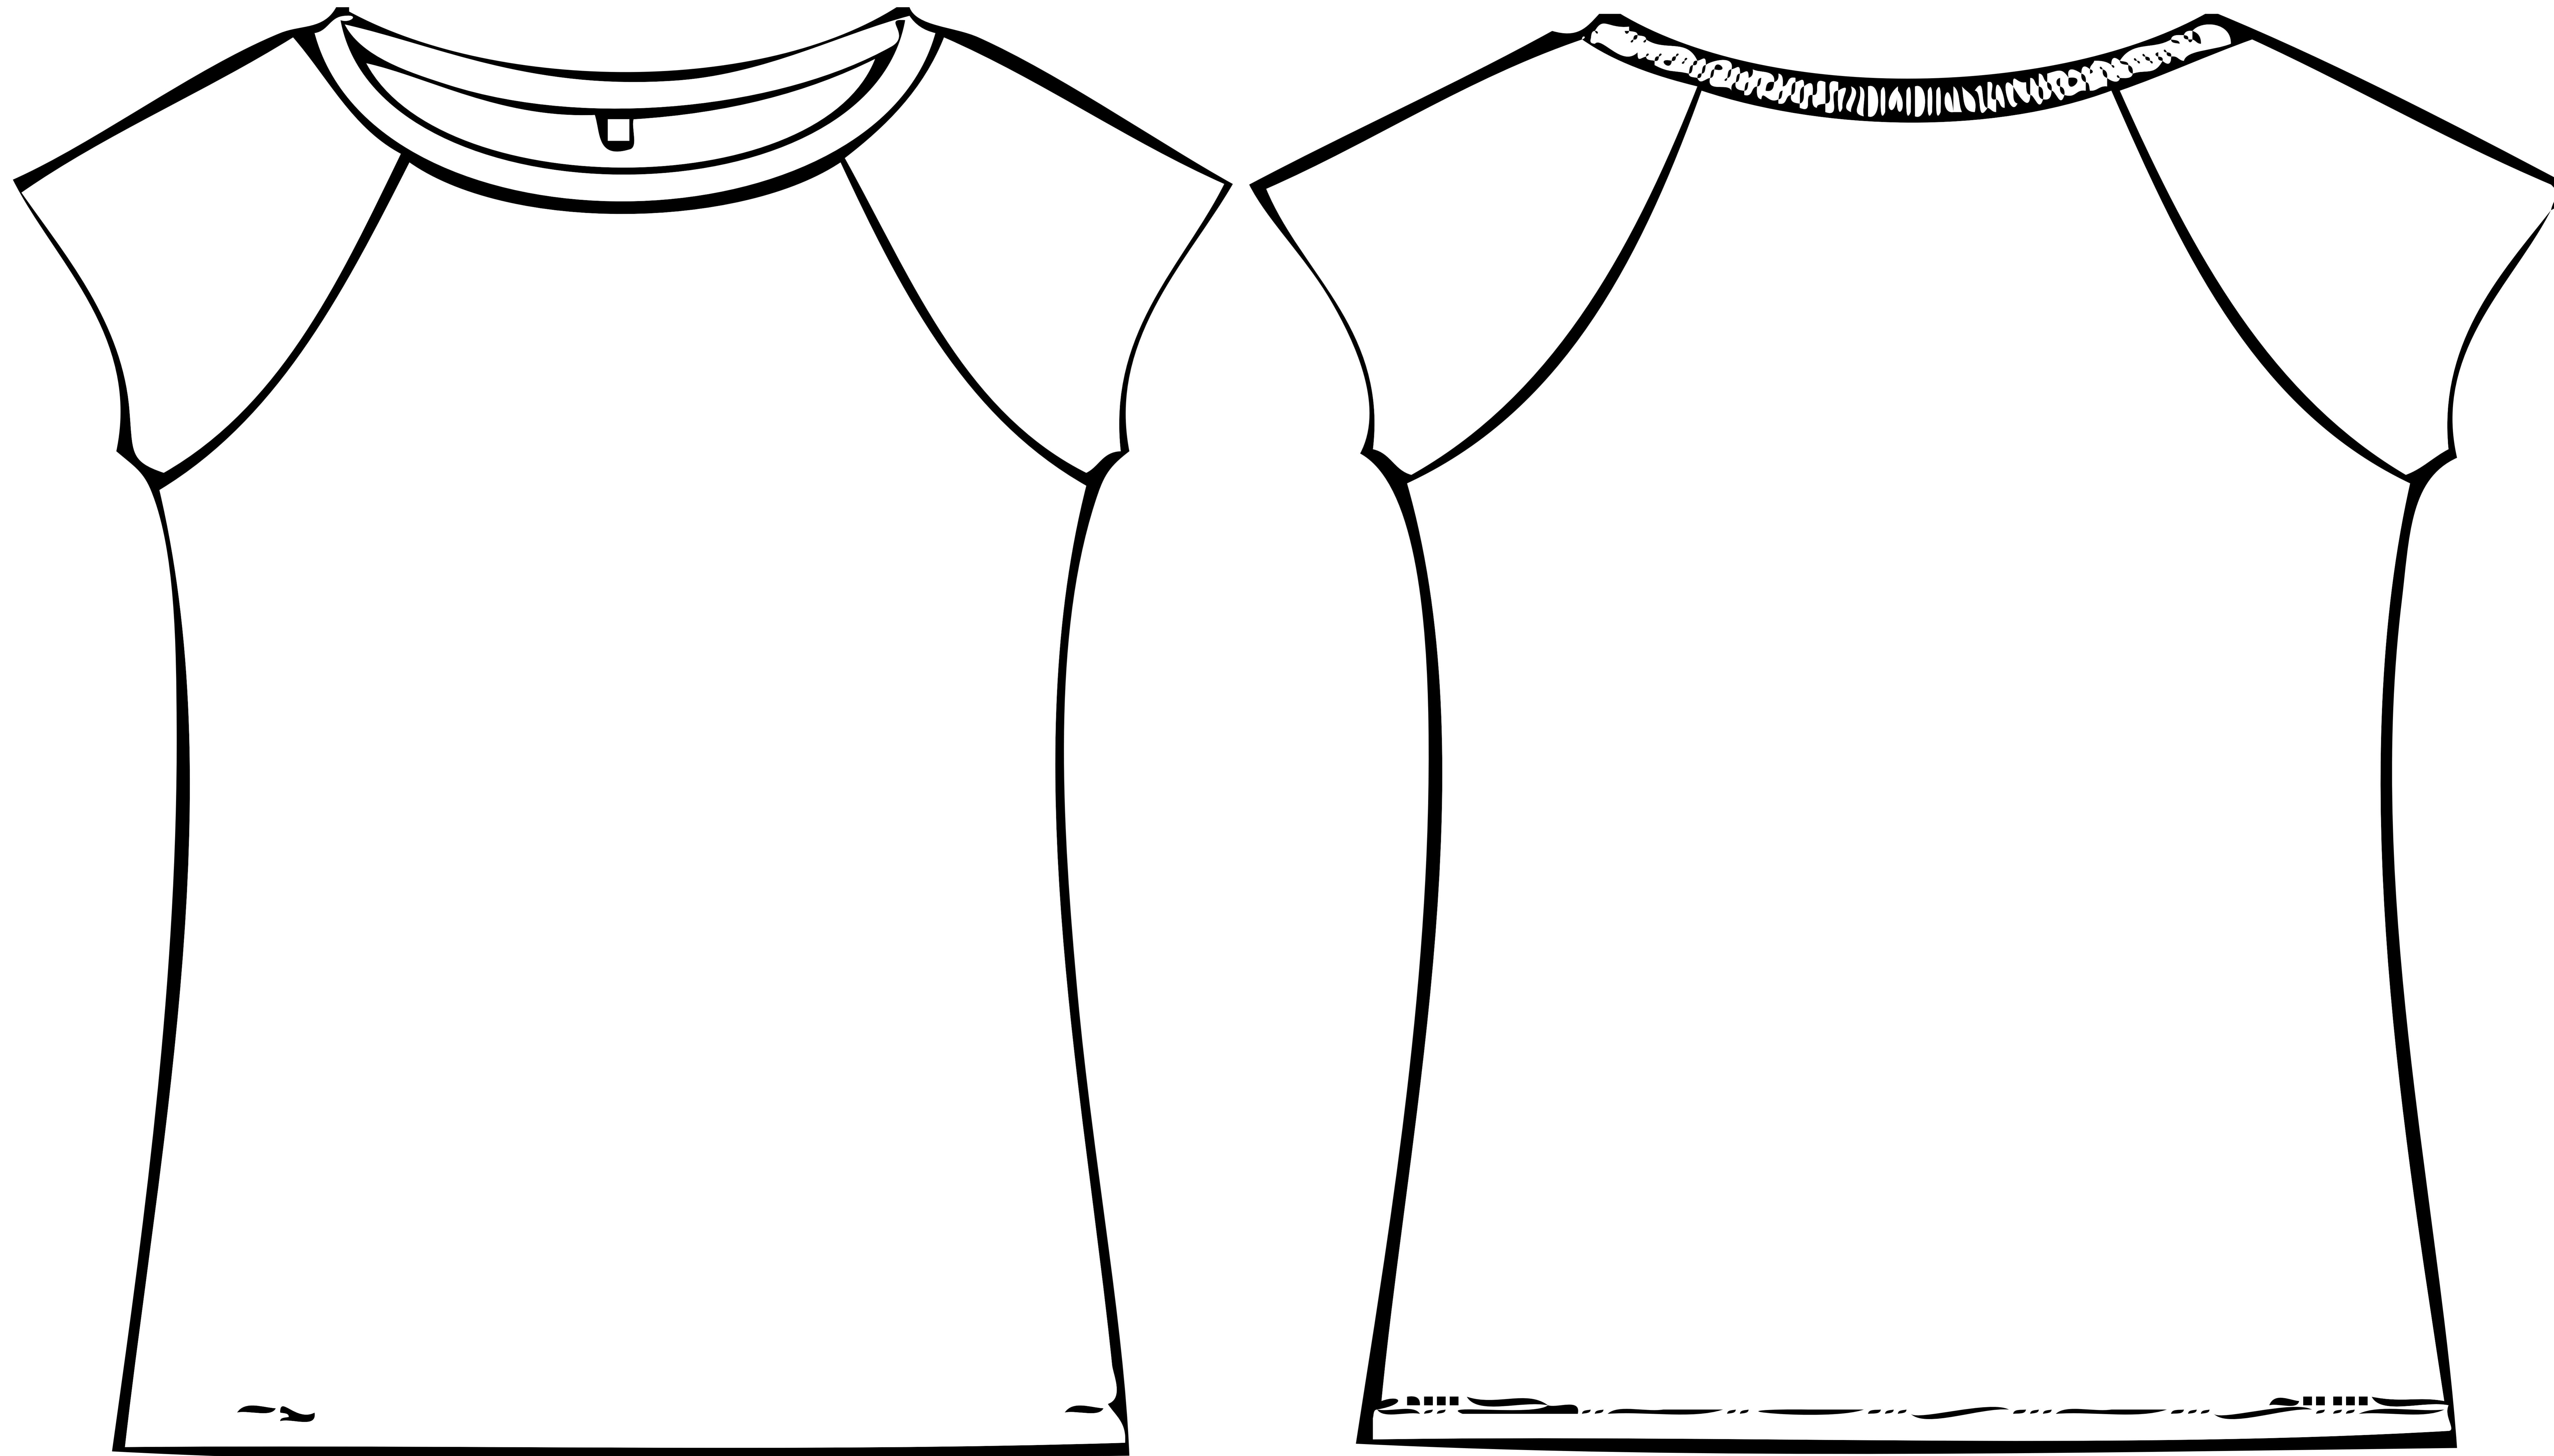

N43 Medium ACTUAL SIZE

Artwork size :

Distance from neckline :

(distance will vary for different sizes eg L and XL lower S higher)

	XS	S	M	L	XL	
a	15 1/2	16 1/4	17 1/4	18 1/4	20	inch
	39.5	41.5	44	46.5	50.5	cm
b	23	23 1/2	24 1/2	25 1/4	26	inch
	58	60	62	64	66	cm

Available in these colours:
(Also see swatch menu)