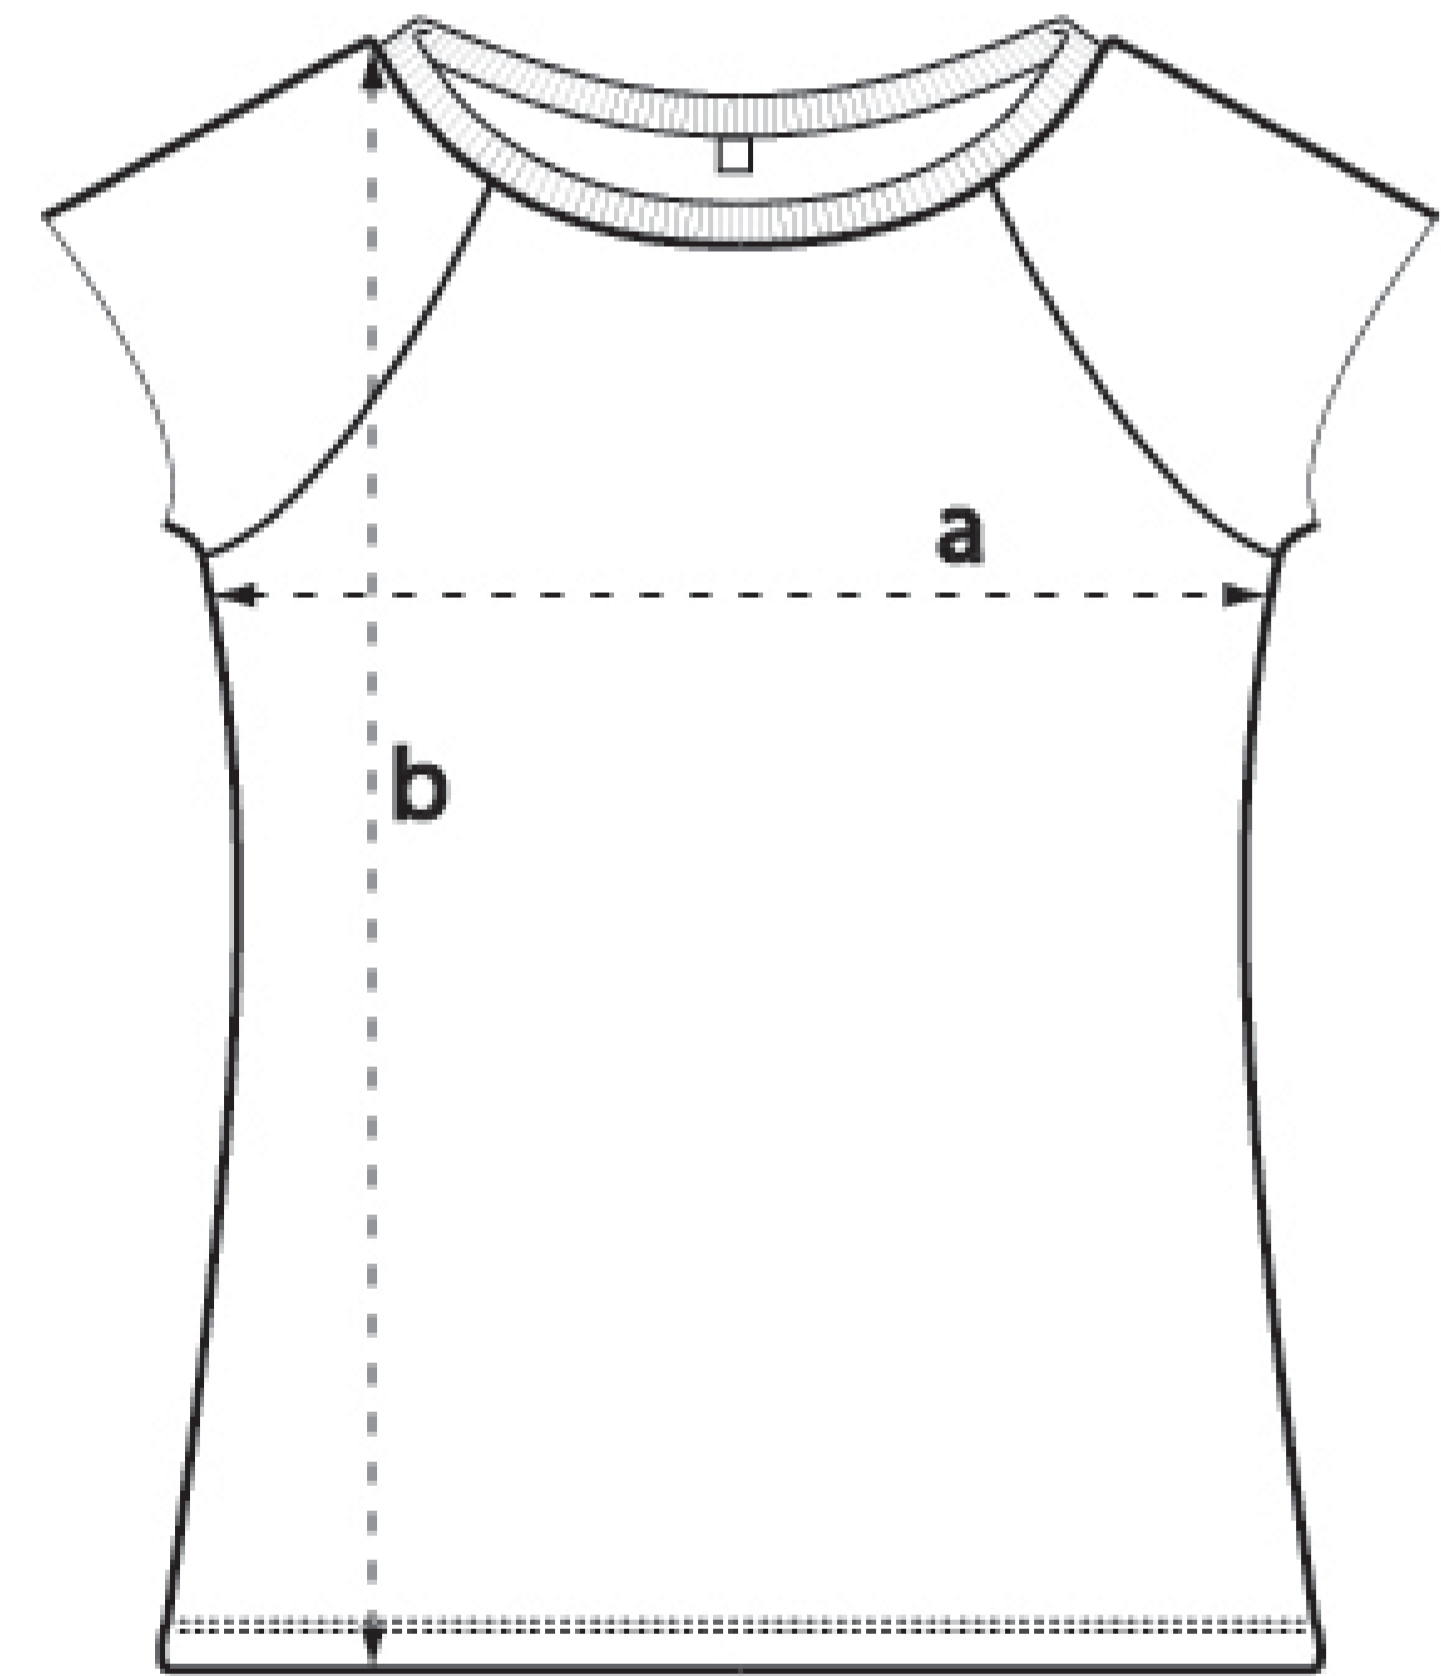

N43 Medium ACTUAL SIZE

Artwork size :

Distance from neckline :

(distance will vary for different sizes eg L and XL lower S higher)

	XS	S	M	L	XL	
a	15 1/2	16 1/4	17 1/4	18 1/4	20	inch
	39.5	41.5	44	46.5	50.5	cm
b	23	23 1/2	24 1/2	25 1/4	26	inch
	58	60	62	64	66	cm