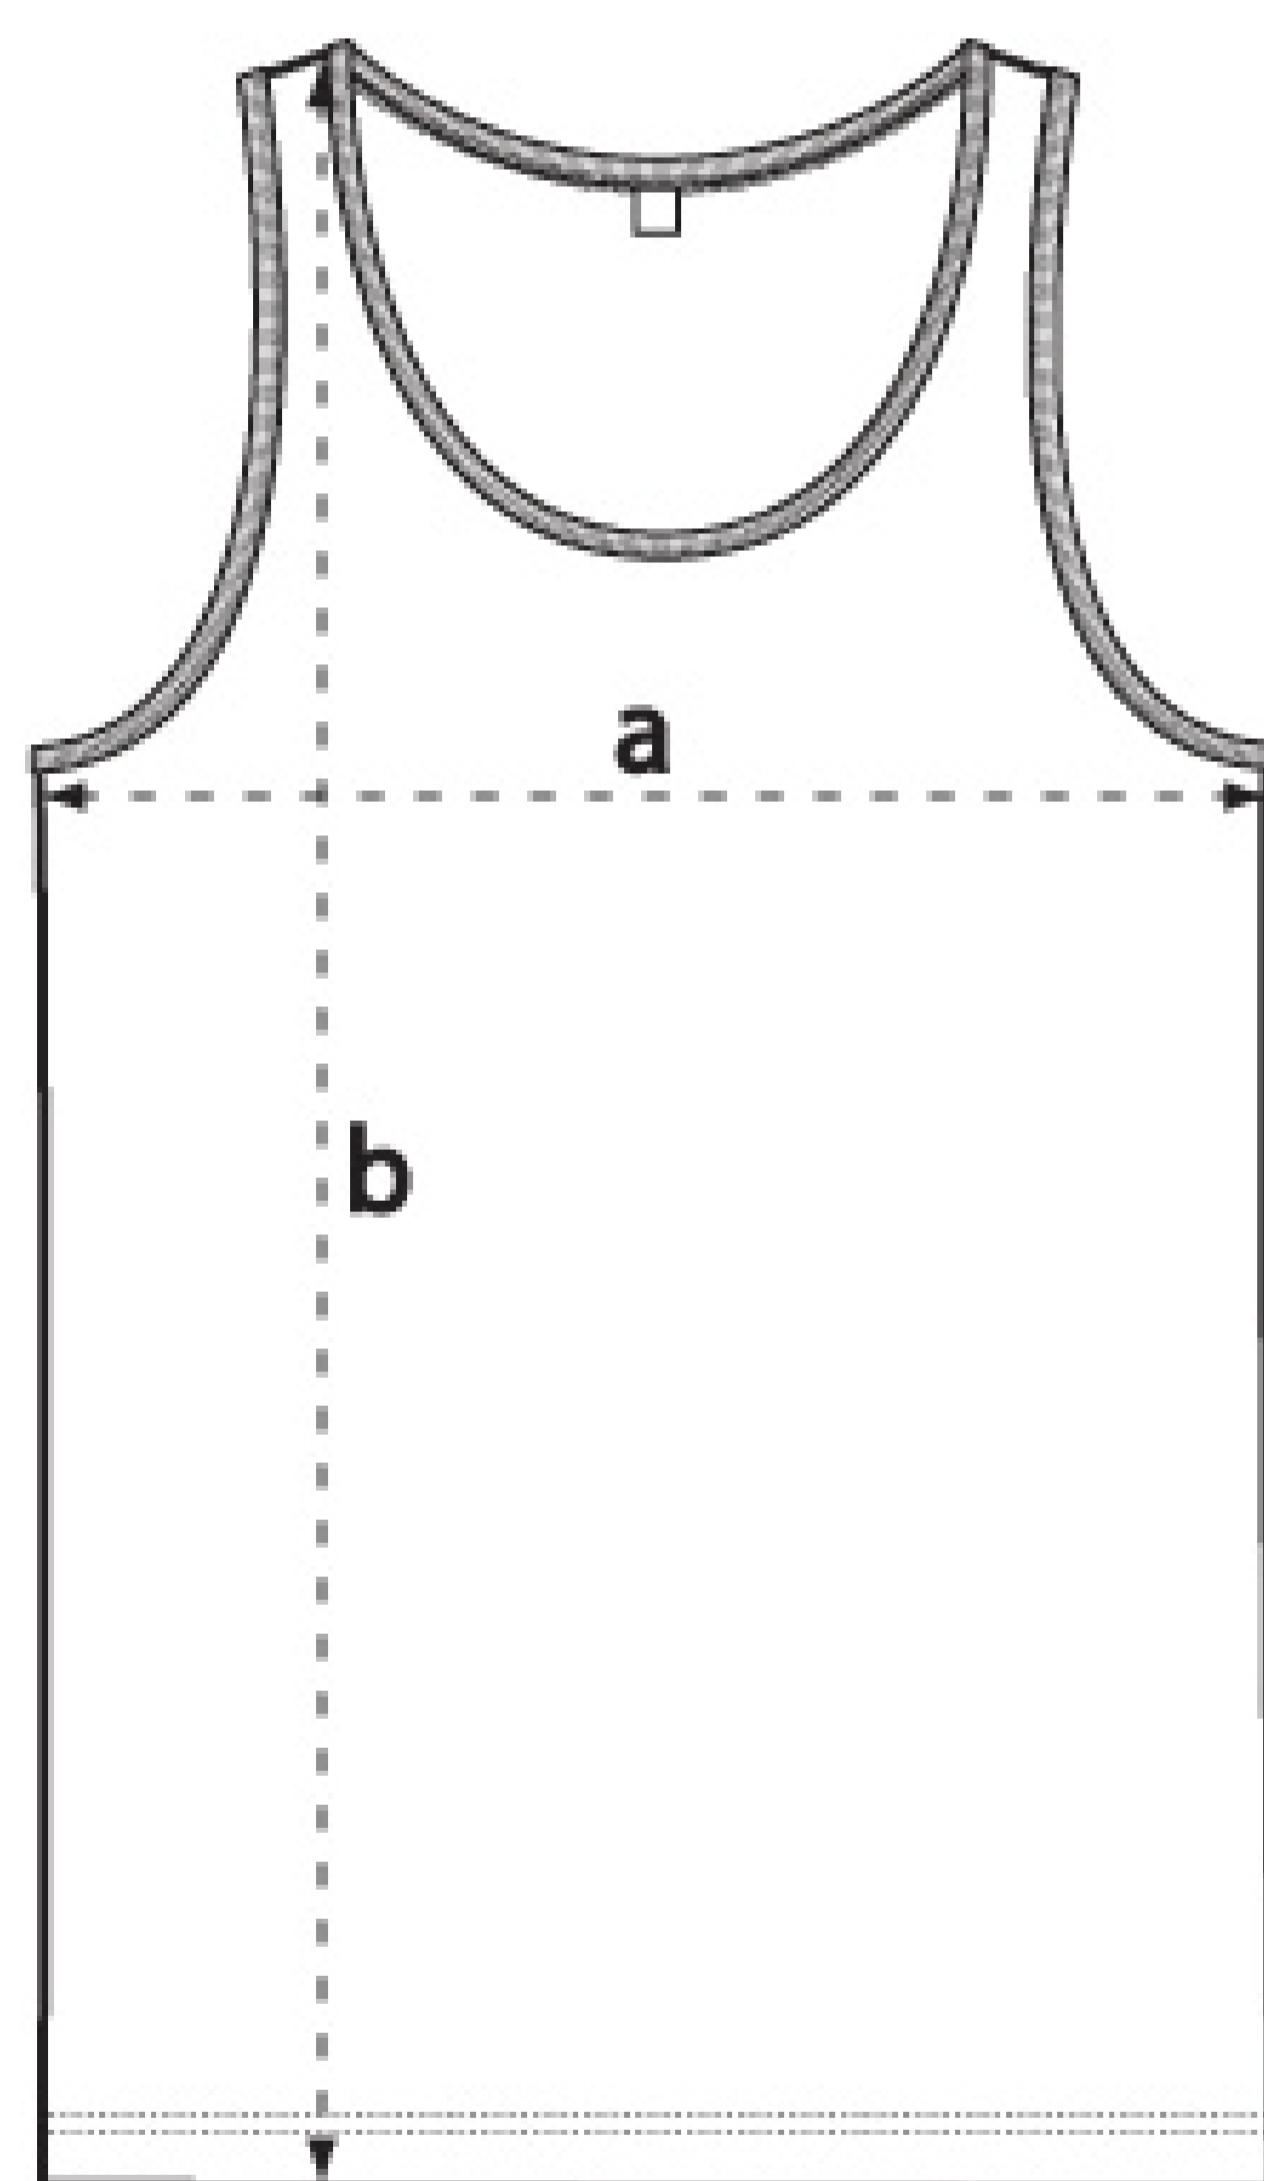

T40 Medium ACTUAL SIZE

Artwork size :

Distance from neckline :

(distance will vary for different sizes eg L = lower, S = higher)

	S	M	L	XL	
a	18 1/2	19 3/4	20 3/4	22	inch
	47	50	53	56	cm
b	27 1/4	28	28 3/4	29 1/2	inch
	69	71	73	75	cm