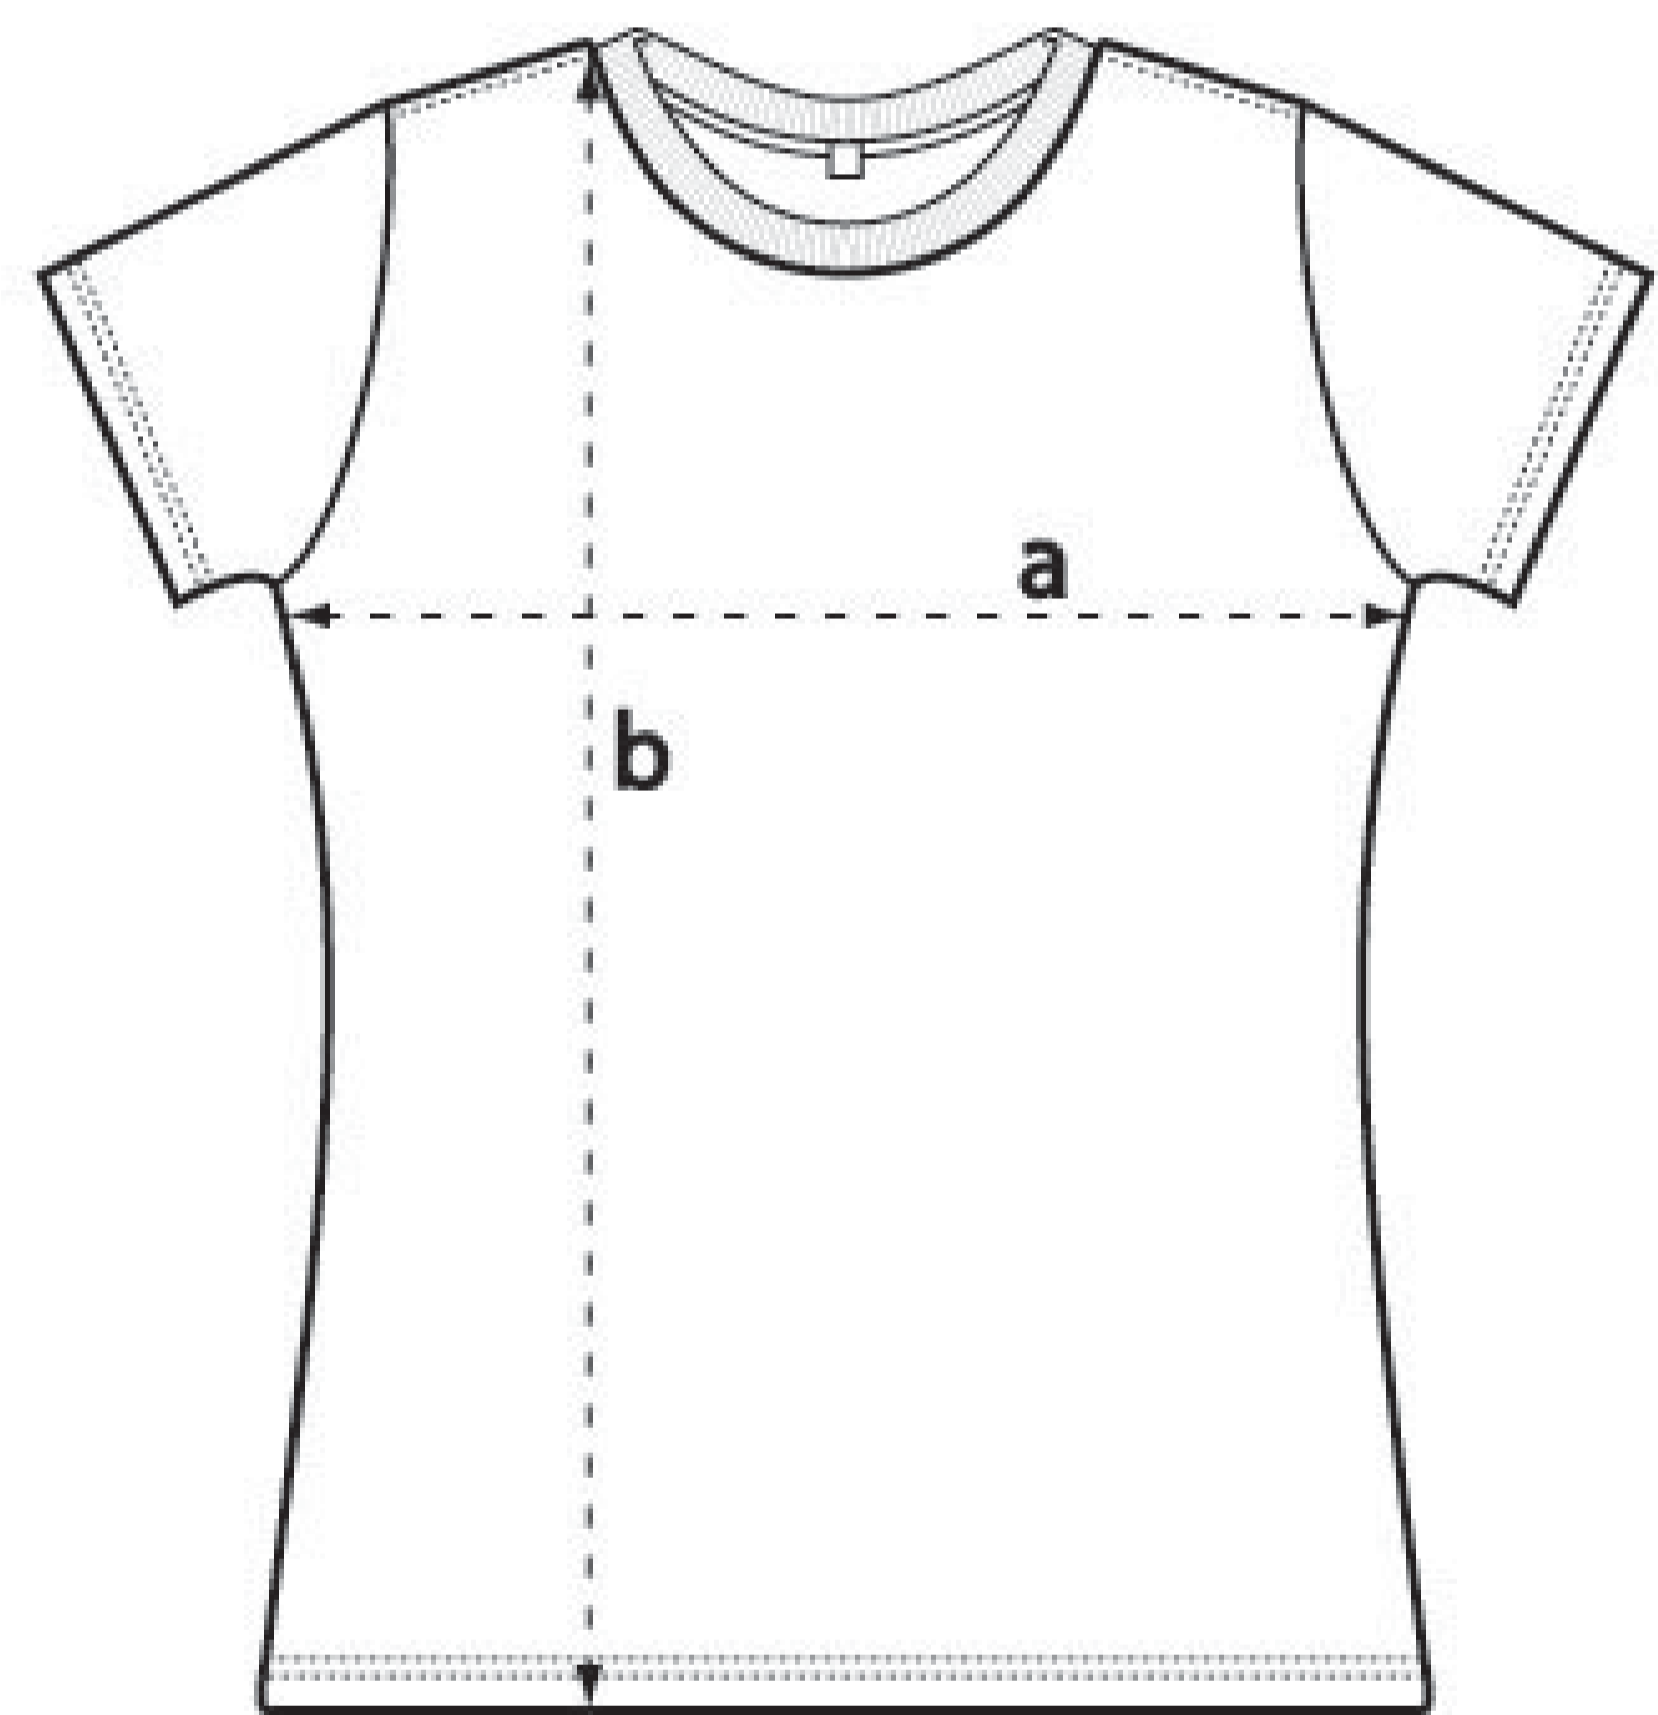

EarthPositive Apparel

EP04 WOMEN'S SLIM FIT JERSEY T-SHIRT

100% Combed Organic Cotton

Fine Jersey 4oz / 155g

Medium ACTUAL SIZE

Artwork size :

Distance from neckline :

(distance will vary for different sizes eg L and XL lower S higher)

	S	M	L	XL	
a	15 3/4	17	18	19	inch
	40	43	45.5	48	cm
b	25 1/2	26	26 1/2	26 3/4	inch
	65	66	67	68	cm

Available in these colours:
(Also see swatch menu)