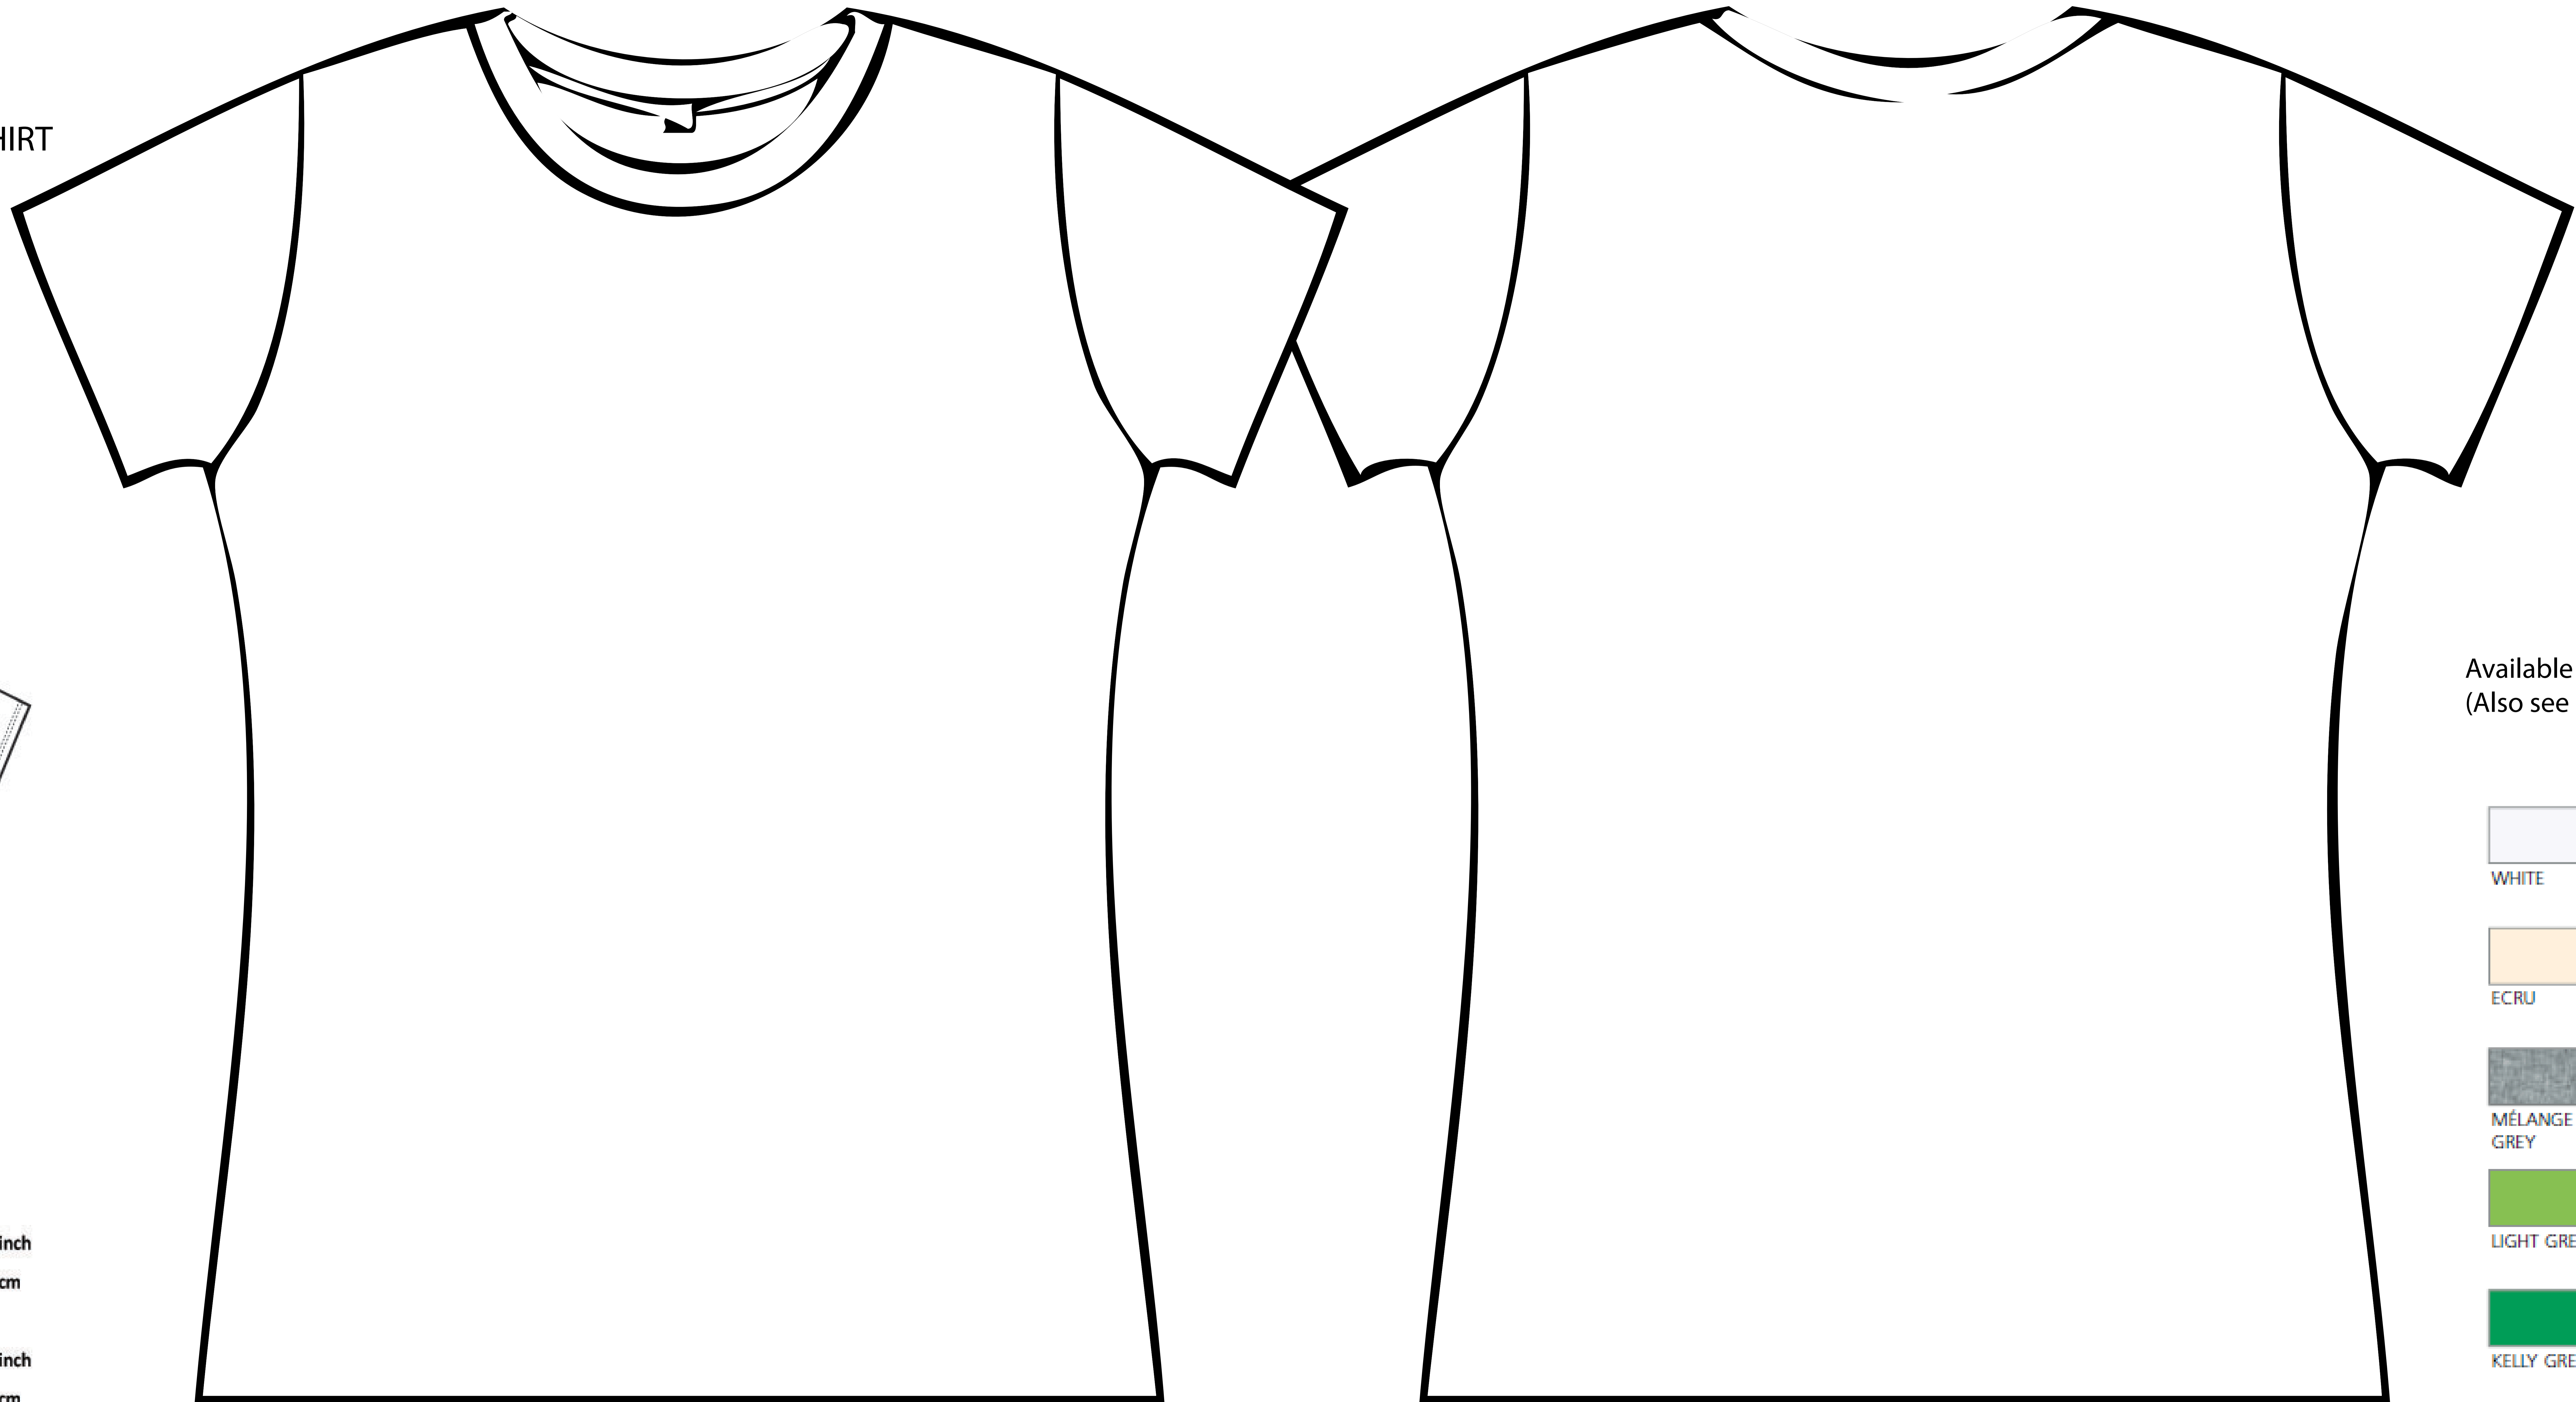

EarthPositive Apparel

EP04 WOMEN'S SLIM FIT JERSEY T-SHIRT

100% Combed Organic Cotton

Fine Jersey 4oz / 155g

Medium ACTUAL SIZE

Artwork size :

Distance from neckline :

(distance will vary for different sizes eg L and XL lower S higher)

	S	M	L	XL	
a	15 3/4	17	18	19	inch
	40	43	45.5	48	cm
b	25 1/2	26	26 1/2	26 3/4	inch
	65	66	67	68	cm

Available in these colours:
(Also see swatch menu)