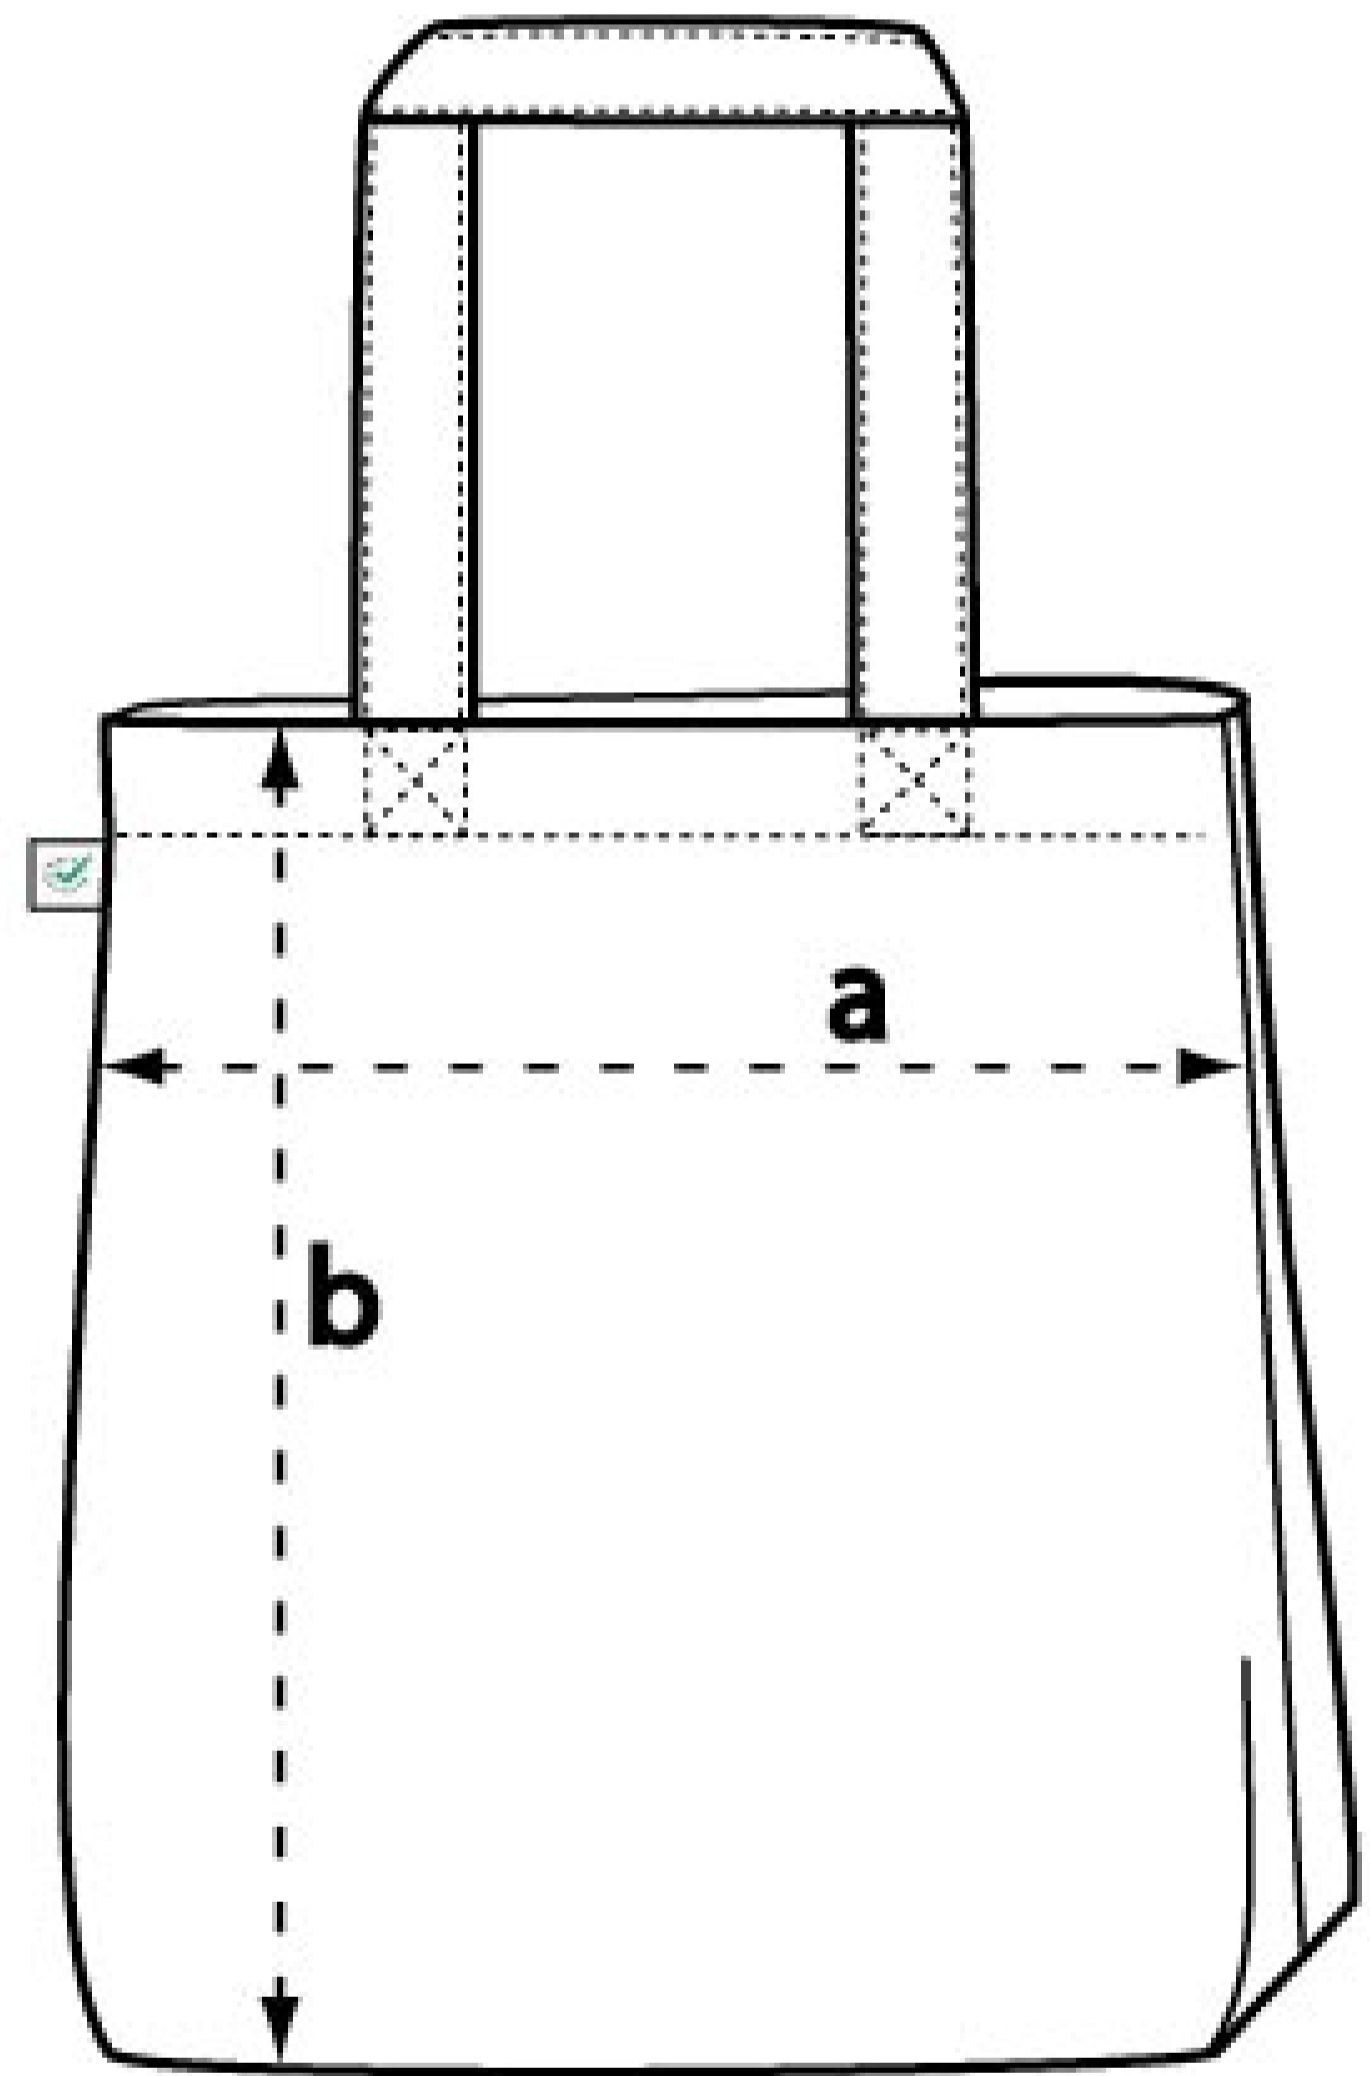

EarthPositive® Apparel

EP75 FASHION TOTE BAG
100% Combed Organic Cotton
Twill weave 5oz / 170g
Medium ACTUAL SIZE
Artwork size :

Distance from neckline :

(distance will vary for different sizes eg L and XL lower S higher)

O/S

a 14 inch
 36 cm

b 15 3/4 inch
 40 cm

Available in these colours:
(Also see swatch menu)