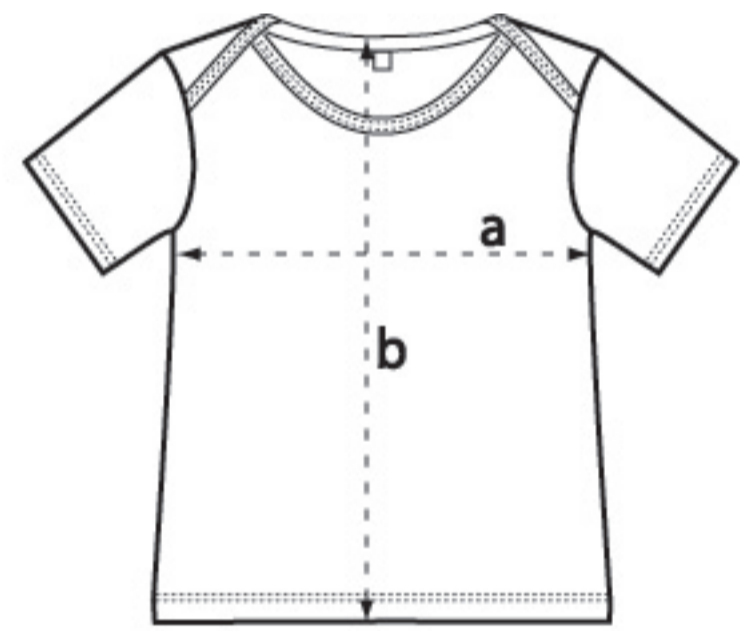

EPB01 BABY LAP T-SHIRT
 100% Combed Organic Cotton
 Interlock 5oz / 200g
 Age 6-12 Months
 Actual Size

Artwork size

Distance from neckline

	0-3mths	3-6mths	6-12mths	12-18mths	
a	9	9 3/4	10 1/2	11 1/2	inch
	23	25	27	29	cm
b	11	11 3/4	12 1/4	13 3/4	inch
	28	30	32	35	cm

EPB01 BABY LAP T-SHIRT
 100% Combed Organic Cotton
 Interlock 5oz / 200g
 Age 0-3 Months