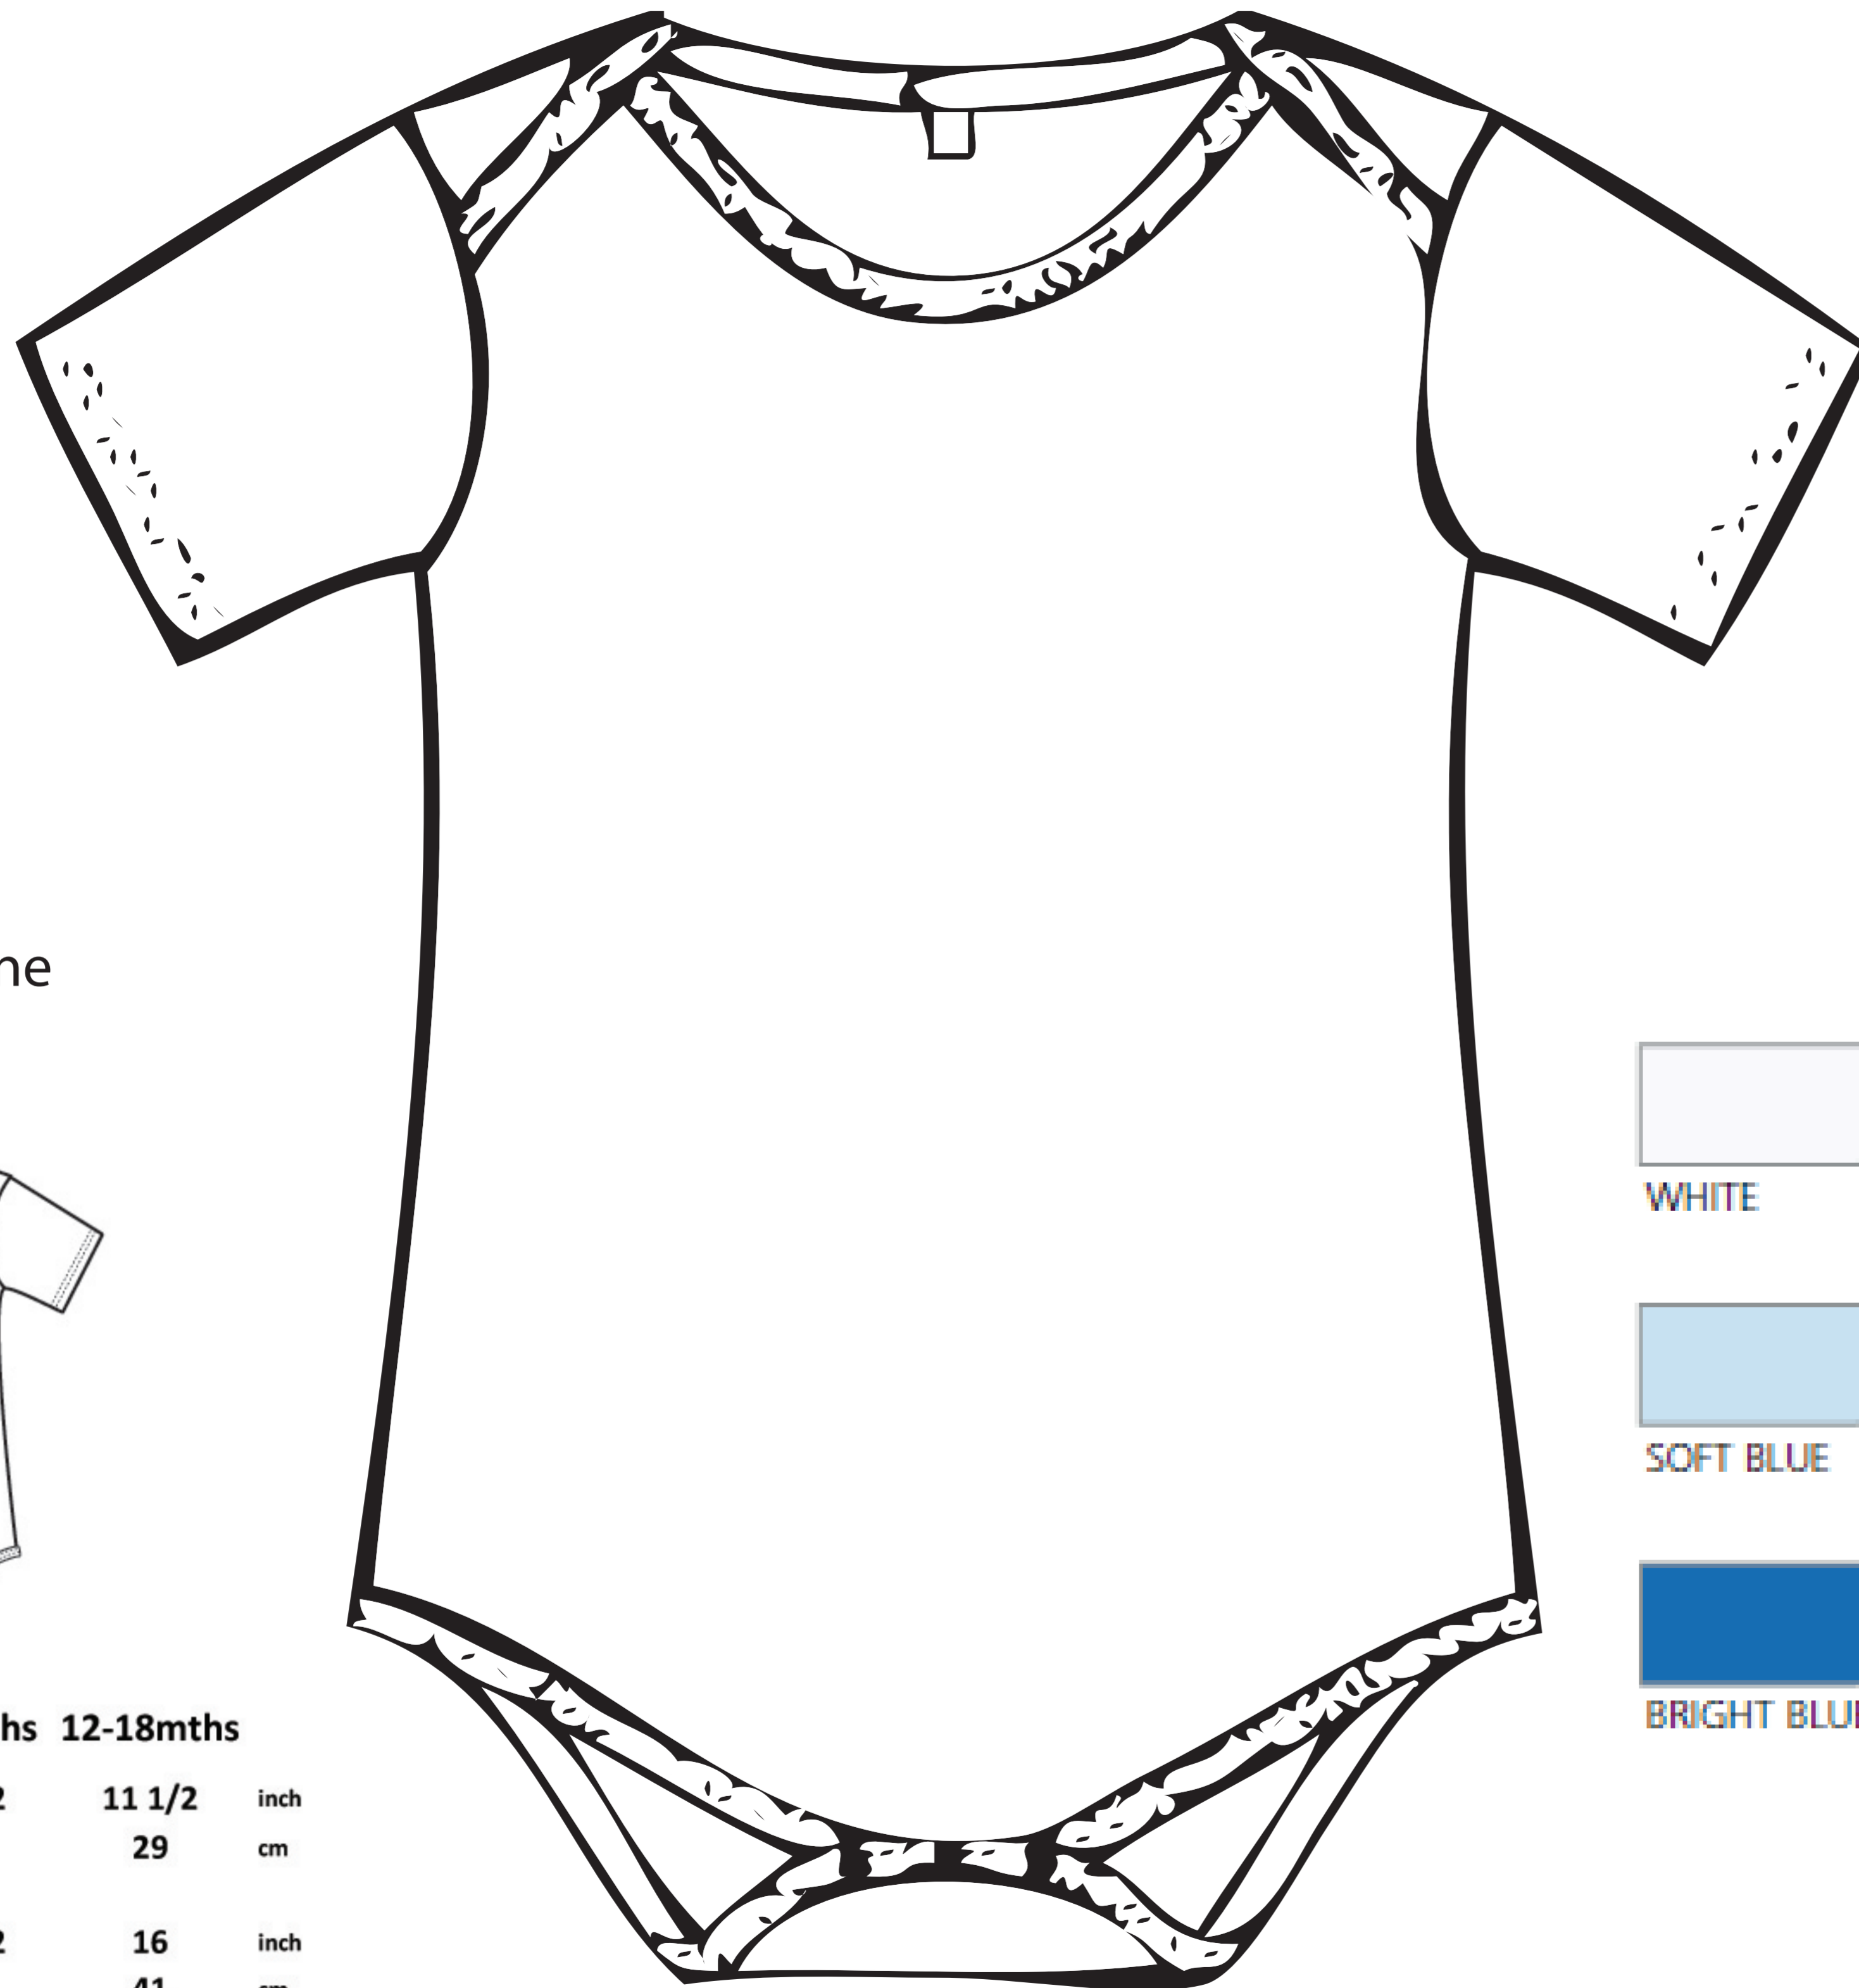

epb02
 Baby Organic
 Babygrow
 Age 6-12 Months
 Actual Size

Artwork size

Distance from neckline

	0-3mths	3-6mths	6-12mths	12-18mths	
a	9	9 3/4	10 1/2	11 1/2	inch
	23	25	27	29	cm
b	12 1/4	13 1/2	14 1/2	16	inch
	31	34	37	41	cm

epb02
 Baby Organic
 Babygrow
 Age 0-3 Months
 Actual Size