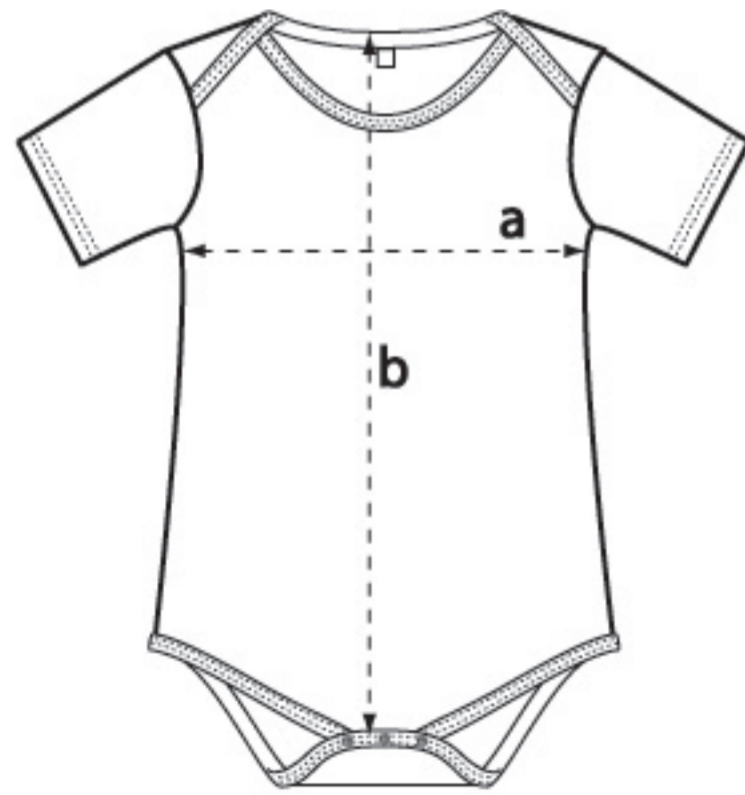

epb02
 Baby Organic
 Babygrow
 Age 6-12 Months
 Actual Size

Artwork size

Distance from neckline

	0-3mths	3-6mths	6-12mths	12-18mths	
a	9	9 3/4	10 1/2	11 1/2	inch
	23	25	27	29	cm
b	12 1/4	13 1/2	14 1/2	16	inch
	31	34	37	41	cm

epb02
 Baby Organic
 Babygrow
 Age 0-3 Months
 Actual Size