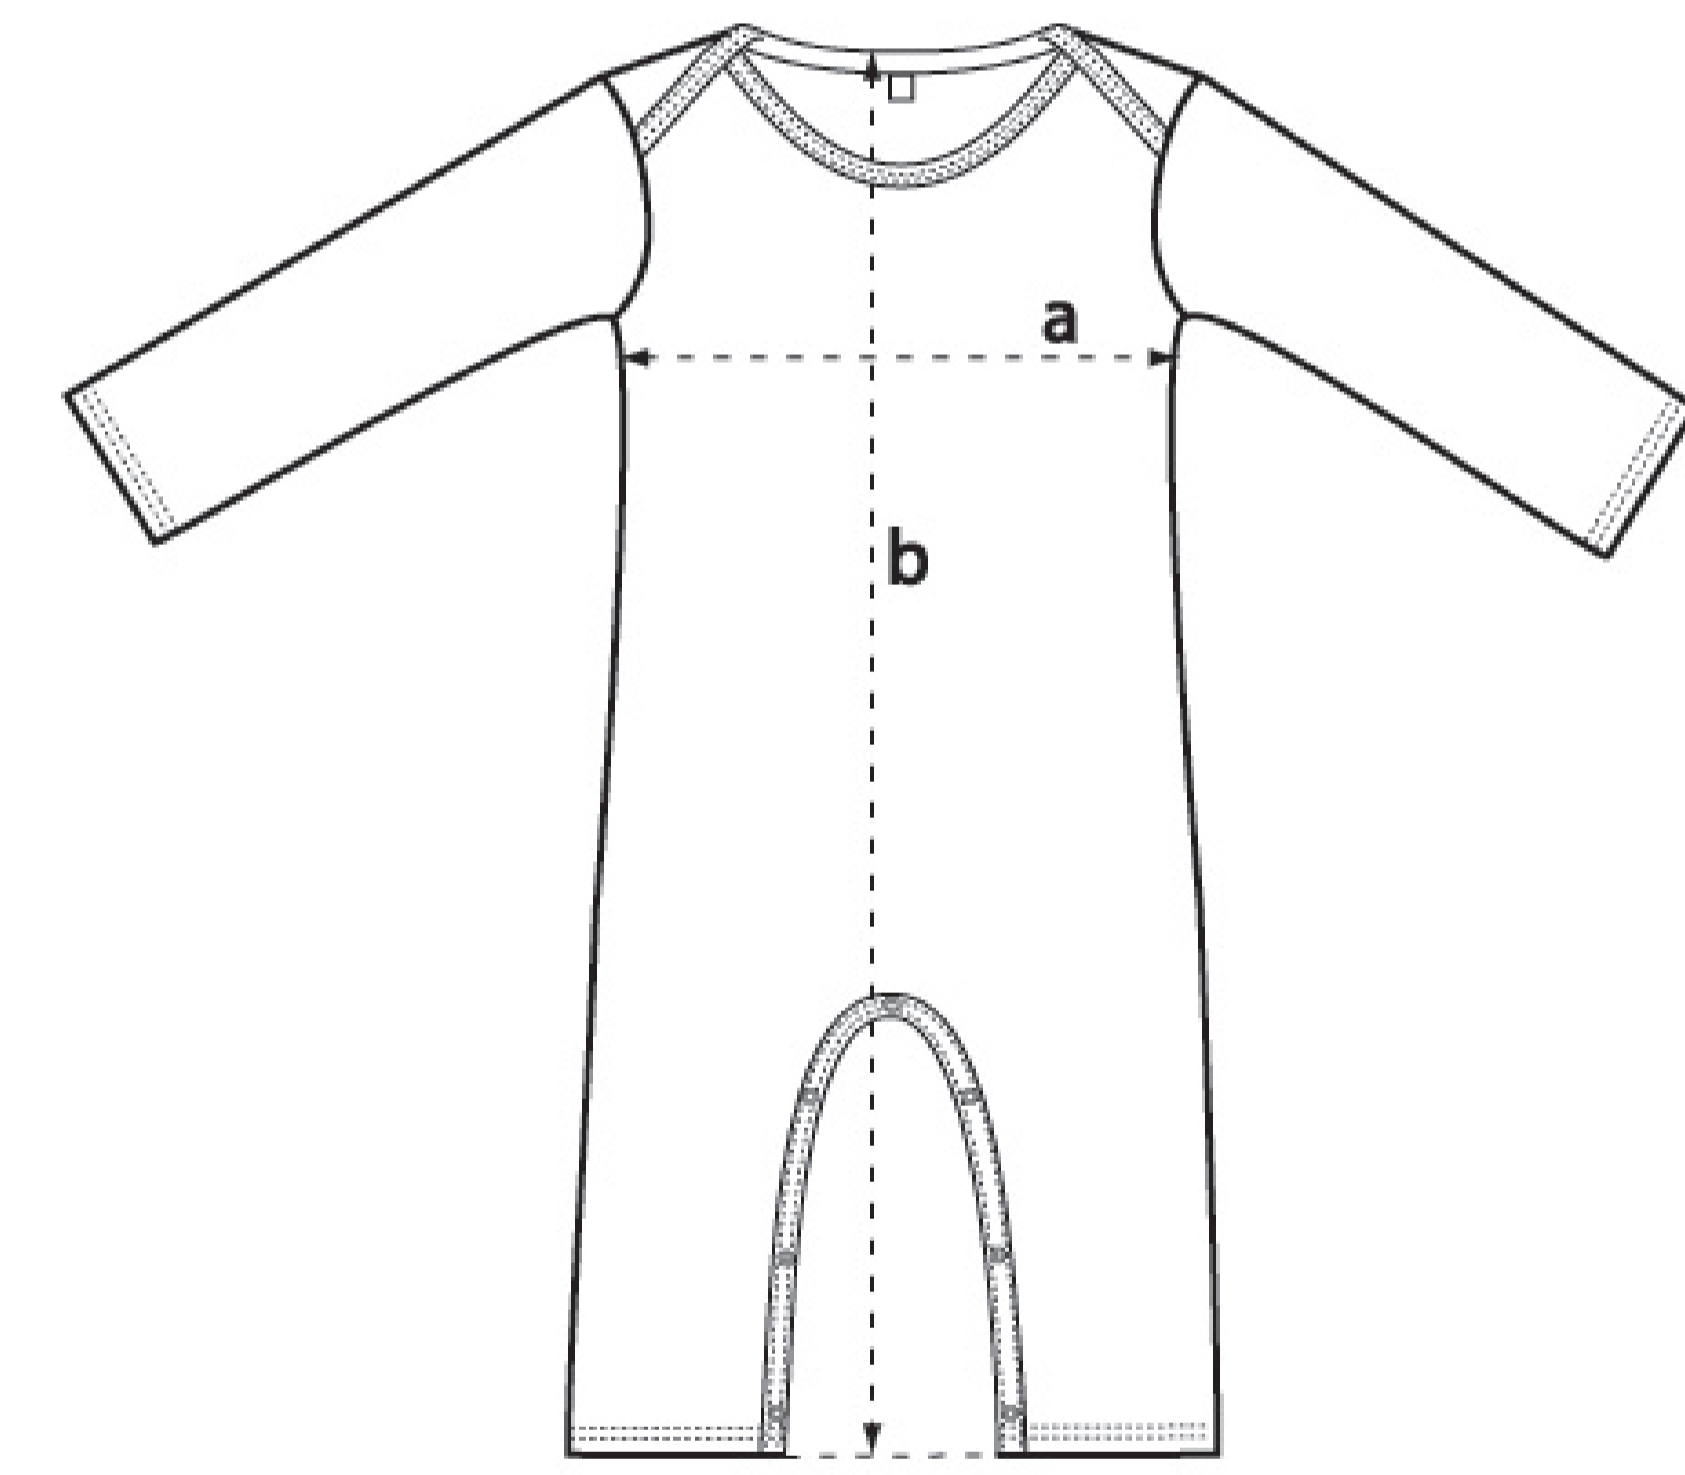

EPB03 BABY JUMPSUIT
 100% Combed Organic Cotton
 Interlock 5oz / 200g
 6-12 Months
 Actual Size

EPB03 BABY JUMPSUIT
 100% Combed Organic Cotton
 Interlock 5oz / 200g
 0-3 Months
 Actual Size

Artwork size

Distance from neckline

	0-3mths	3-6mths	6-12mths	12-18mths	
a	9	9 3/4	10 1/2	11 1/2	inch
	23	25	27	29	cm
b	20 1/2	21 3/4	23 1/4	24 3/4	inch
	52	55	59	63	cm

WHITE

ECRU

SOFT BLUE

POWDER PINK

BRIGHT BLUE

HOT PINK