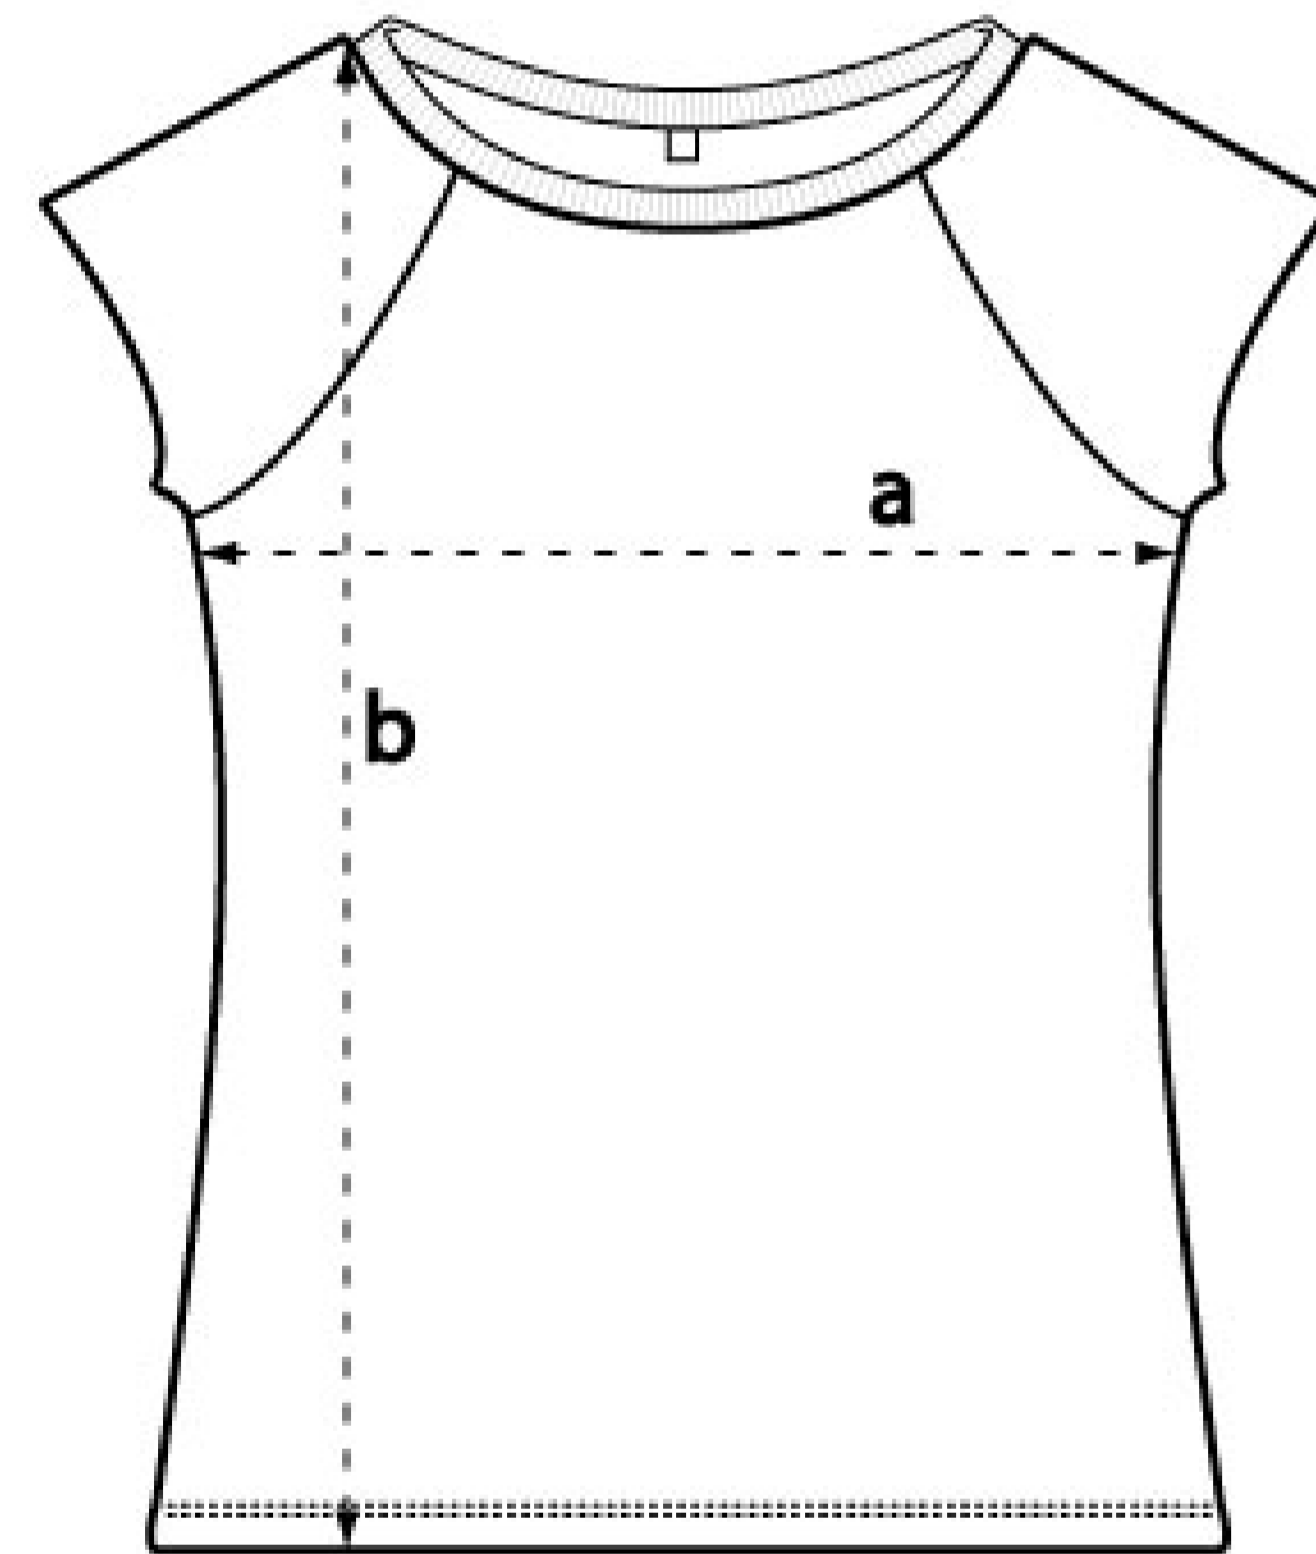

# Bamboo Apparel

N43 WOMEN'S RAGLAN BAMBOO T-SHIRT  
 70% Bamboo Viscose 30% Organic Cotton  
 Fine Jersey 3oz / 115g

Medium ACTUAL SIZE  
 Artwork size :

Distance from neckline :

(distance will vary for different sizes eg  
 L and XL lower S higher)

	S	M	L	XL	
a	16 1/4	17 1/4	18 1/4	20	inch
	41.5	44	46.5	50.5	cm
b	23 1/2	24 1/2	25 1/4	26	inch
	60	62	64	66	cm

Available in these colours:  
 (Also see swatch menu)