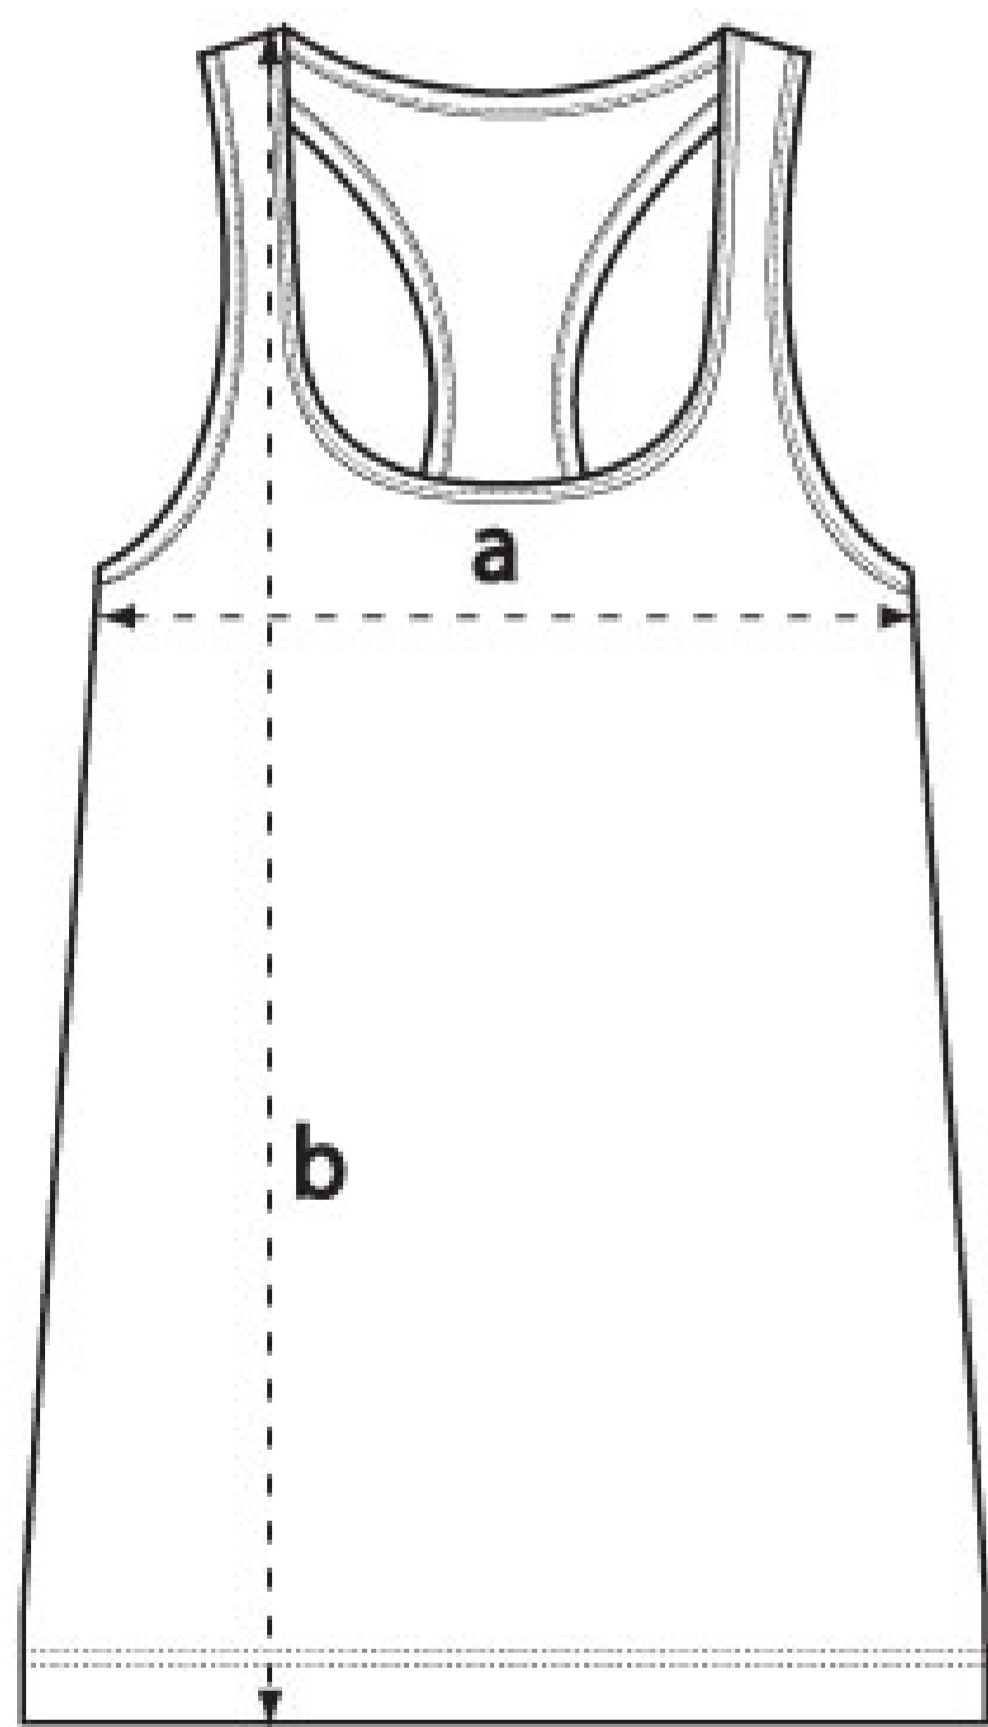

T40 WOMEN'S TENCEL BLEND SHEER JERSEY VEST
 50% Tencel© Lyocell 50% Combed Organic Cotton
 Fine Jersey 3oz / 120g

Medium ACTUAL SIZE
 Artwork size :

Distance from neckline :

(distance will vary for different sizes eg
 L = lower, S = higher)

	S	M	L	
a	15 1/2	16 1/2	17 1/2	inch
	39.5	42	44.5	cm
b	27 1/4	28	28 3/4	inch
	69	71	73	cm

Available in these colours:
 (Also see swatch menu)

WHITE

BLACK