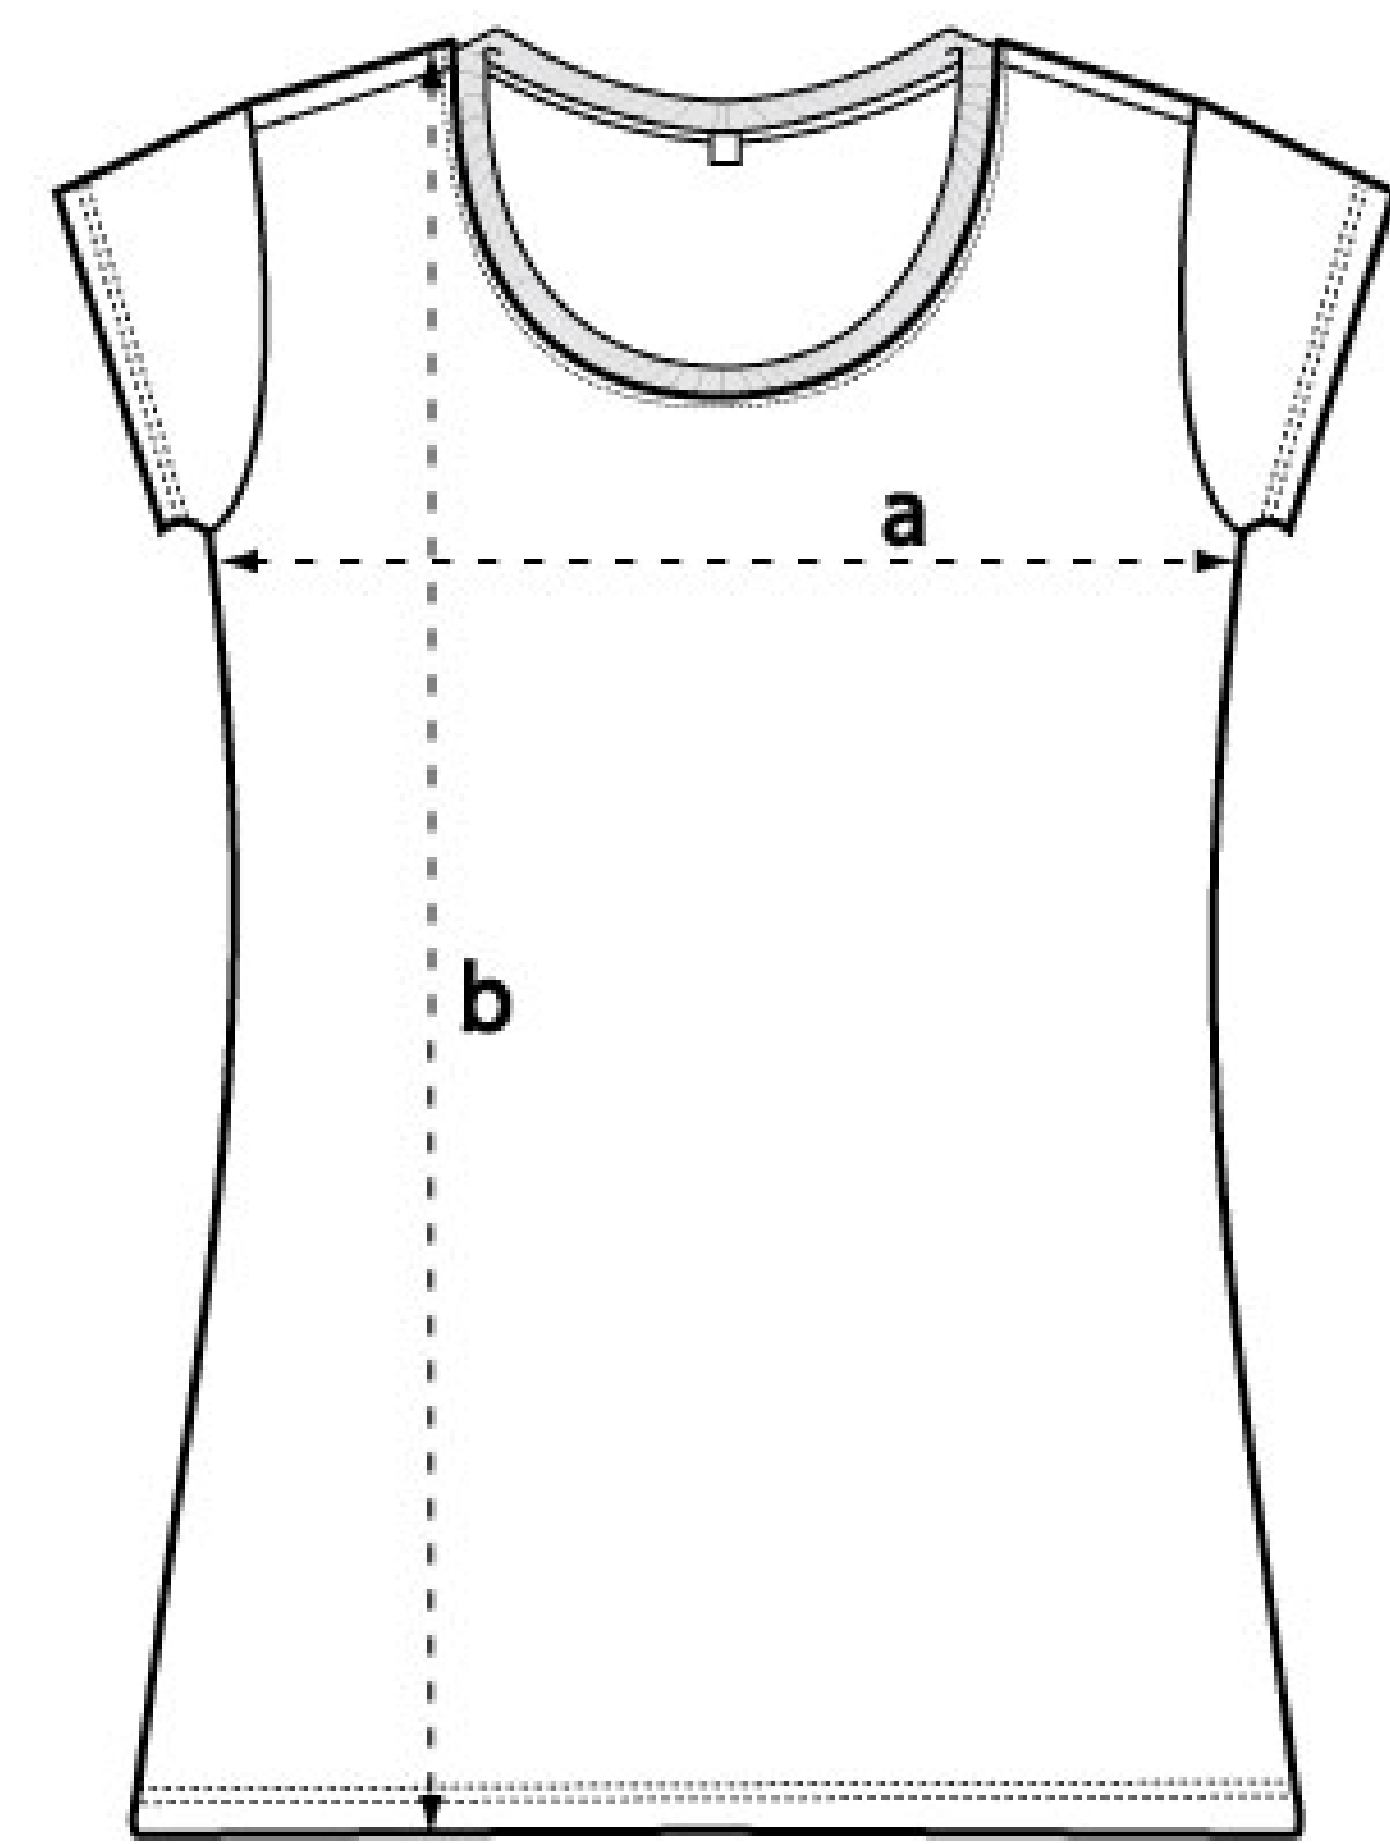

T41 WOMEN'S TENCEL BLEND SHEER JERSEY T-SHIRT

50% Tencel© Lyocell 50% Combed Organic Cotton

Fine Jersey 3oz / 120g
 Medium ACTUAL SIZE
 Artwork size :

Distance from neckline :

(distance will vary for different sizes eg
 L = lower, S = higher)

	S	M	L	
a	17	18	19 1/4	inch
	43	46	49	cm
b	27 1/2	28	28 1/4	inch
	70	71	72	cm

Available in these colours:
 (Also see swatch menu)