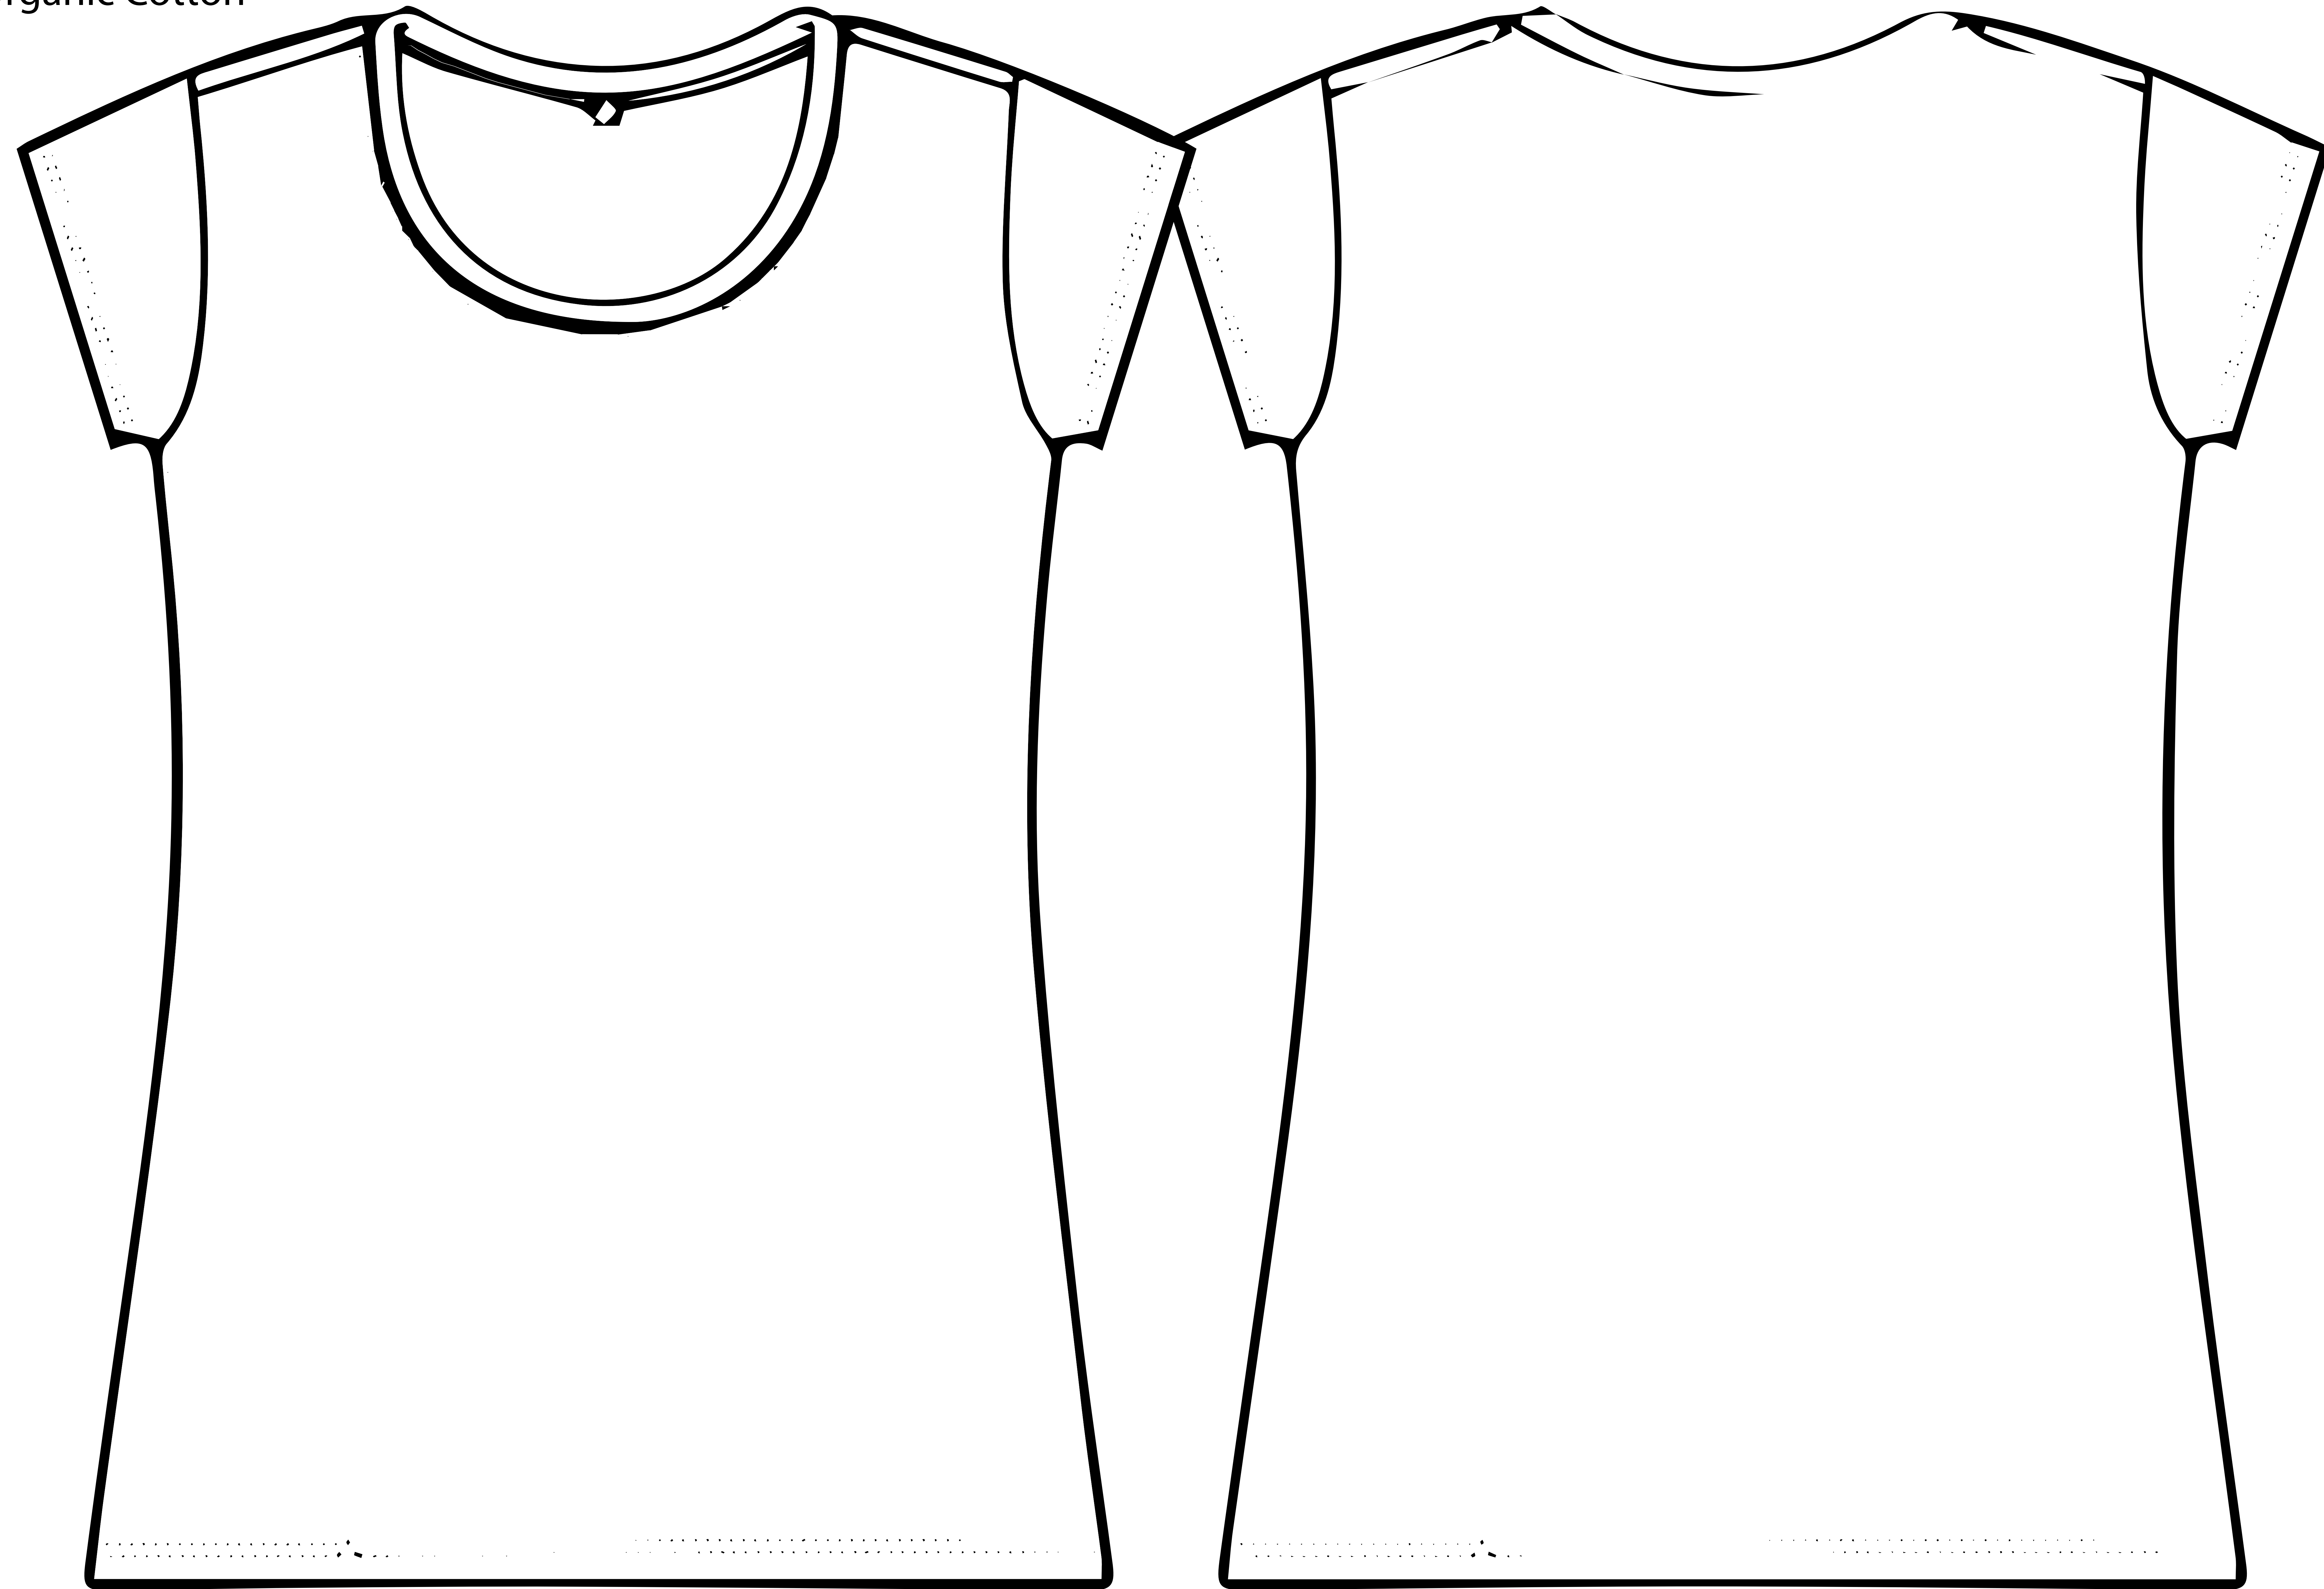

T41 WOMEN'S TENCEL BLEND SHEER JERSEY T-SHIRT

50% Tencel© Lyocell 50% Combed Organic Cotton

Fine Jersey 3oz / 120g
 Medium ACTUAL SIZE
 Artwork size :

Distance from neckline :

(distance will vary for different sizes eg
 L = lower, S = higher)

	S	M	L	
a	17	18	19 1/4	inch
	43	46	49	cm
b	27 1/2	28	28 1/4	inch
	70	71	72	cm

Available in these colours:
 (Also see swatch menu)