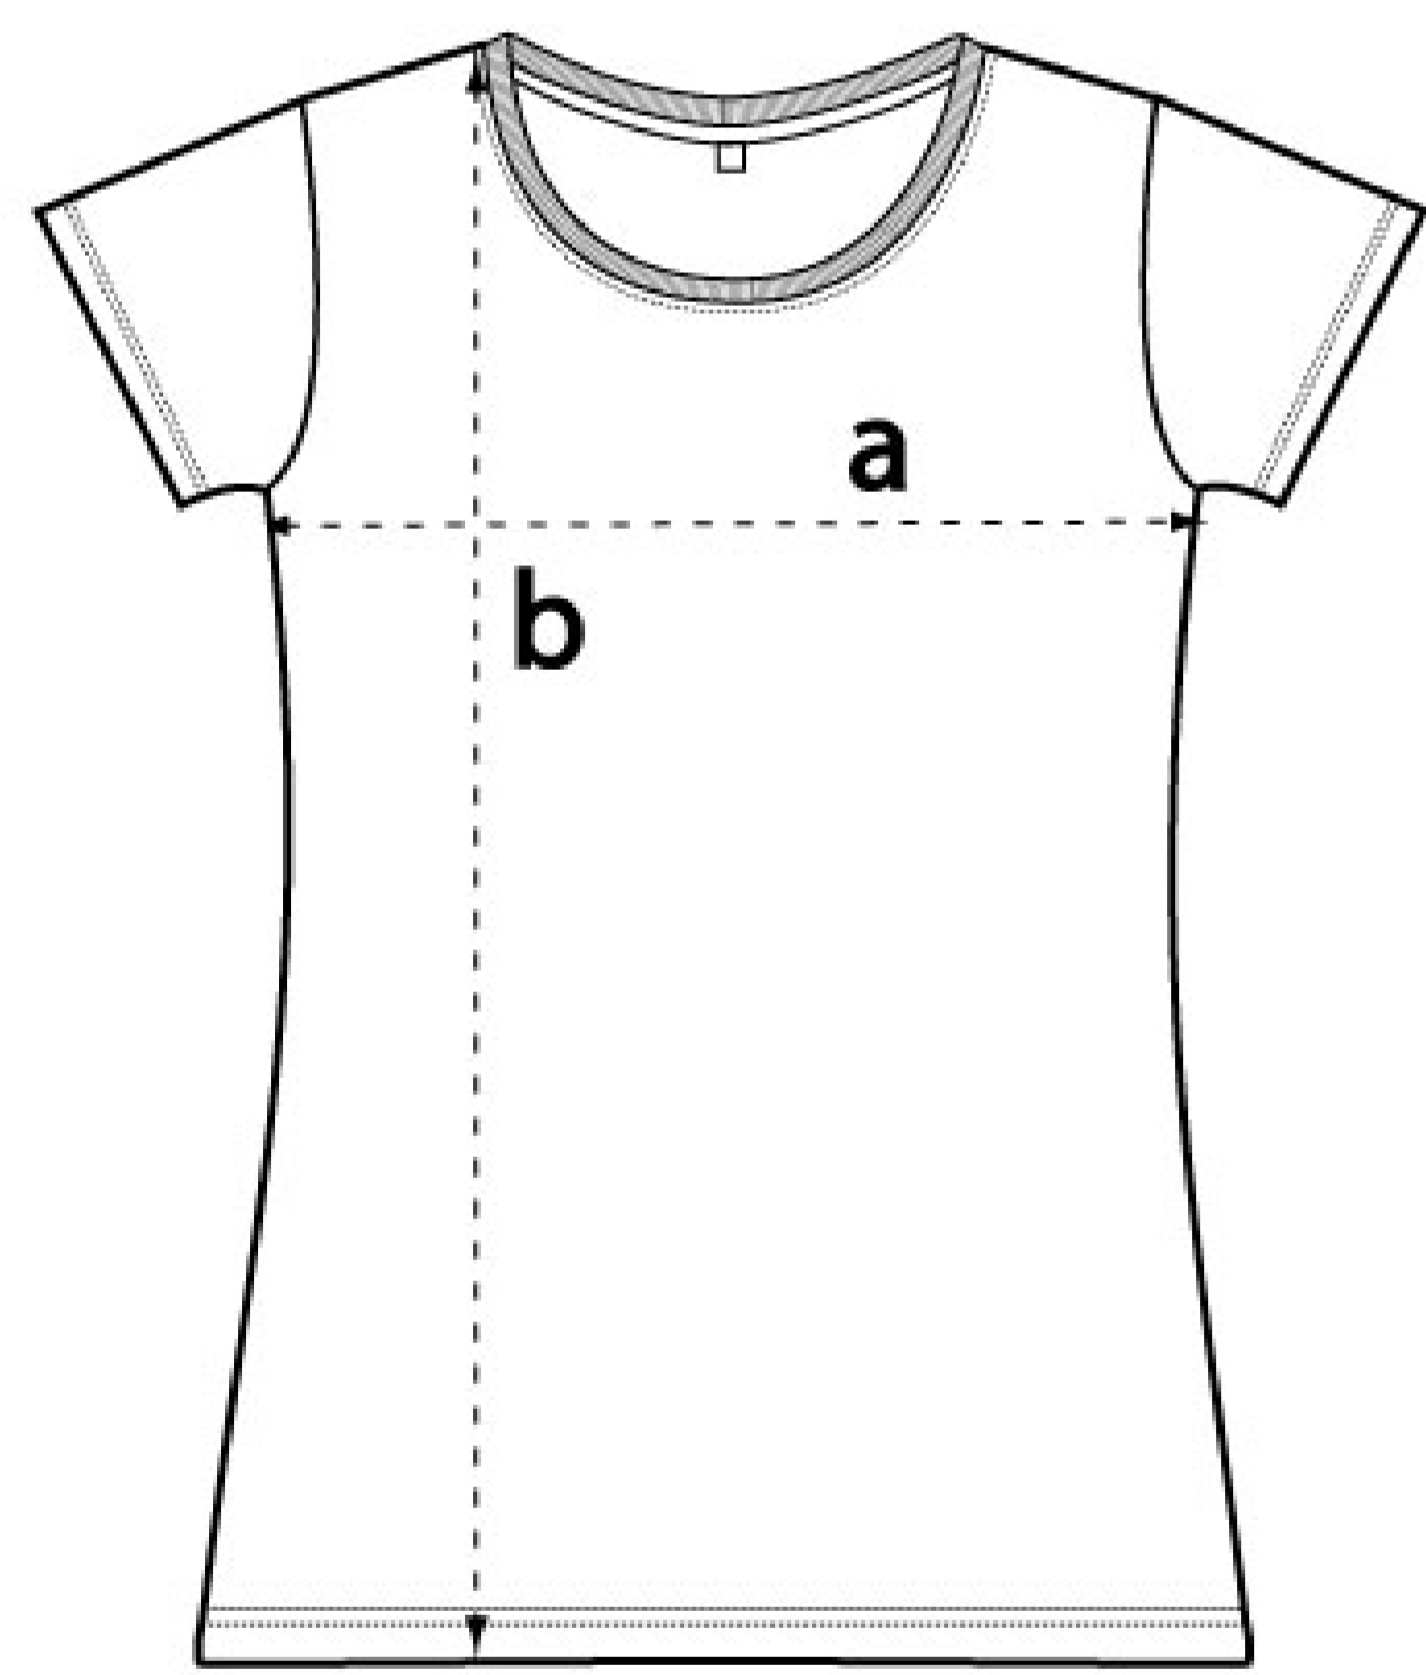

EP06 WOMEN'S CLASSIC STRETCH T-SHIRT

96% Combed Organic Cotton 4% Elastane

Fine Jersey 4oz / 160g

Medium ACTUAL SIZE

Artwork size :

Distance from neckline :

(distance will vary for different sizes eg L and XL lower S higher)

	S	M	L	XL	
a	15 3/4	17	18 1/4	19 1/4	inch
	40	43	46	49	cm
b	25 1/4	26	26 3/4	27 1/2	inch
	64	66	68	70	cm

Available in these colours:  
(Also see swatch menu)

WHITE

BLACK