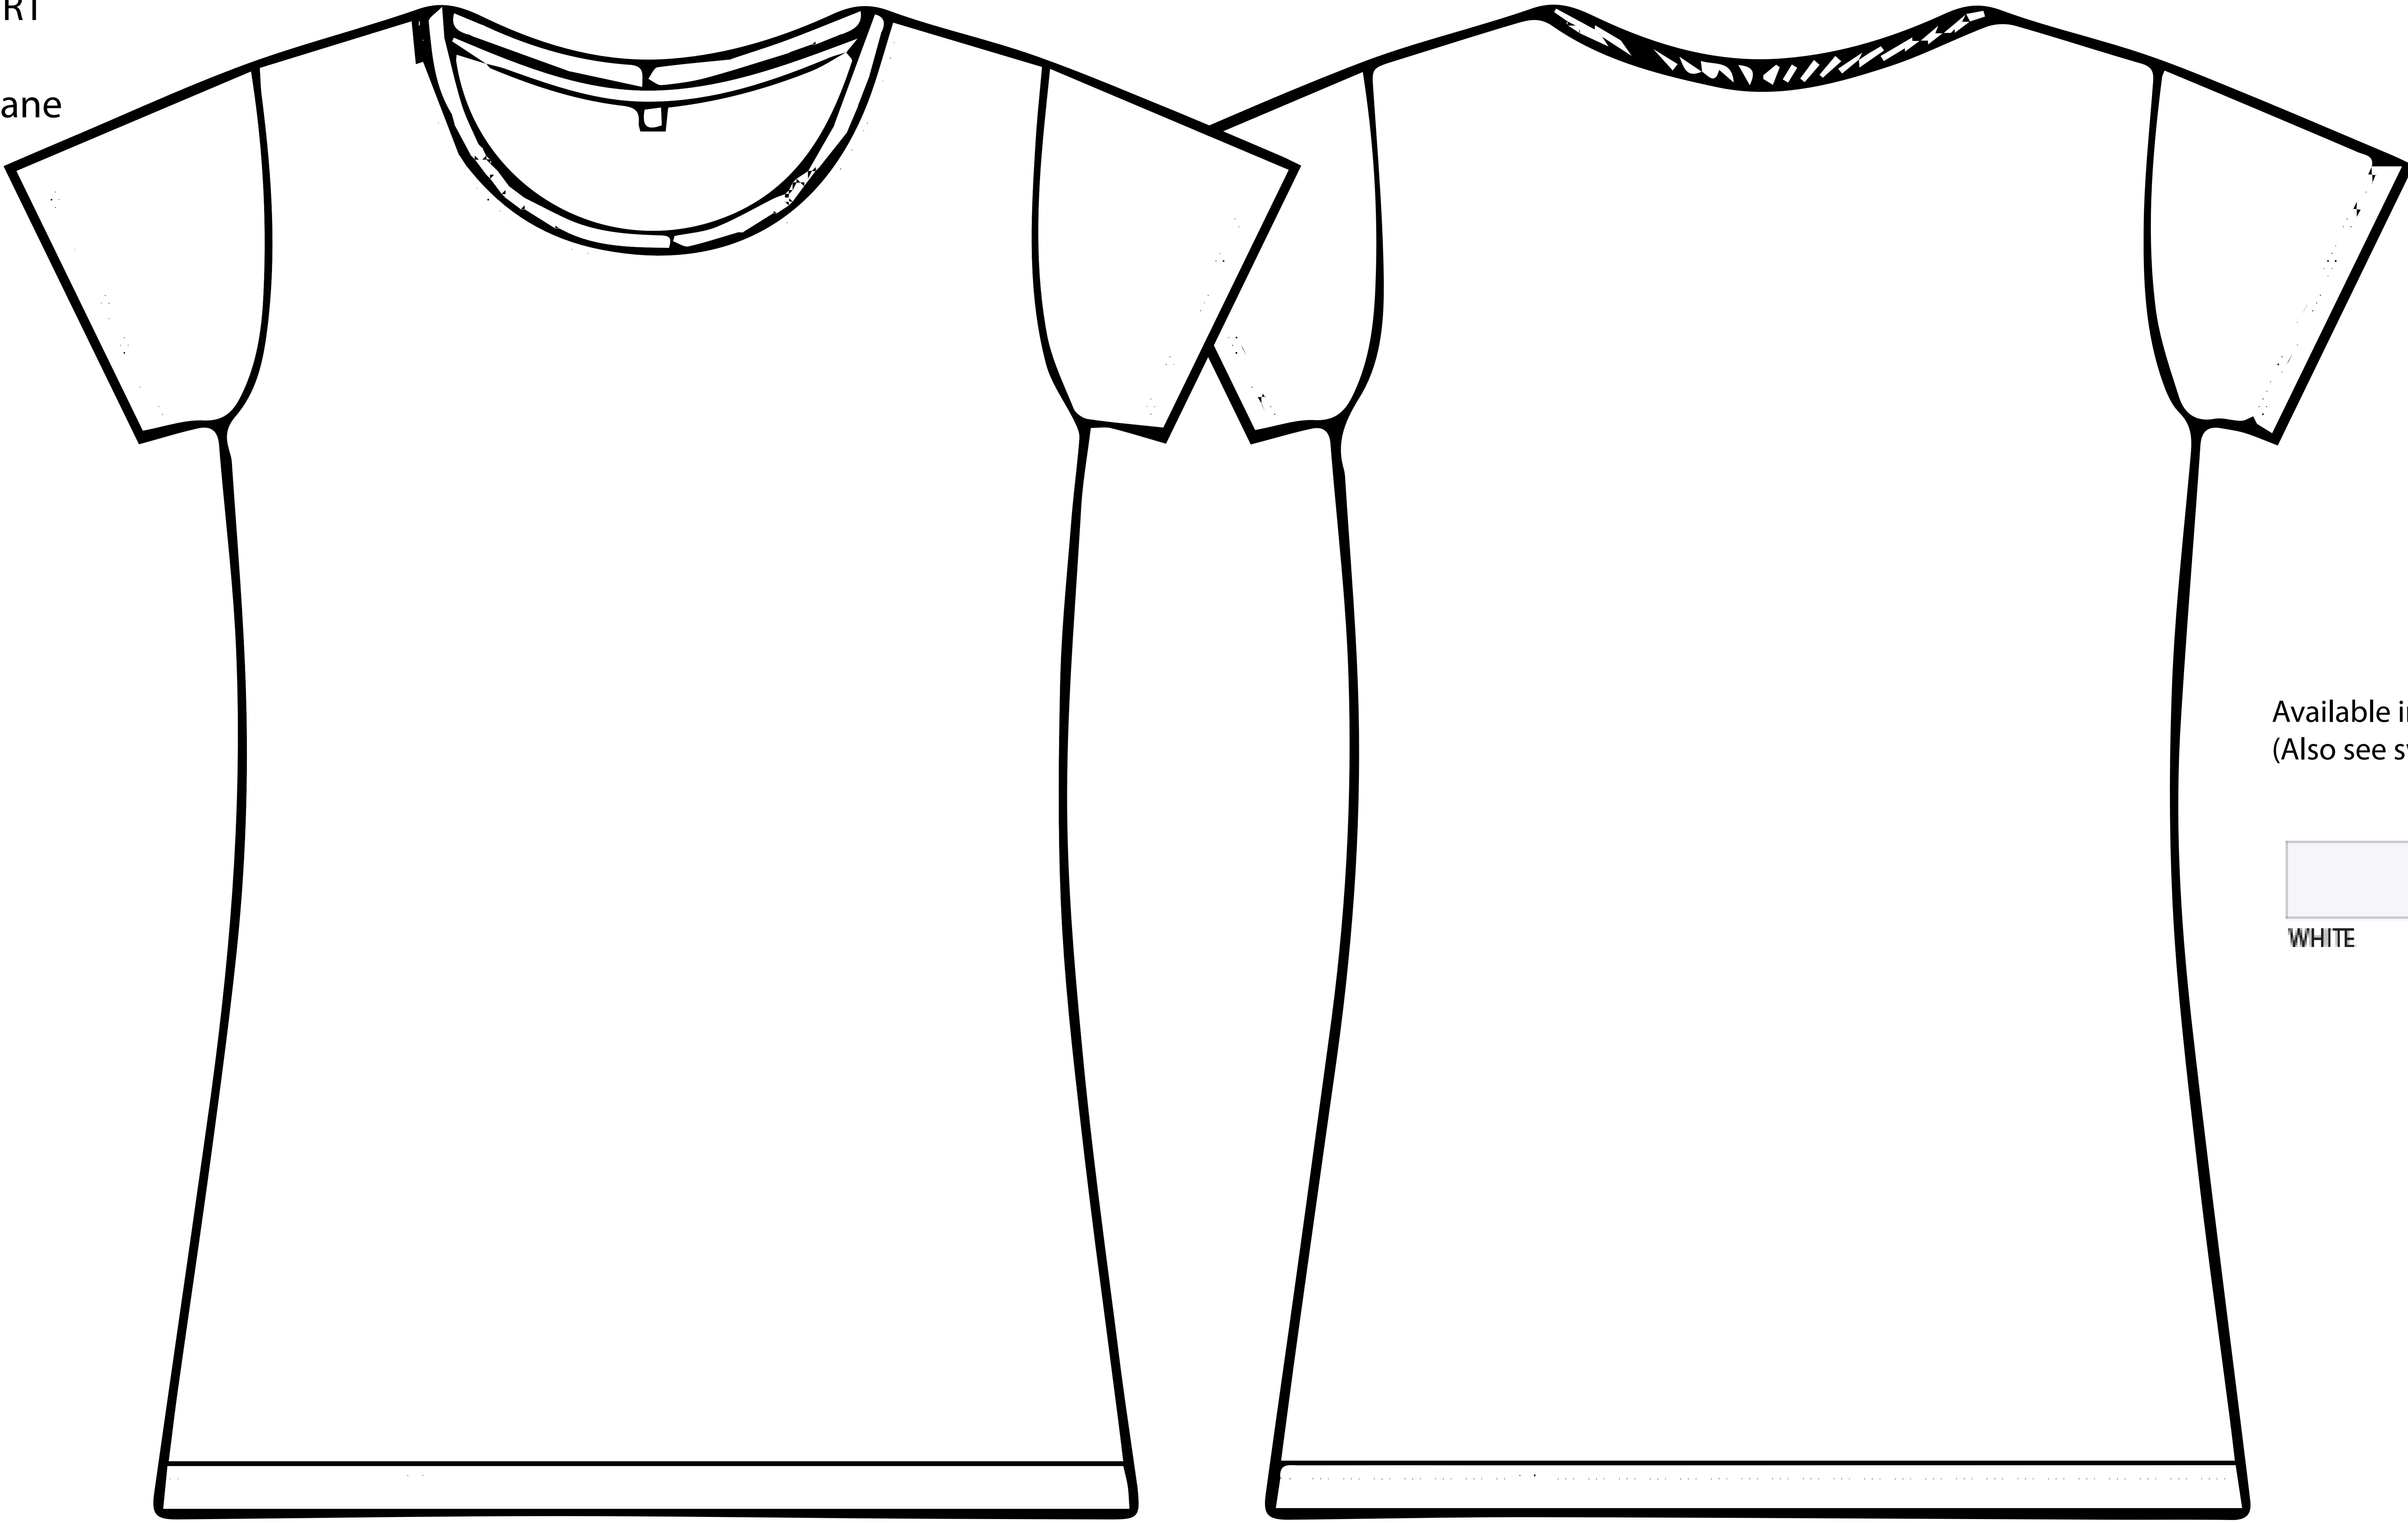

EP06 WOMEN'S CLASSIC STRETCH T-SHIRT

96% Combed Organic Cotton 4% Elastane

Fine Jersey 4oz / 160g

Medium ACTUAL SIZE

Artwork size :

Distance from neckline :

(distance will vary for different sizes eg L and XL lower S higher)

	S	M	L	XL	
a	15 3/4	17	18 1/4	19 1/4	inch
	40	43	46	49	cm
b	25 1/4	26	26 3/4	27 1/2	inch
	64	66	68	70	cm

Available in these colours:  
(Also see swatch menu)

WHITE

BLACK