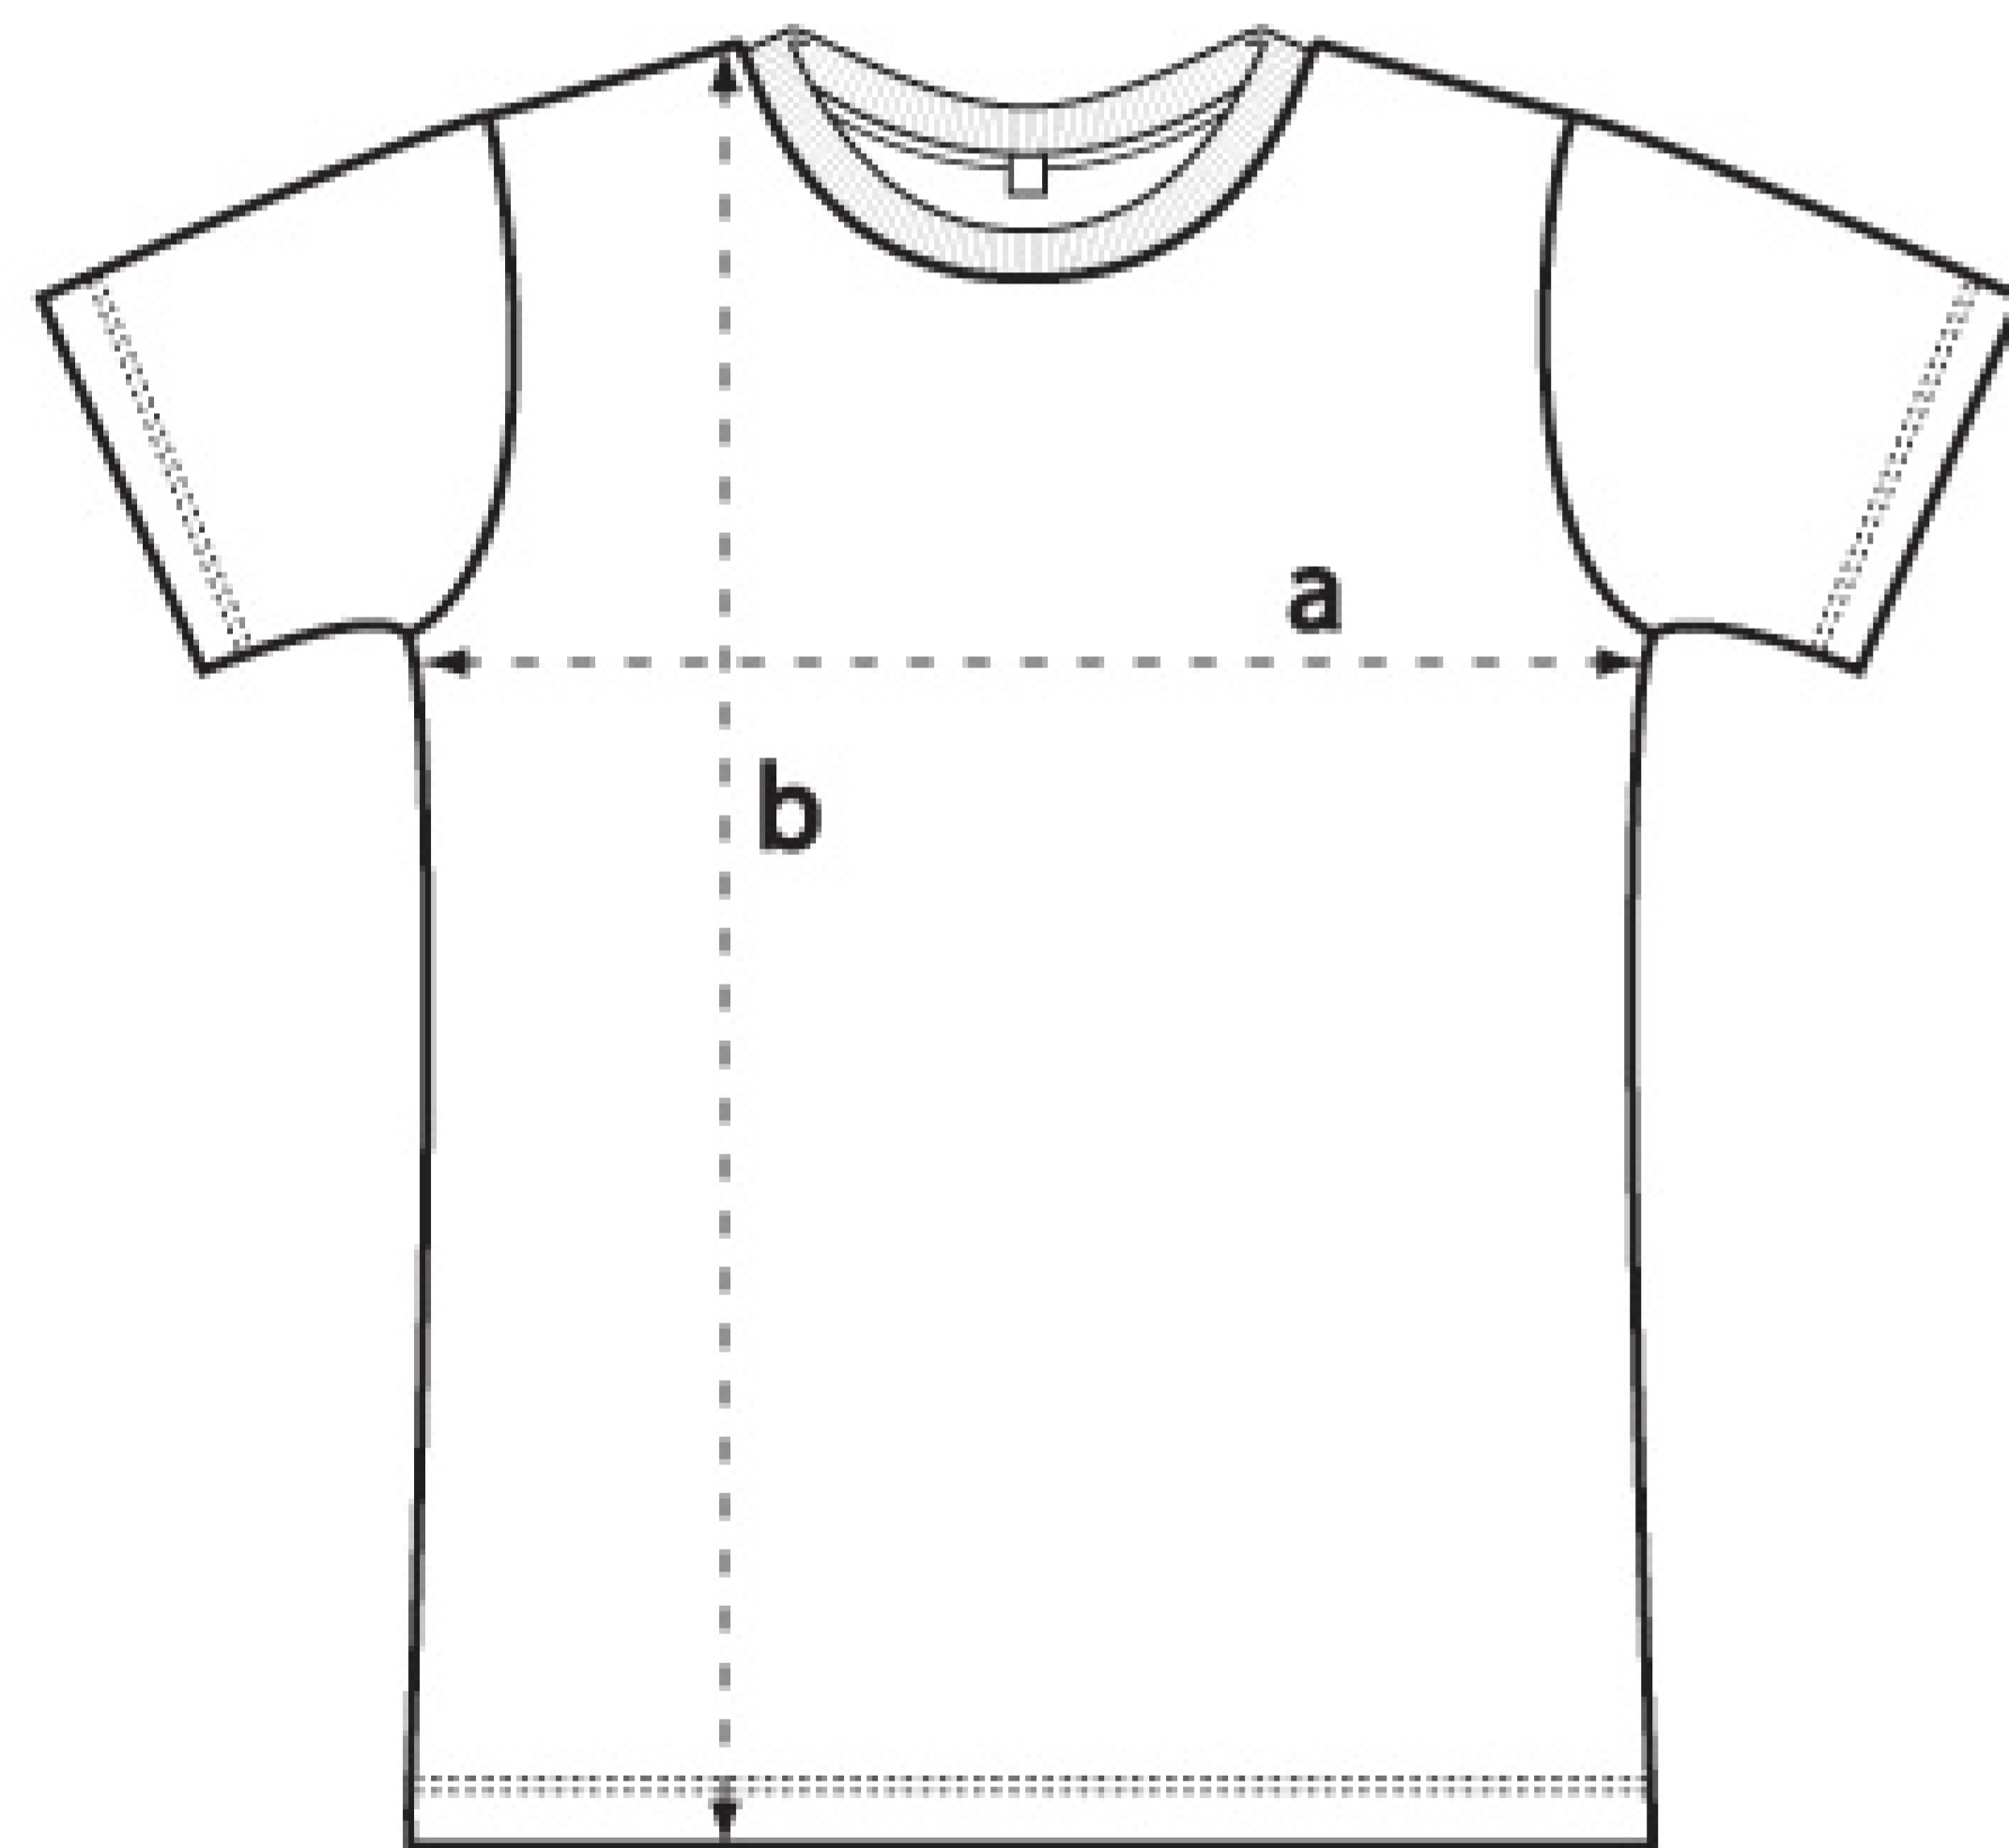

EarthPositive® Apparel

EPJ01 JUNIOR CLASSIC JERSEY T-SHIRT

100% Combed Organic Cotton

Fine Jersey 4oz / 155g

7-8y ACTUAL SIZE

Artwork size :

Distance from neckline :

(distance will vary for different sizes eg L and XL lower S higher)

Available in these colours:
(Also see swatch menu)

	3-4y	5-6y	7-8y	9-10y	11-12y	
a	13 1/4	14 1/4	15	16 1/4	17 1/4	inch
	34	36	38	41	44	cm
b	16 1/2	18	19 3/4	21 1/4	23 1/2	inch
	42	46	50	54	60	cm